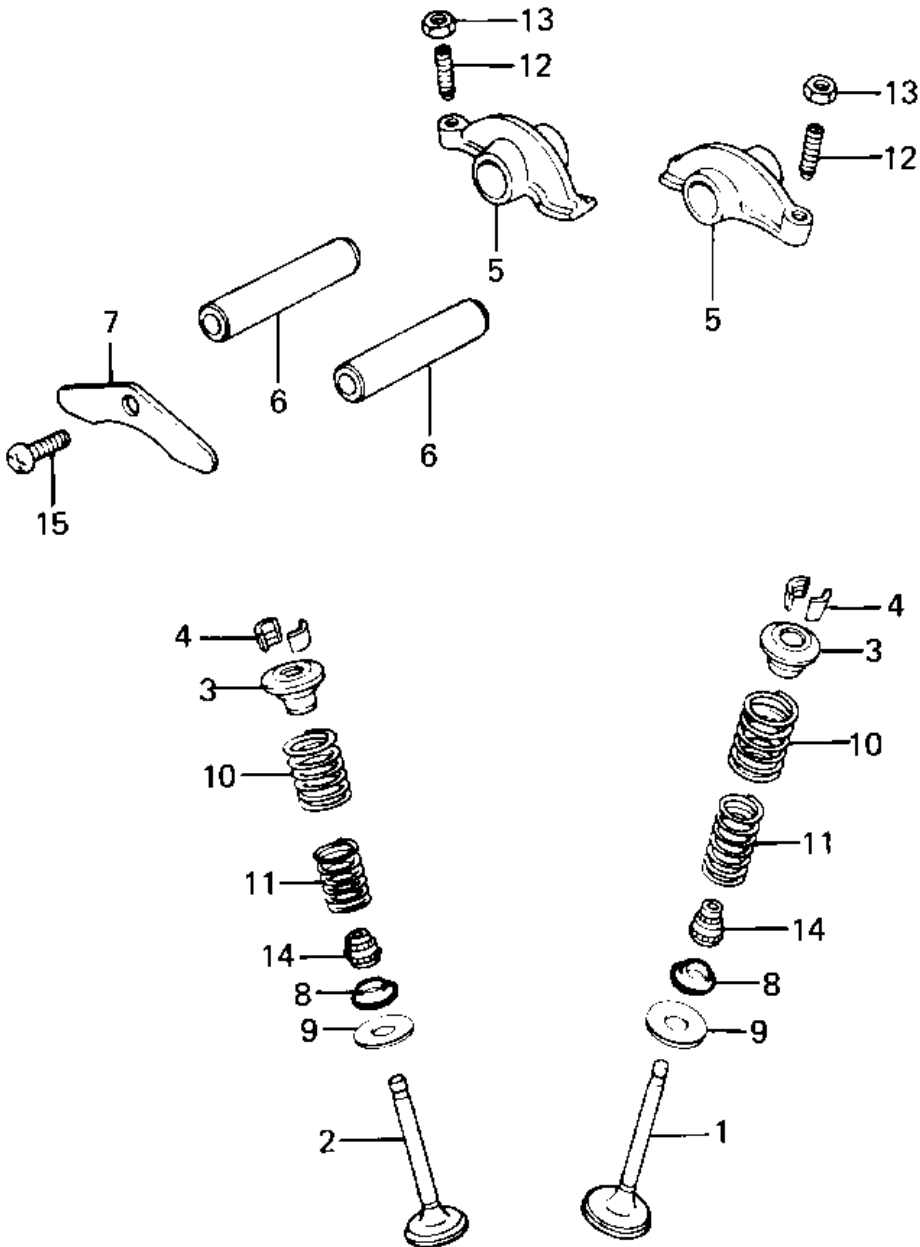

1983 Prairie

PARTS DIAGRAM

ROCKER ARMS/VALVES ('83 C1)

E1210-0018

1983 Prairie

PARTS LIST

ROCKER ARMS/VALVES ('83 C1)

ITEM NAME

PART NUMBER

QUANTITY
