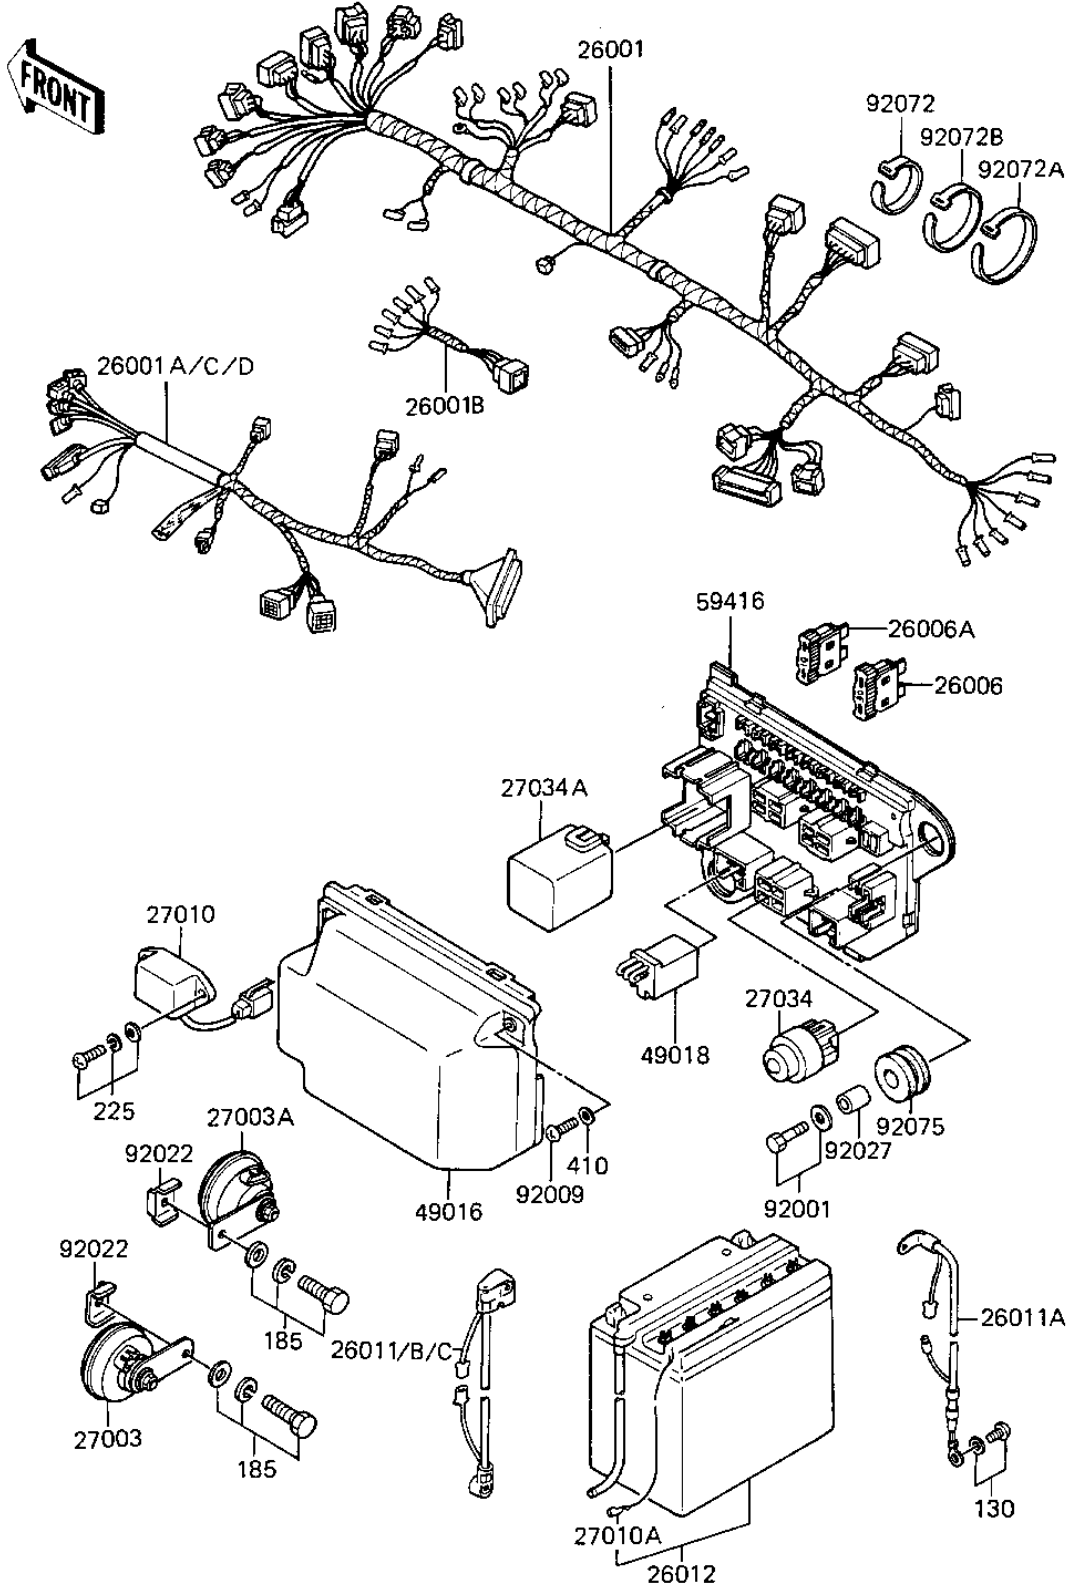

1983 GPz

PARTS DIAGRAM

CHASSIS ELECTRICAL EQUIPMENT

F2760-0243

1983 GPz

PARTS LIST

CHASSIS ELECTRICAL EQUIPMENT

Kawasaki

Let the Good Times Roll®

ITEM NAME

PART NUMBER

QUANTITY
