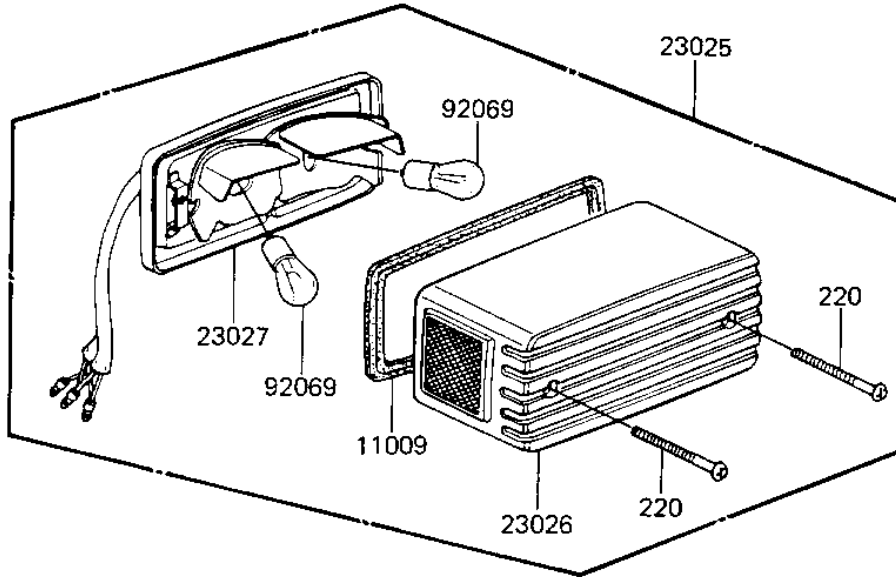

1983 GPz

PARTS DIAGRAM

TAILLIGHT

F2720-0095

1983 GPz

PARTS LIST

TAILLIGHT

Kawasaki

Let the Good Times Roll®

ITEM NAME

PART NUMBER

QUANTITY
