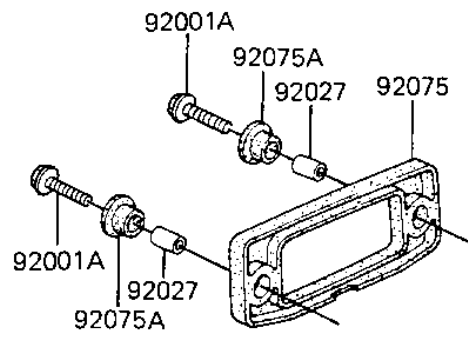

1983 GPz

PARTS DIAGRAM

TAILLIGHT

F2720-0095

1983 GPz

PARTS LIST

TAILLIGHT

Kawasaki

Let the Good Times Roll®

ITEM NAME

PART NUMBER

QUANTITY
