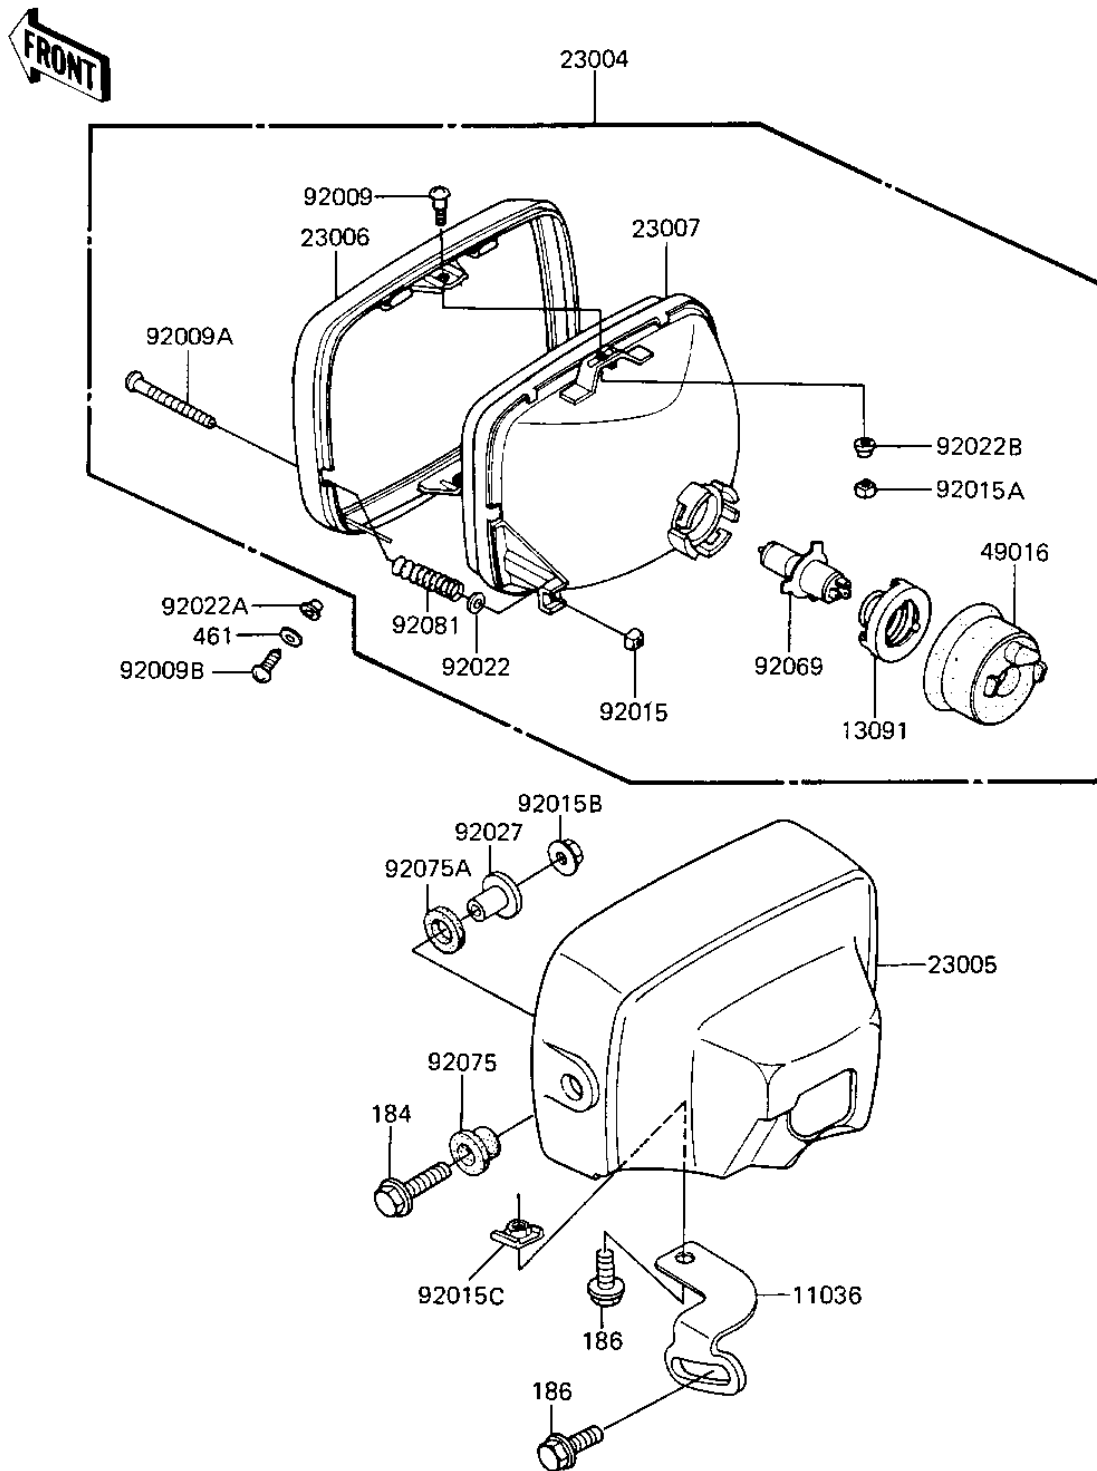

1983 GPz

PARTS DIAGRAM

HEADLIGHT (ZX1100-A1)

F2710-0184

(ZX11C)

1983 GPz

PARTS LIST

HEADLIGHT (ZX1100-A1)

Kawasaki

Let the Good Times Roll®

| ITEM NAME | PART NUMBER | QUANTITY |
|--------------------------------------|---------------|----------|
| BRACKET-A,HEAD LAMP (Ref # 11036) | 11036-1398 | 1 |
| HOLDER,HEAD LAMP SOCK (Ref # 13091) | 13091-1036 | 1 |
| LAMP-HEAD (Ref # 23004) | 23004-1116 | 1 |
| BODY-COMP-HEAD LAMP (Ref # 23005) | 23005-1022-6Z | 1 |
| RIM-LAMP,BLACK (Ref # 23006) | 23006-1024 | 1 |
| LENS-COMP (Ref # 23007) | 23007-1041 | 1 |
| COVER,HEAD LAMP SOCKE (Ref # 49016) | 49016-1023 | 1 |
| SCREW-PAN HEAD,5X12 (Ref # 92009) | 23019-023 | 2 |
| SCREW,HEAD LAMP LENS (Ref # 92009A) | 92009-1047 | 1 |
| SCREW-PAN HEAD,5MM (Ref # 92009B) | 92011-024 | 2 |
| NUT,4MM (Ref # 92015) | 23020-018 | 1 |
| NUT,HEAD LAMP RIM FIT (Ref # 92015A) | 23020-023 | 2 |
| NUT,8M/M (Ref # 92015B) | 92015-1014 | 2 |
| NUT,HEAD LAMP BODY FT (Ref # 92015C) | 92015-1050 | 1 |
| WASHER (Ref # 92022) | 23021-004 | 1 |
| WASHER (Ref # 92022A) | 23021-010 | 2 |
| WASHER-PLAIN,5MM (Ref # 92022B) | 23021-012 | 2 |
| COLLAR,HEAD LAMP FITT (Ref # 92027) | 92027-1131 | 2 |
| BULB,12V-60/55W (Ref # 92069) | 92069-1002 | 1 |
| DAMPER,HEAD LAMP FITT (Ref # 92075) | 92075-1109 | 2 |
| DAMPER,HEAD LAMP FITT (Ref # 92075A) | 92075-1110 | 2 |
| SPRING,HEAD LAMP LENS (Ref # 92081) | 92081-1103 | 1 |
| BOLT-UPSET-WP-SMALL (Ref # 184) | 184C0835 | 2 |
| BOLT (Ref # 186) | 186B0614 | 2 |
| WASHER SPRING 5MM (Ref # 461) | 461F0500 | 2 |