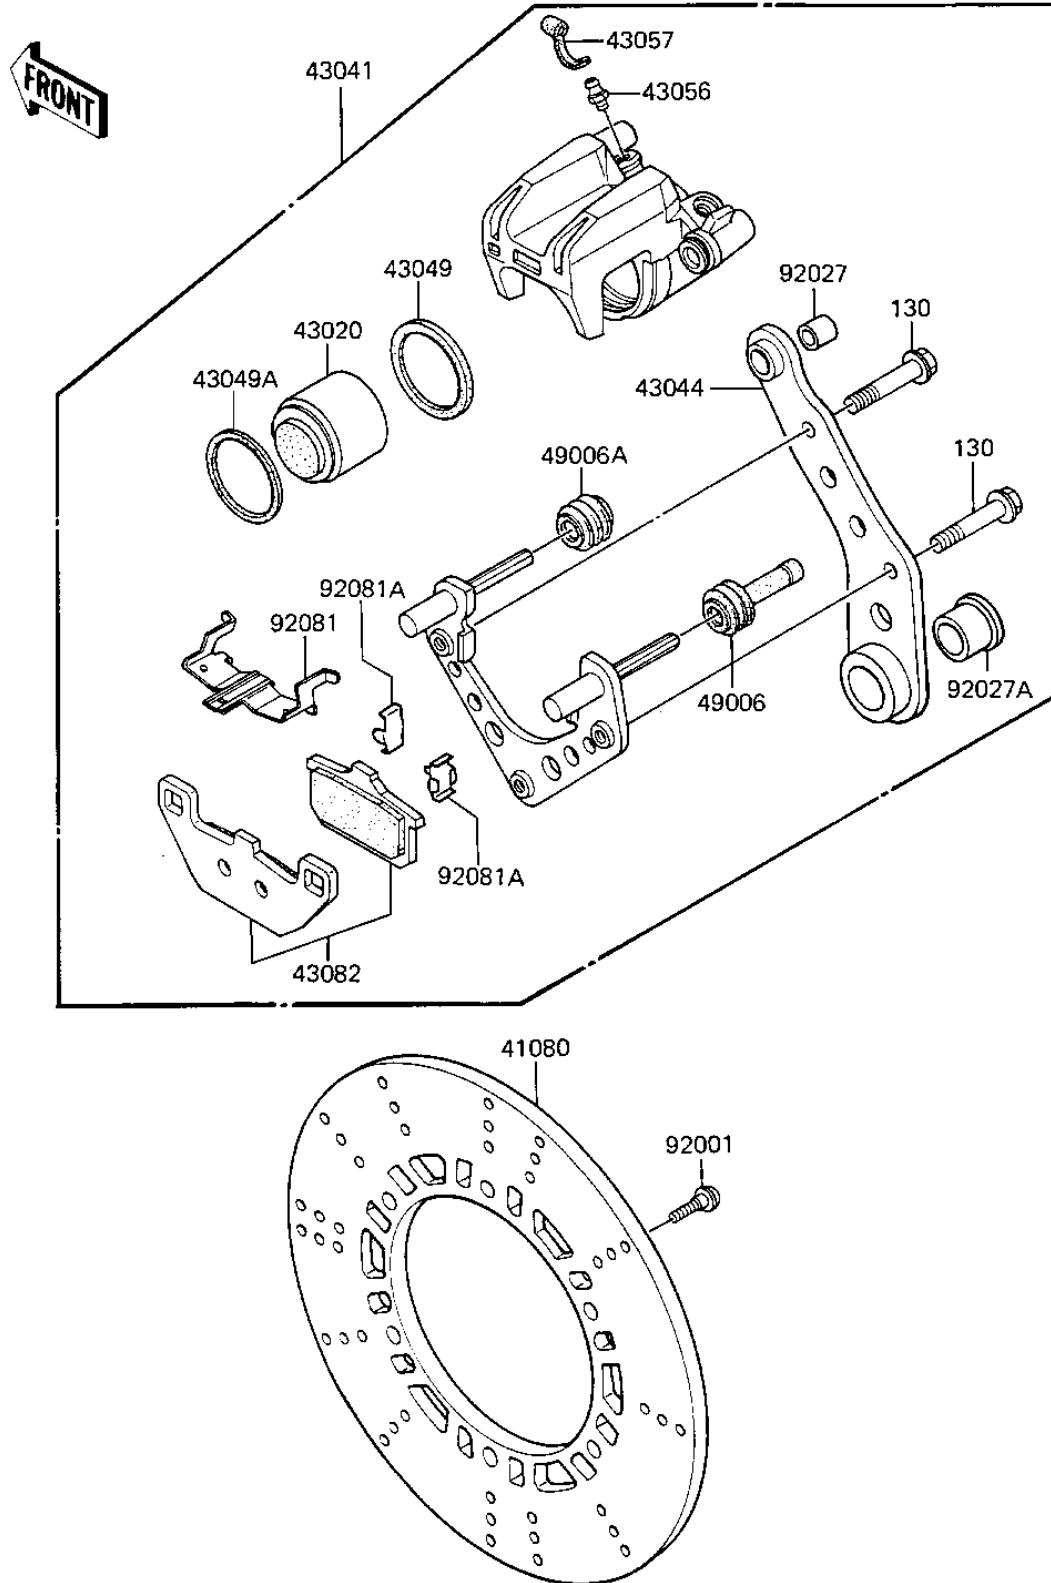

1983 GPz

PARTS DIAGRAM

REAR BRAKE

F2294-0023

1983 GPz

PARTS LIST

REAR BRAKE

Kawasaki

Let the Good Times Roll®

ITEM NAME

PART NUMBER

QUANTITY
