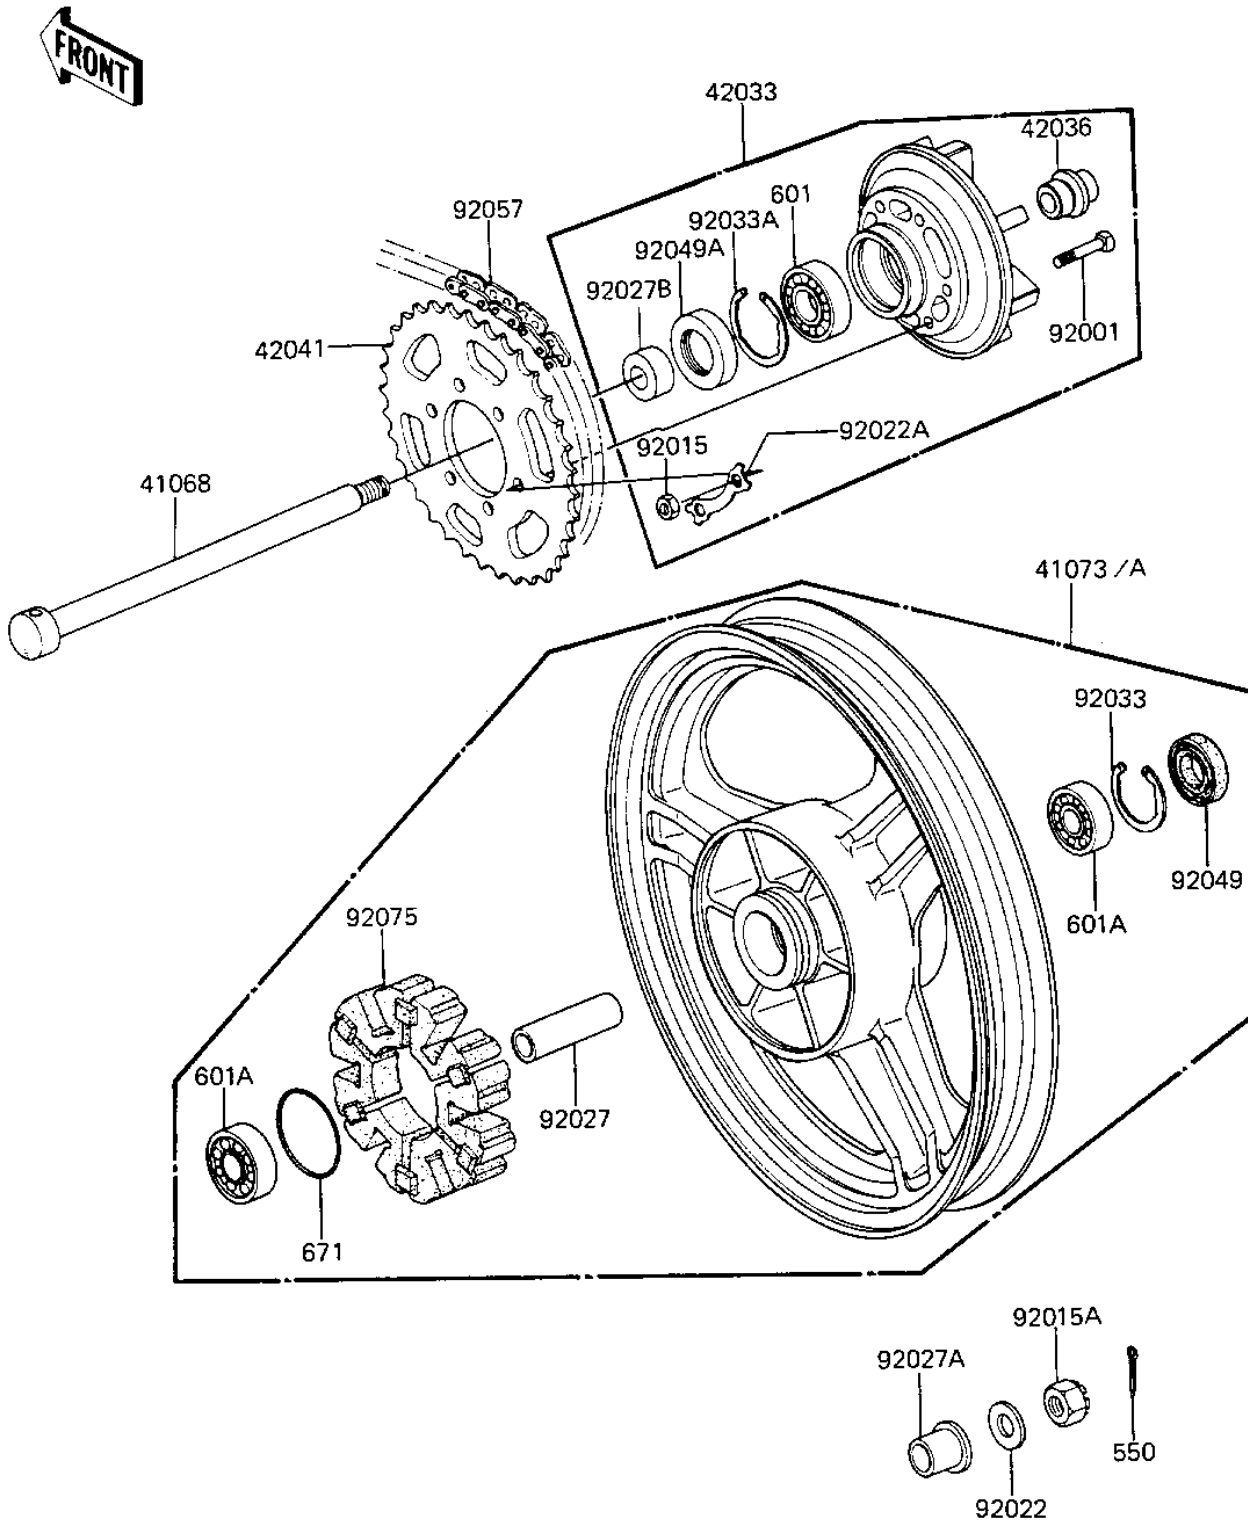

## PARTS DIAGRAM

### REAR WHEEL/HUB/CHAIN

F2240-0126

## PARTS LIST

### REAR WHEEL/HUB/CHAIN

**Kawasaki**

Let the Good Times Roll®

**ITEM NAME**

**PART NUMBER**

**QUANTITY**

---