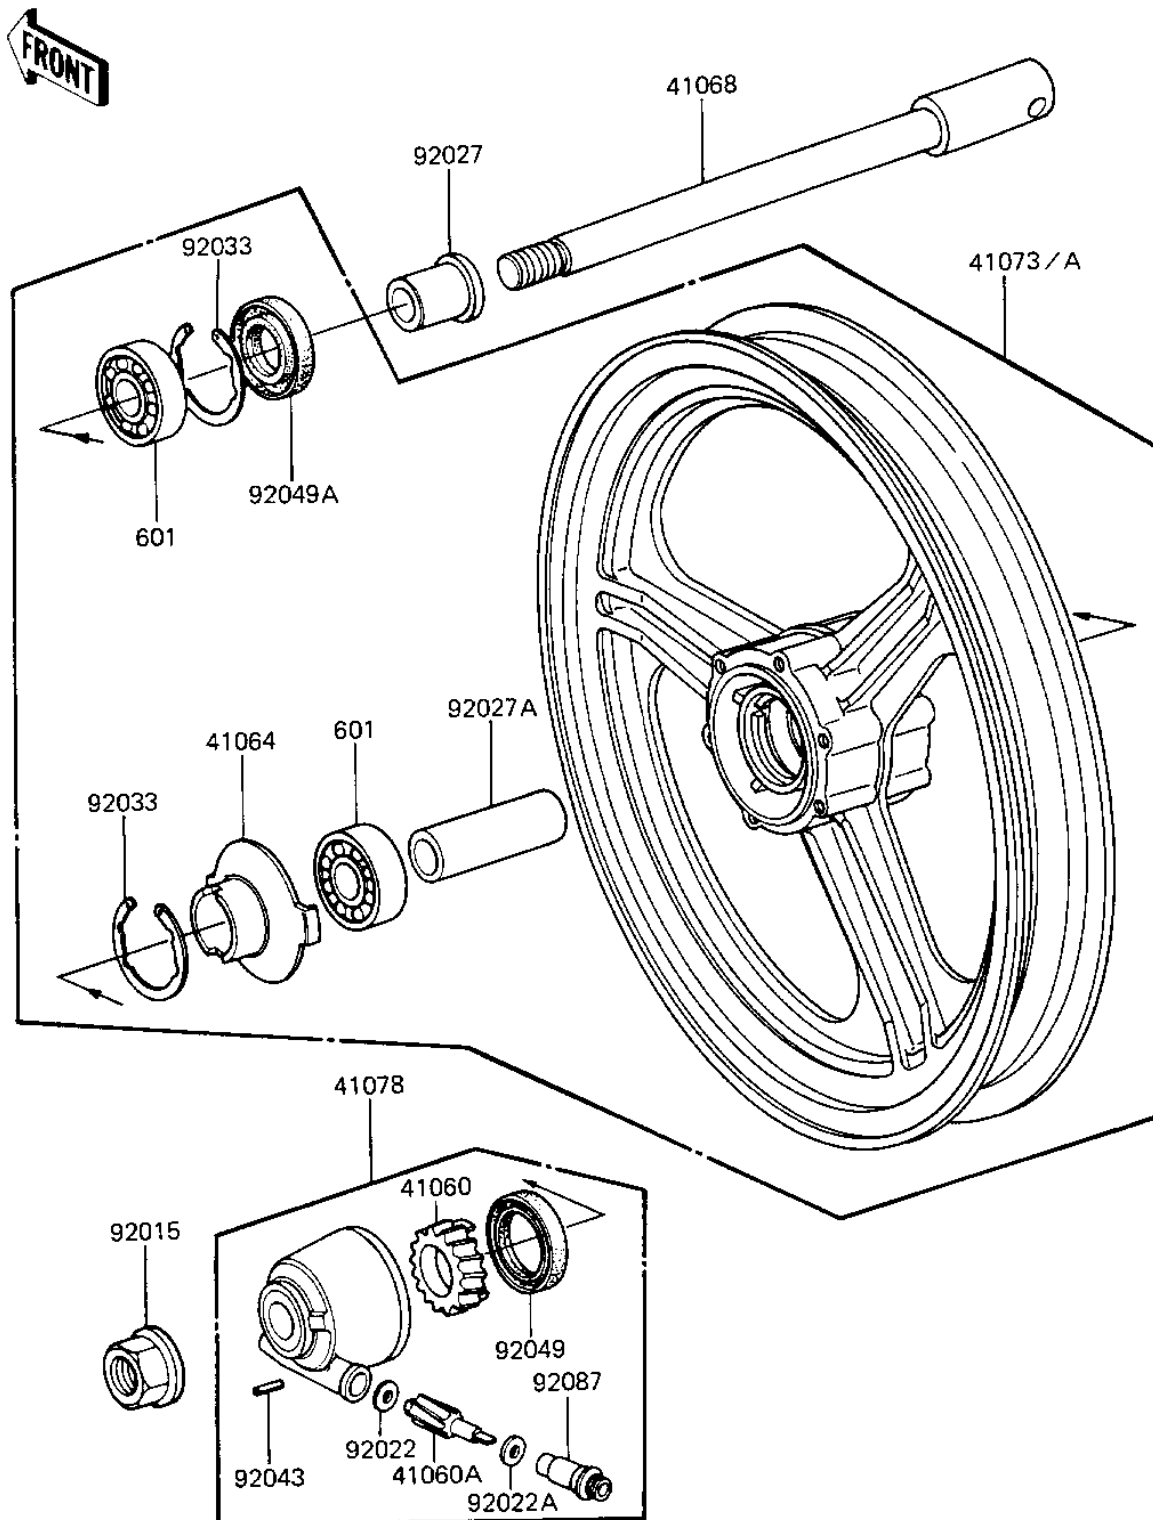

1983 GPz

PARTS DIAGRAM

FRONT WHEEL/HUB

F2230-0091

1983 GPz

PARTS LIST FRONT WHEEL/HUB

ITEM NAME

PART NUMBER

QUANTITY
