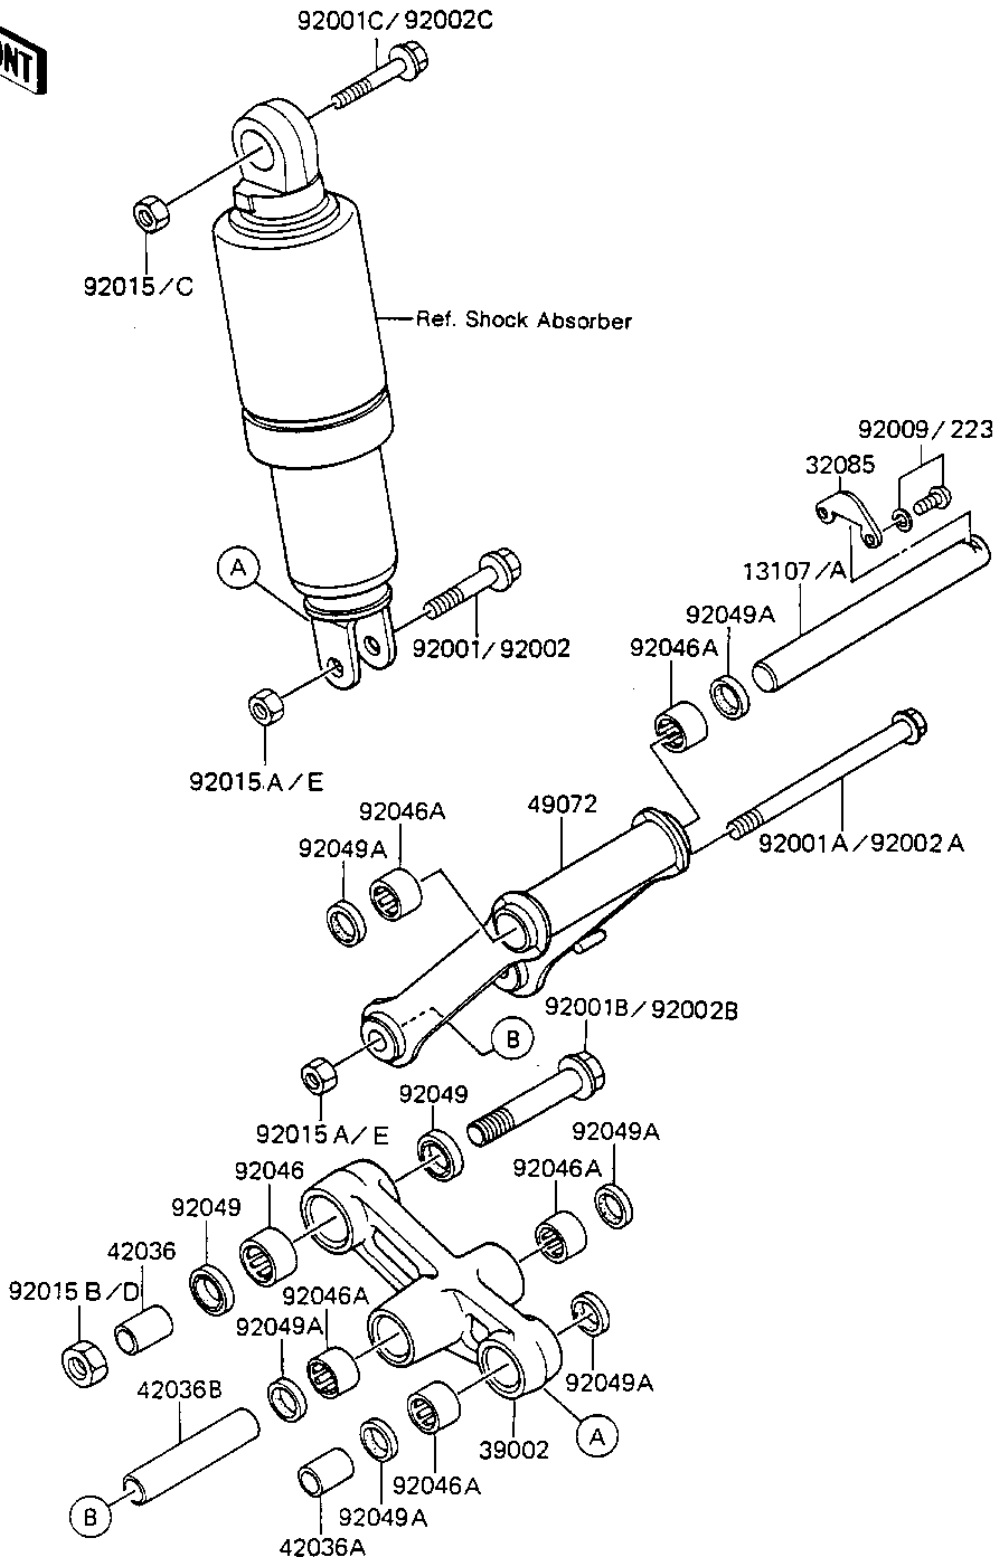

## PARTS DIAGRAM

### REAR SUSPENSION

F2150-0041 -

## PARTS LIST

### REAR SUSPENSION

ITEM NAME	PART NUMBER	QUANTITY
-----------	-------------	----------

---