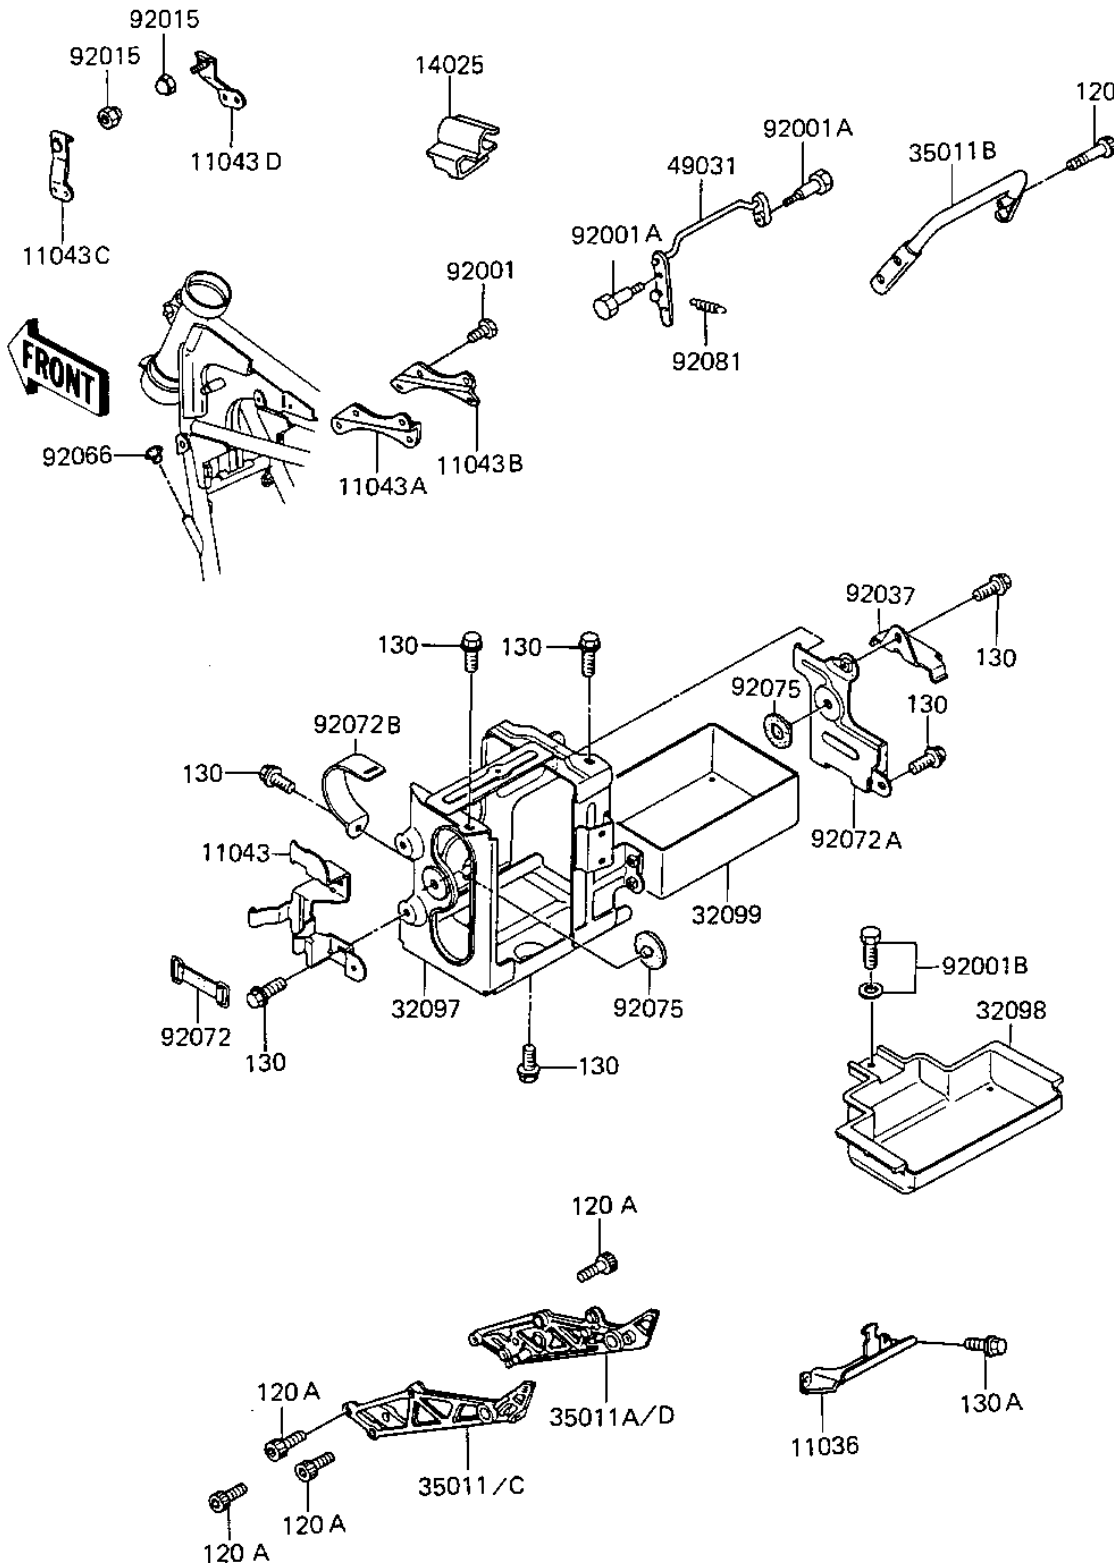

1983 GPz

PARTS DIAGRAM

BATTERY CASE/TOOL CASE

F2132-0116

1983 GPz

PARTS LIST

BATTERY CASE/TOOL CASE

Kawasaki

Let the Good Times Roll®

ITEM NAME

PART NUMBER

QUANTITY
