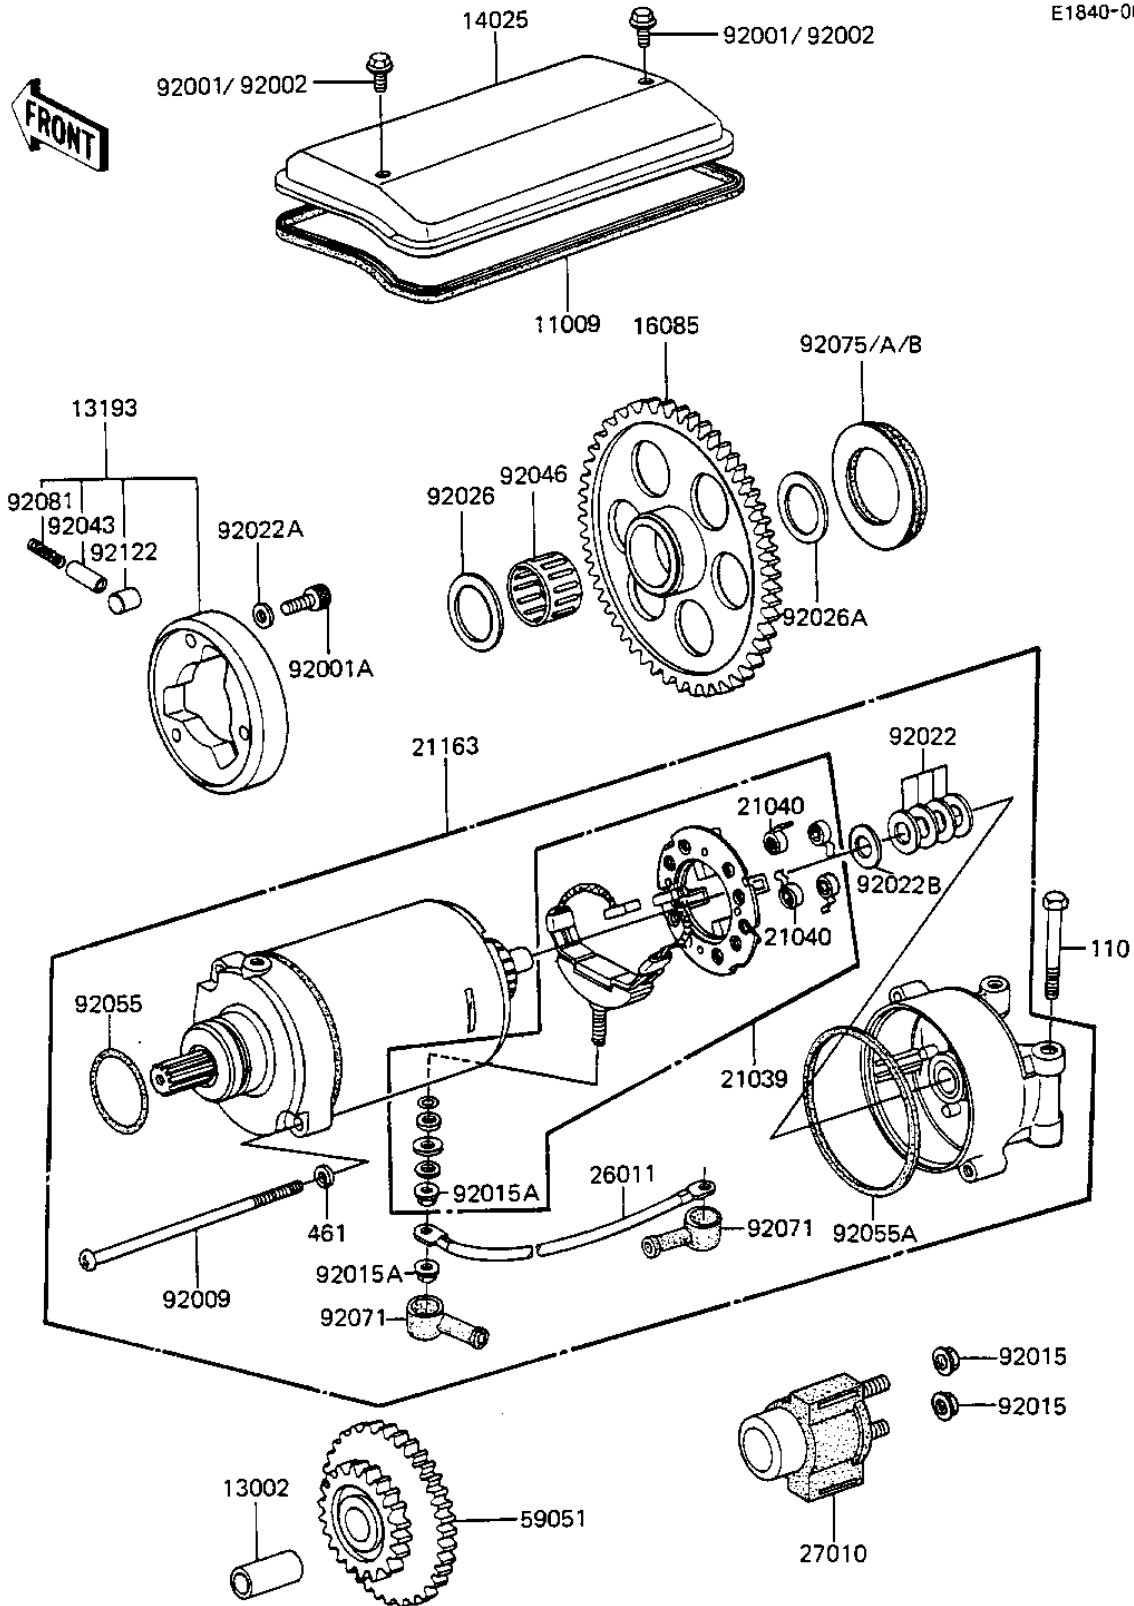

1983 GPz

PARTS DIAGRAM

STARTER MOTOR/STARTER CLUTCH

E1840-0050

1983 GPz

PARTS LIST

STARTER MOTOR/STARTER CLUTCH

Kawasaki

Let the Good Times Roll®

ITEM NAME

PART NUMBER

QUANTITY
