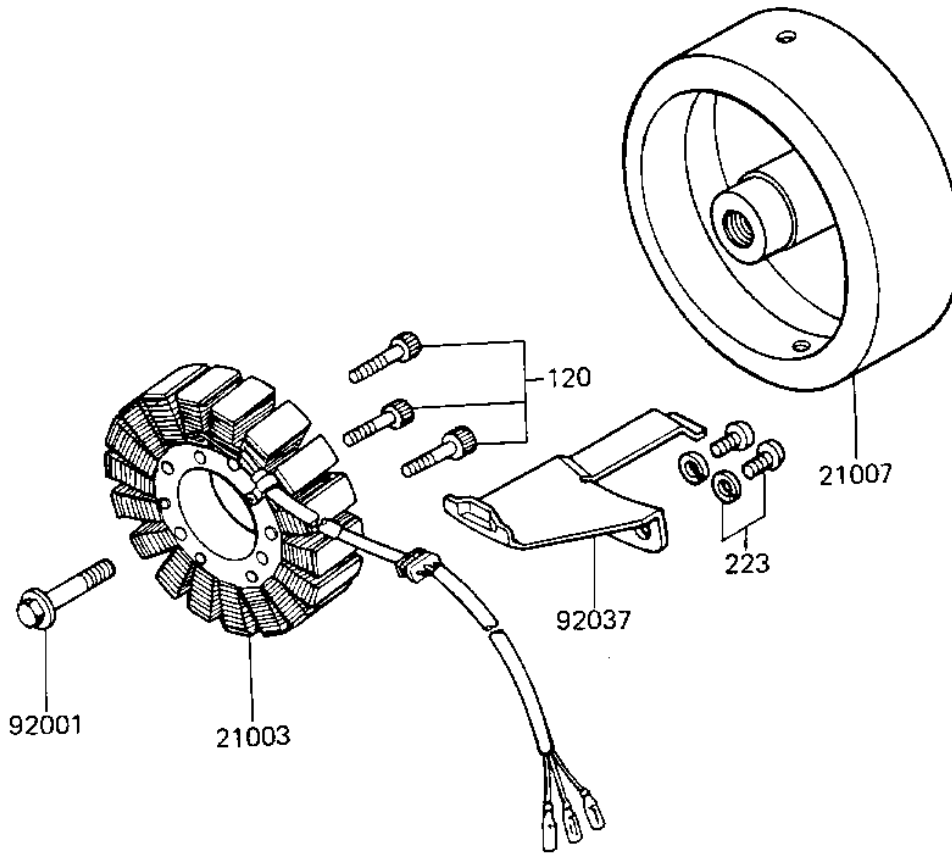

1983 GPz

PARTS DIAGRAM

GENERATOR/REGULATOR

E1810-0009

1983 GPz

PARTS LIST

GENERATOR/REGULATOR

Kawasaki

Let the Good Times Roll®

ITEM NAME

PART NUMBER

QUANTITY
