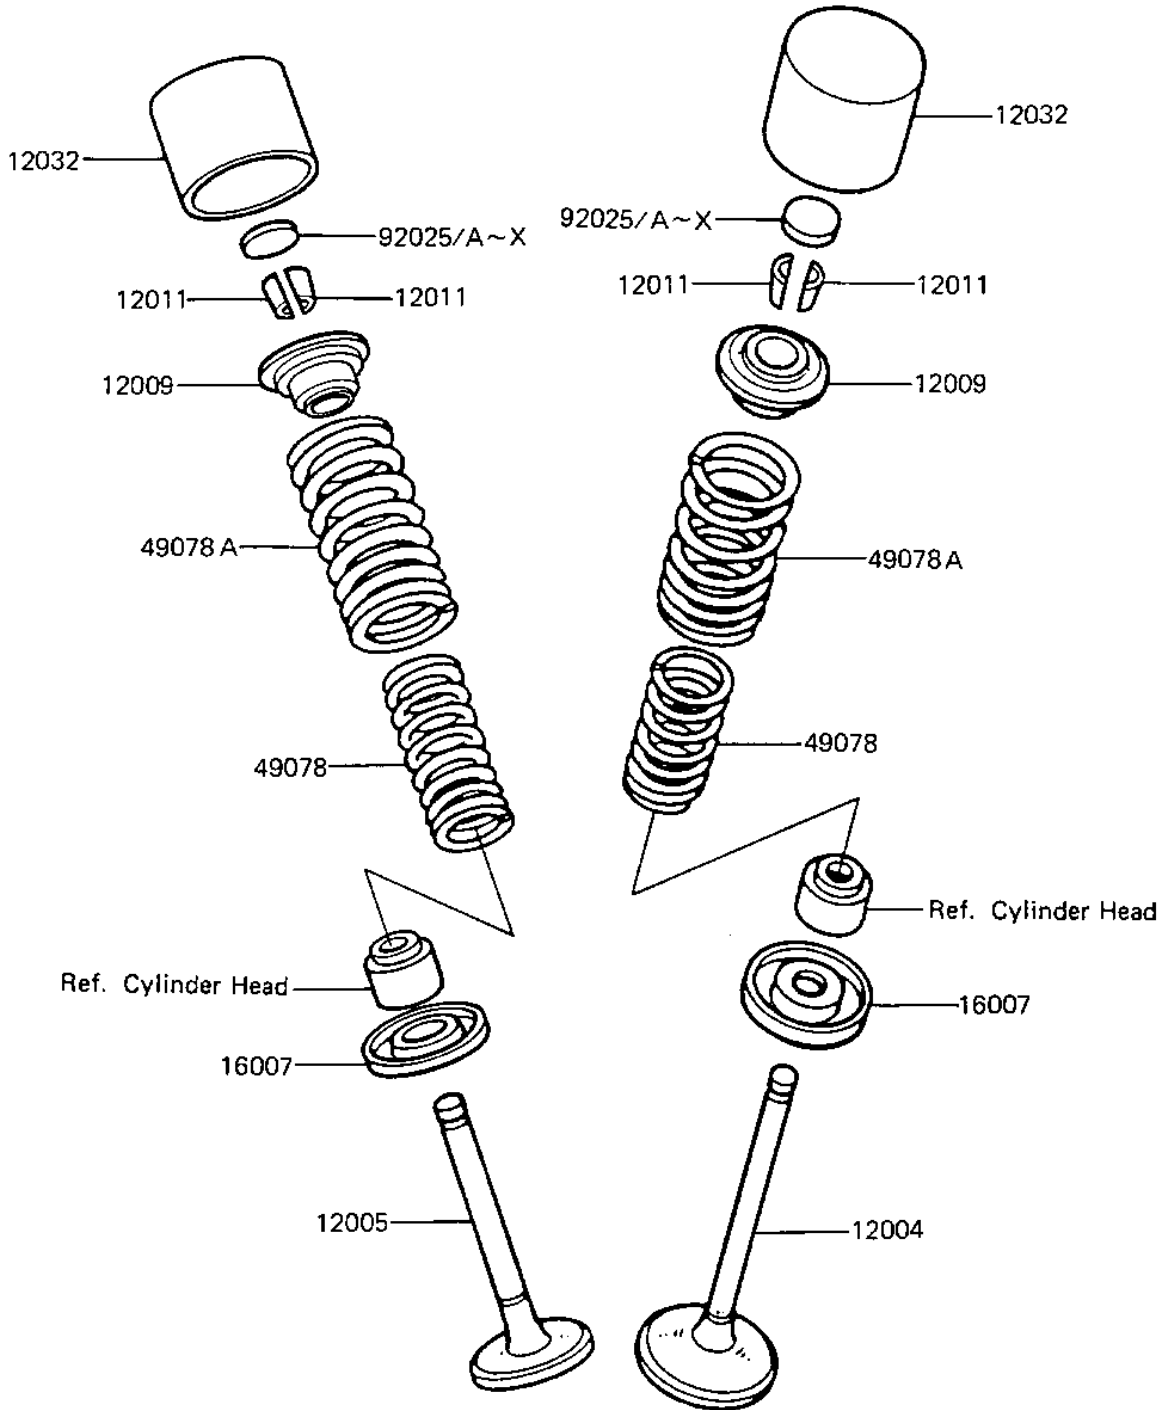

1983 GPz

PARTS DIAGRAM

VALVES

E121U-0020 -

1983 GPz

PARTS LIST

VALVES

Kawasaki

Let the Good Times Roll®

ITEM NAME

PART NUMBER

QUANTITY
