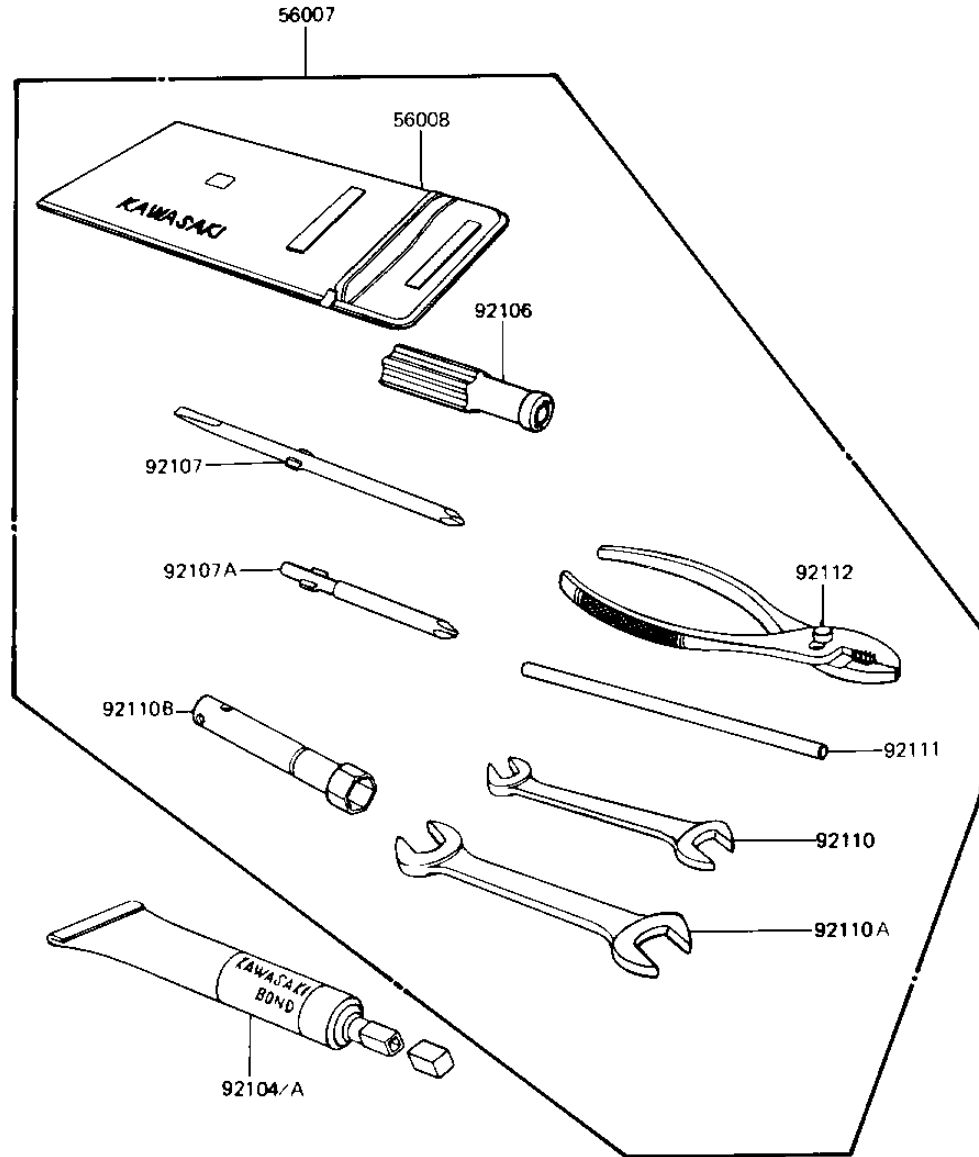

1983 LTD Shaft

PARTS DIAGRAM

OWNER TOOLS

F2810-0129

1983 LTD Shaft

PARTS LIST

OWNER TOOLS

ITEM NAME	PART NUMBER	QUANTITY
TOOLKIT (Ref # 56007)	56007-1170	1
BAG,TOOL (Ref # 56008)	56008-006	1
LIQUID GASKET (Ref # 92104)	92104-002	1
GASKET-LIQUID,BLACK (Ref # 92104A)	92104-1003	1
GRIP,SCREW DRIVER (Ref # 92106)	92106-1001	1
TOOL-DRIVER (Ref # 92107)	92107-1052	1
TOOL-DRIVER,#3PHILLIP (Ref # 92107A)	92107-1002	1
TOOL-WRENCH,OPEN END (Ref # 92110)	92110-1038	1
TOOL-WRENCH,OPEN END, (Ref # 92110A)	92110-1153	1
WRENCH,SPARK PLUG (Ref # 92110B)	92108-008	1
BAR,SPARK PLUG WRENCH (Ref # 92111)	92111-005	1
PLIERS,160MM (Ref # 92112)	92112-003	1