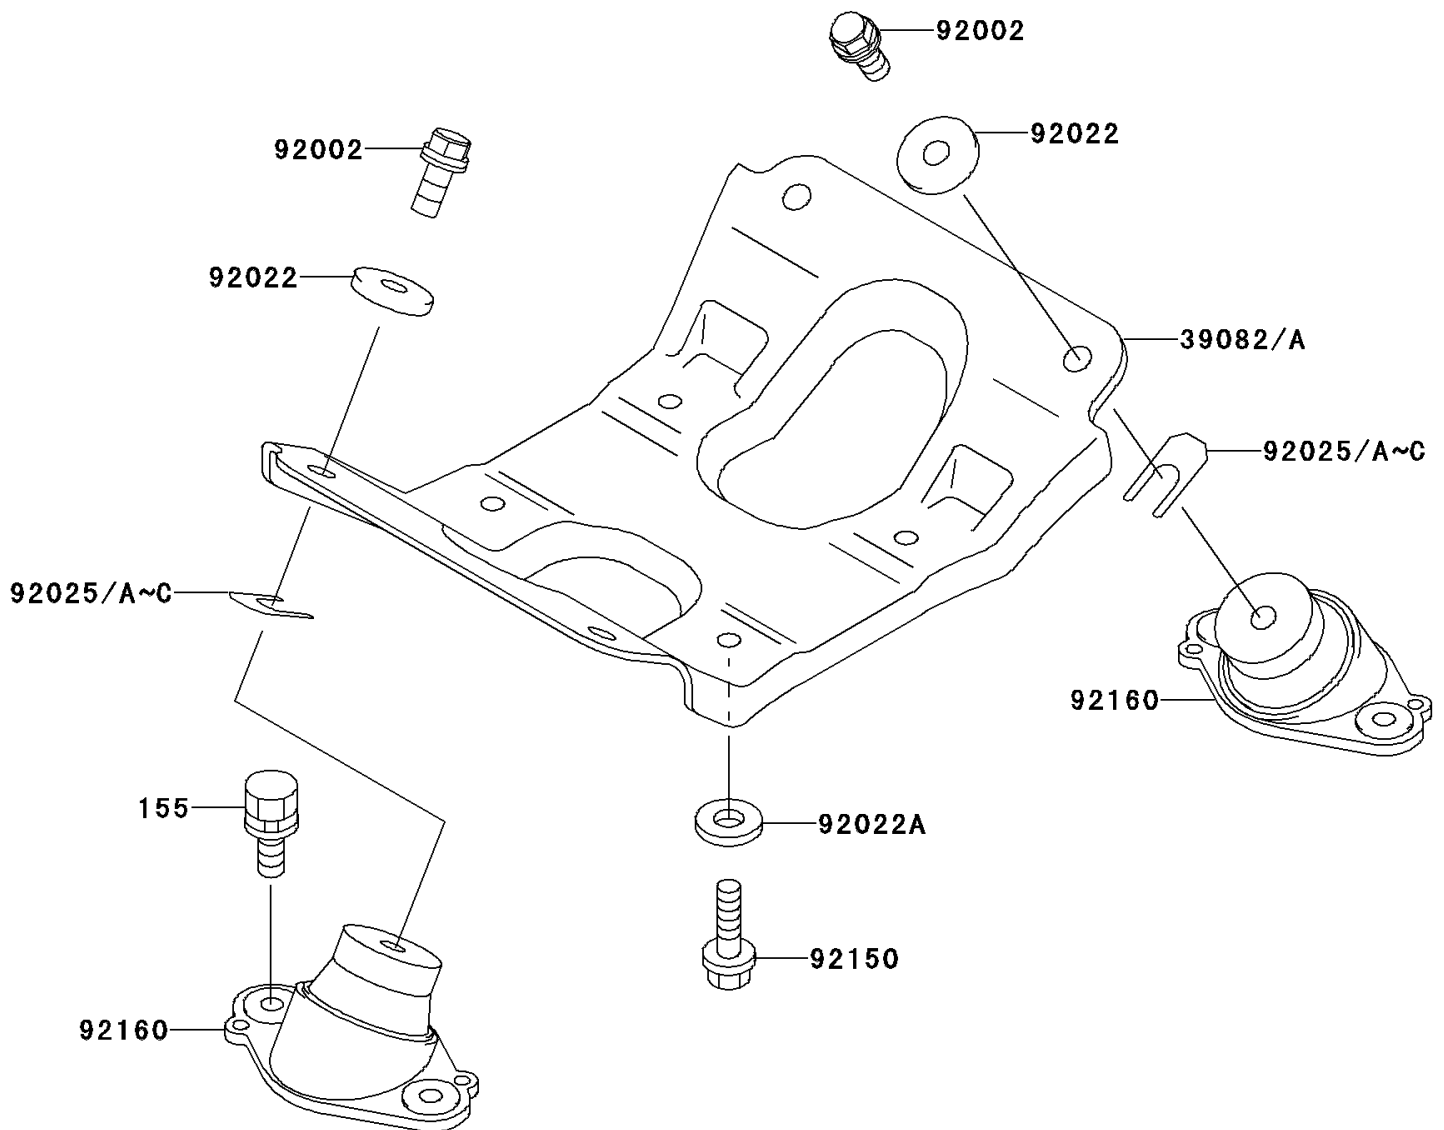

1997 750 ZXi

PARTS DIAGRAM

Engine Mount

F3144

1997 750 ZXi

PARTS LIST

Engine Mount

Kawasaki

Let the Good Times Roll®

ITEM NAME

PART NUMBER

QUANTITY
