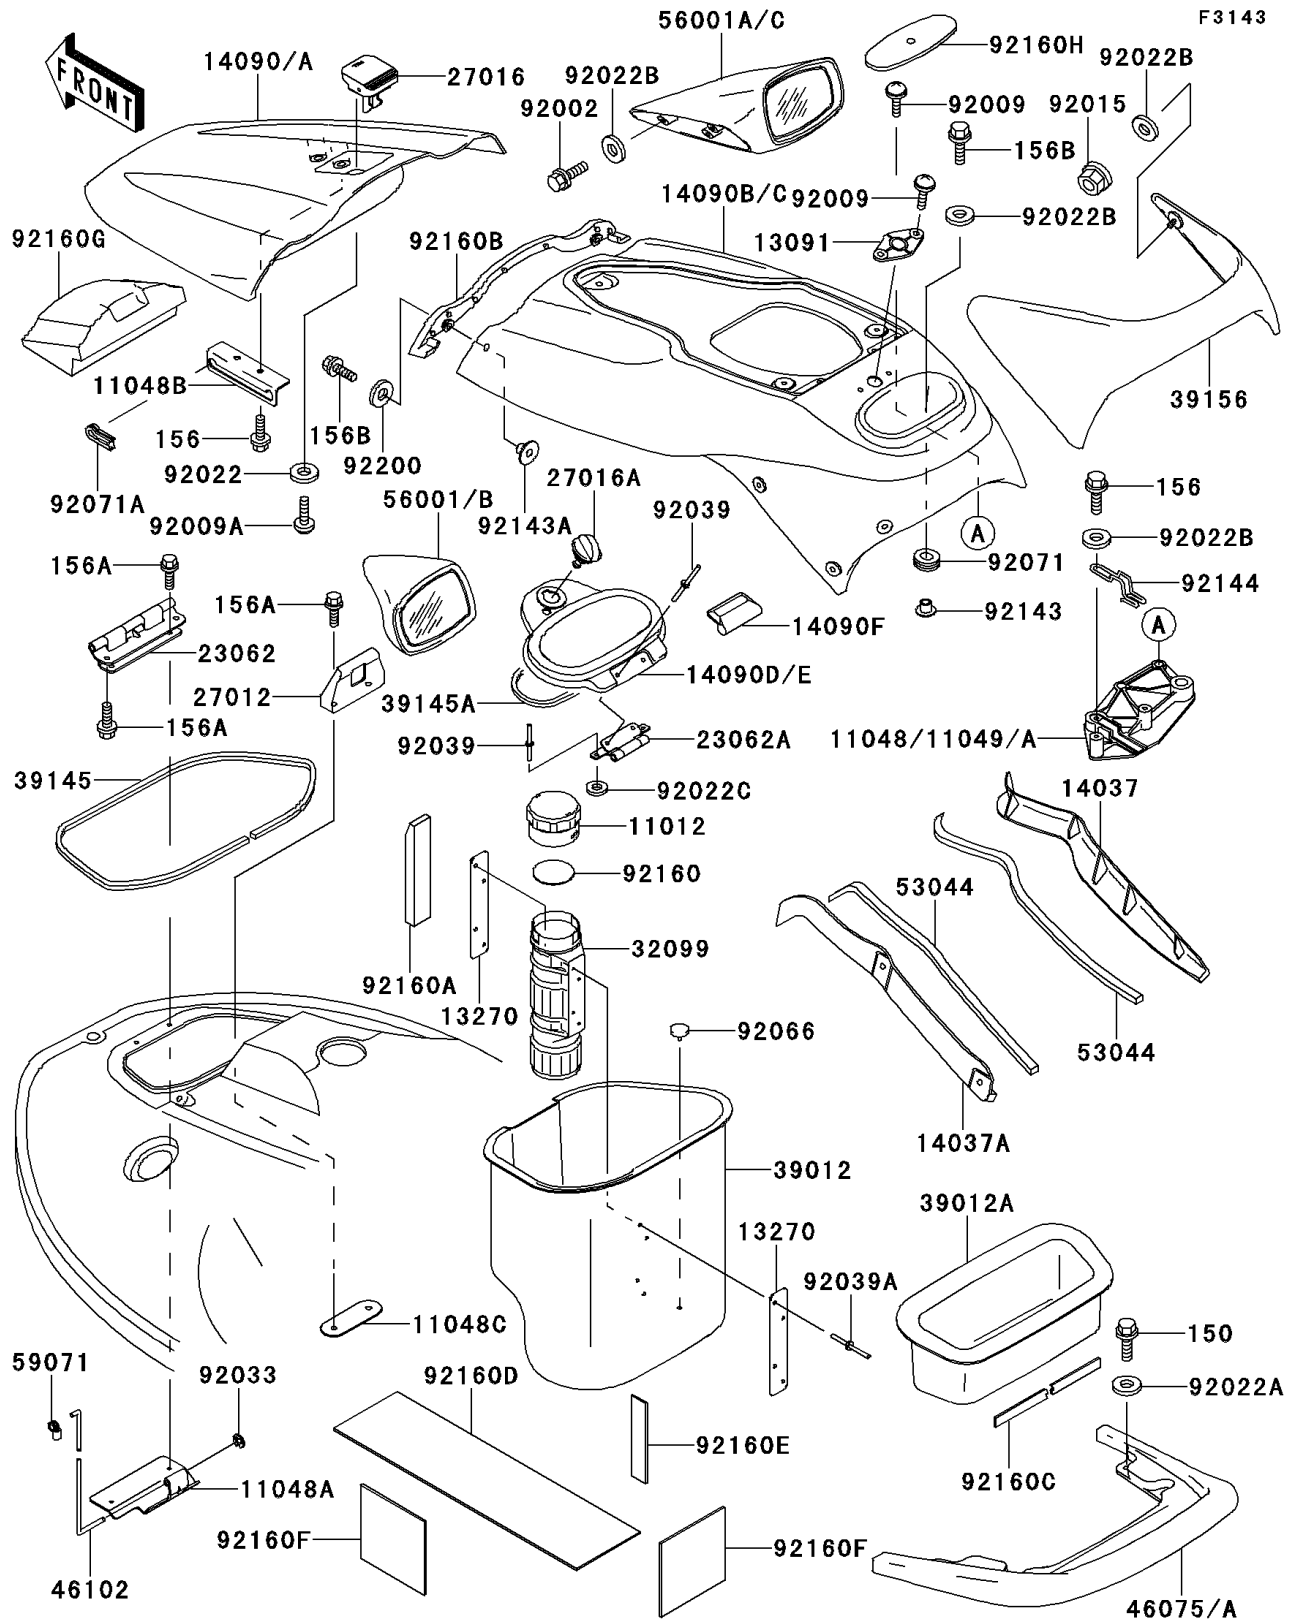

1995 750 ZXi

PARTS DIAGRAM

Hull Fittings

1995 750 ZXi

PARTS LIST

Hull Fittings

ITEM NAME

PART NUMBER

QUANTITY
