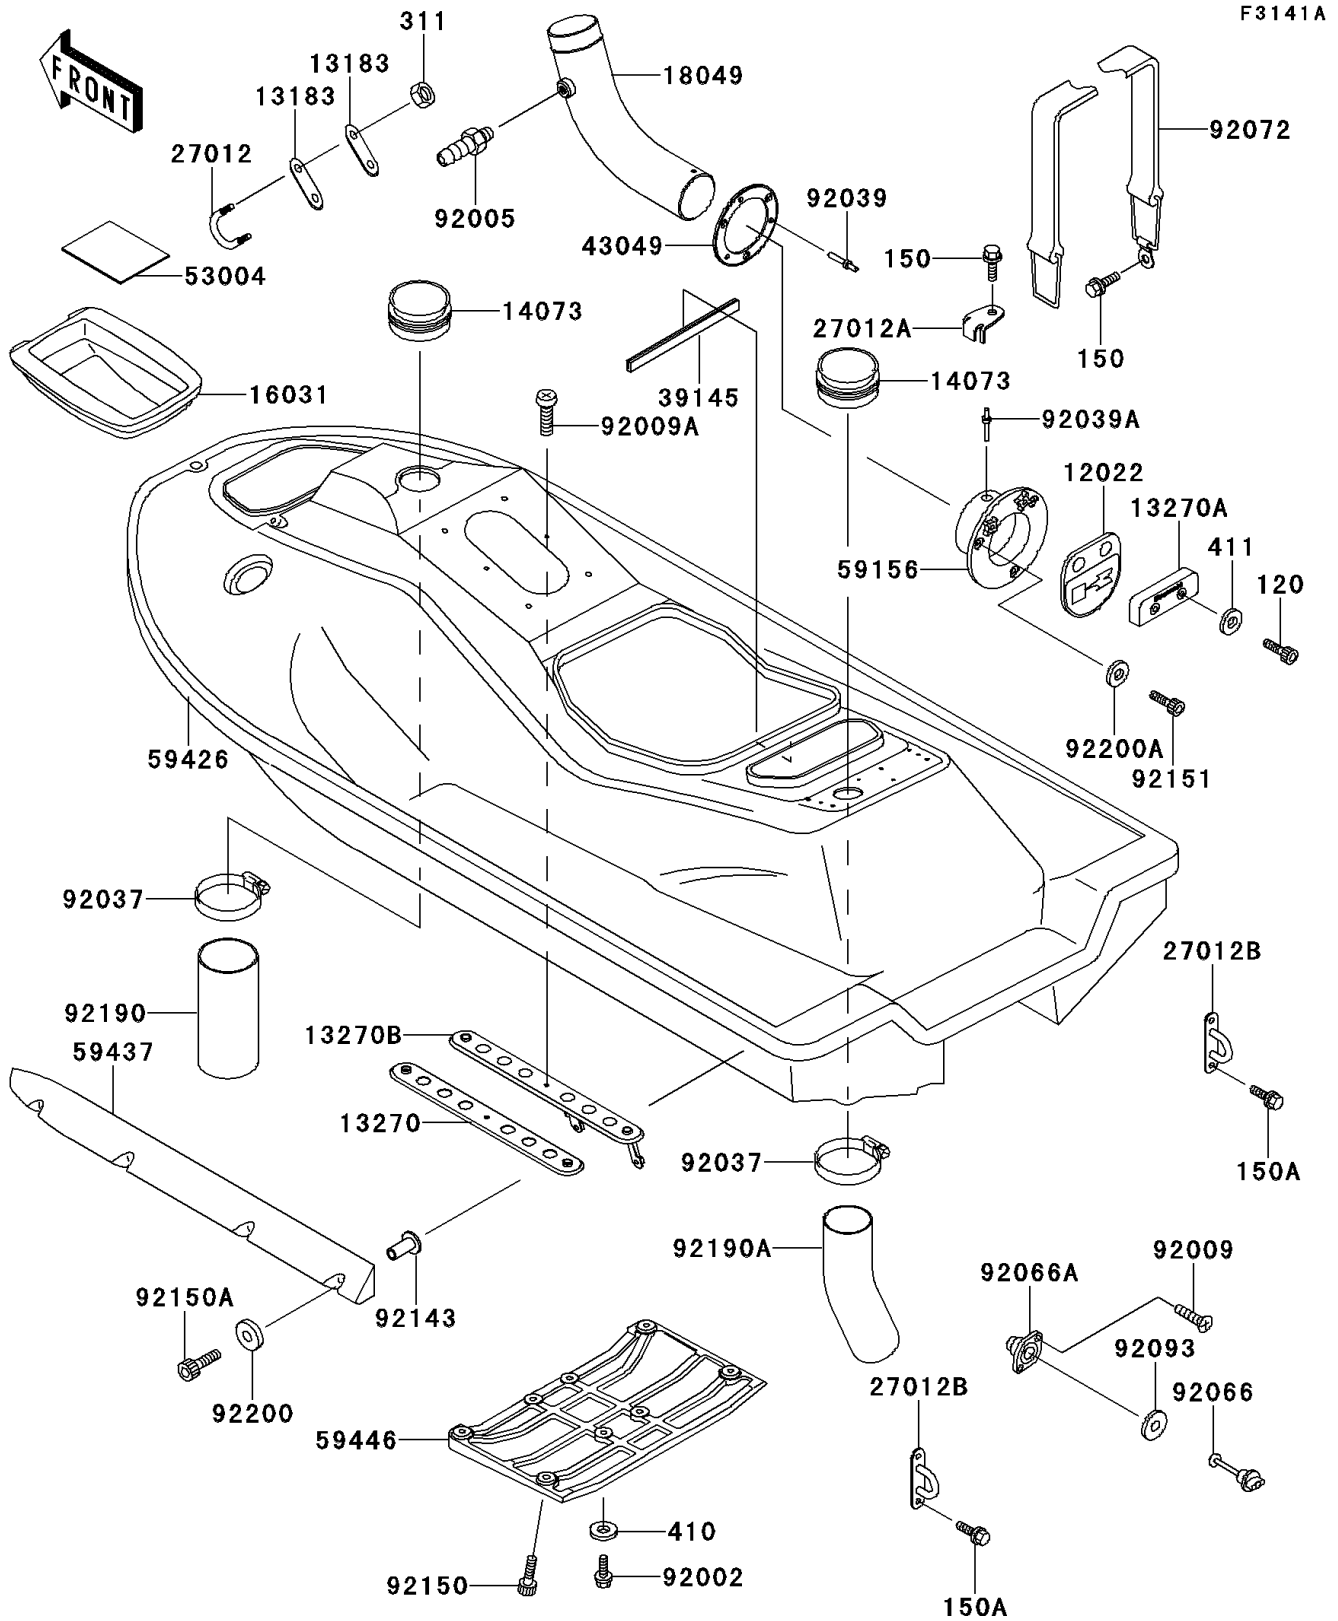

1997 750 ZXi

PARTS DIAGRAM

Hull(JH750-C3)

Kawasaki

Let the Good Times Roll®

1997 750 ZXi

PARTS LIST

Hull(JH750-C3)

Kawasaki

Let the Good Times Roll®

ITEM NAME

PART NUMBER

QUANTITY
