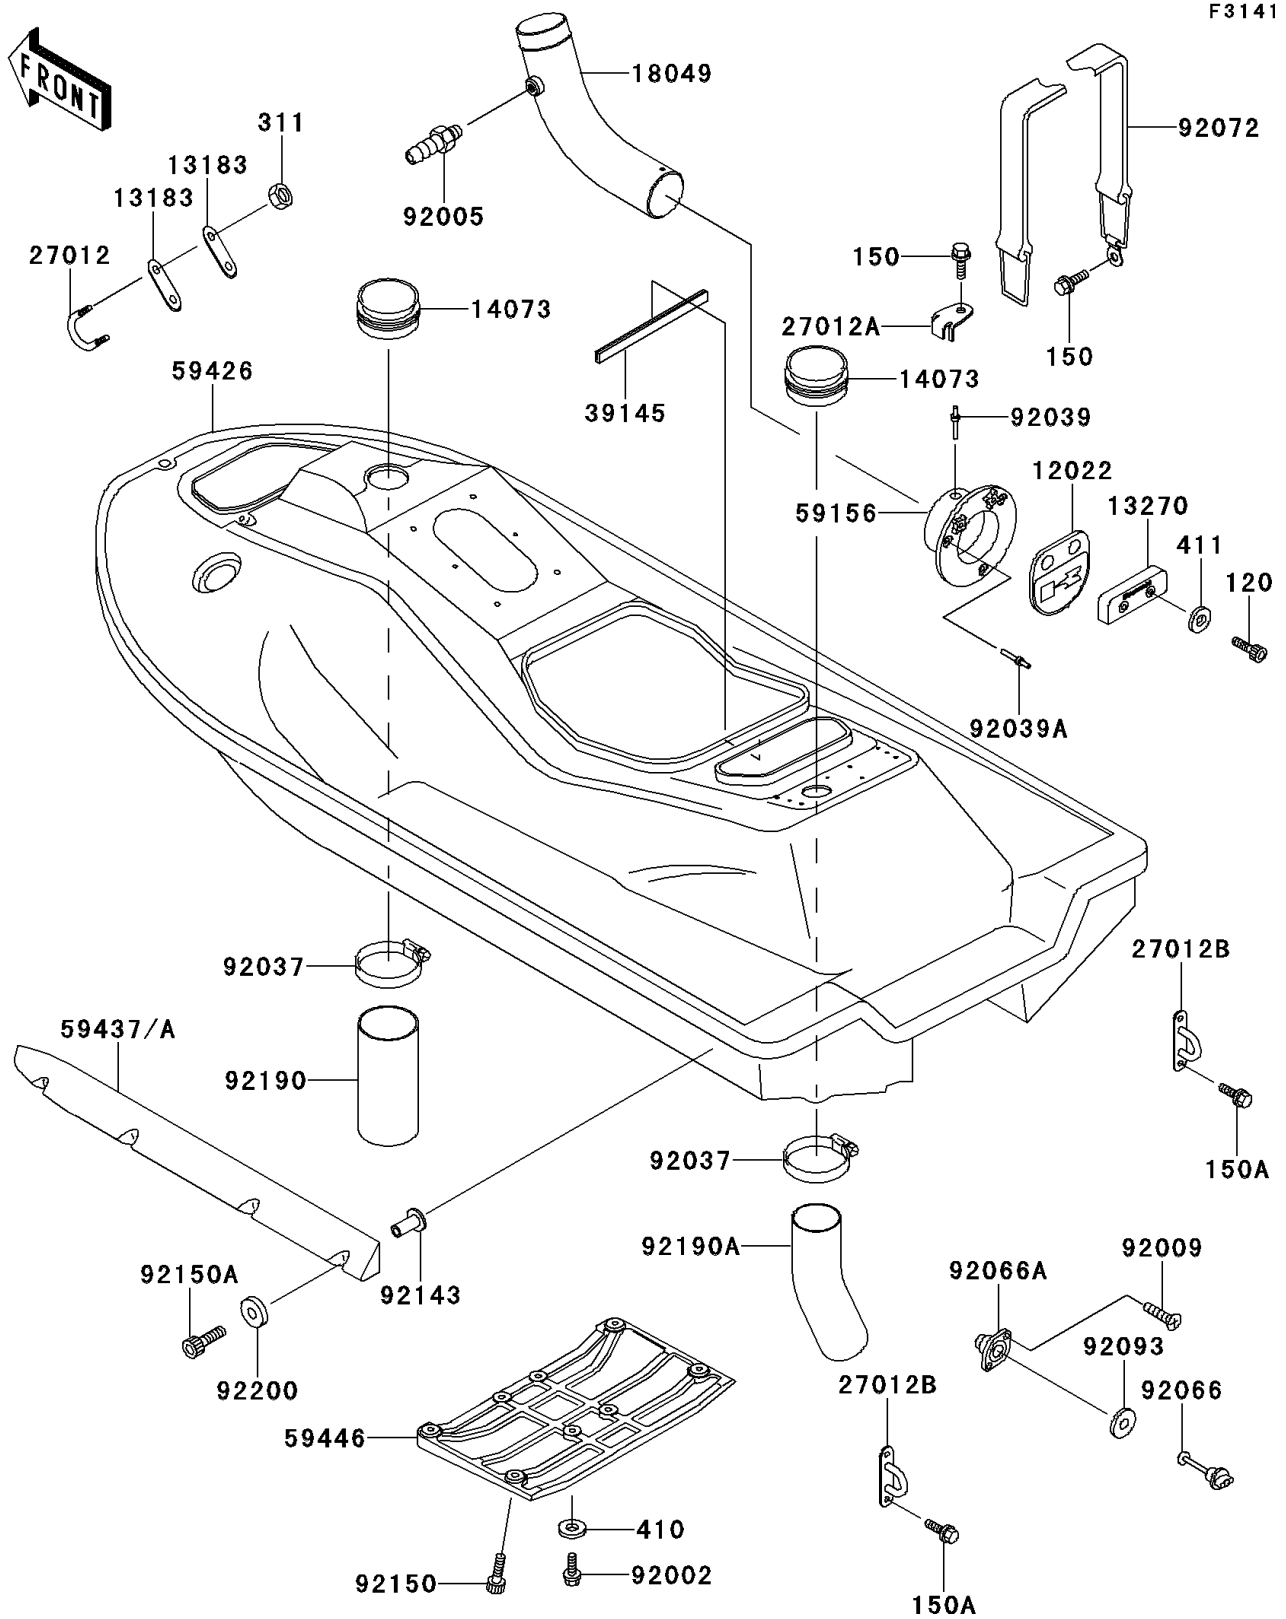

1995 750 ZXi

PARTS DIAGRAM

Hull(JH750-C1/C2)

Kawasaki

Let the Good Times Roll®

1995 750 ZXi

PARTS LIST

Hull(JH750-C1/C2)

ITEM NAME

PART NUMBER

QUANTITY
