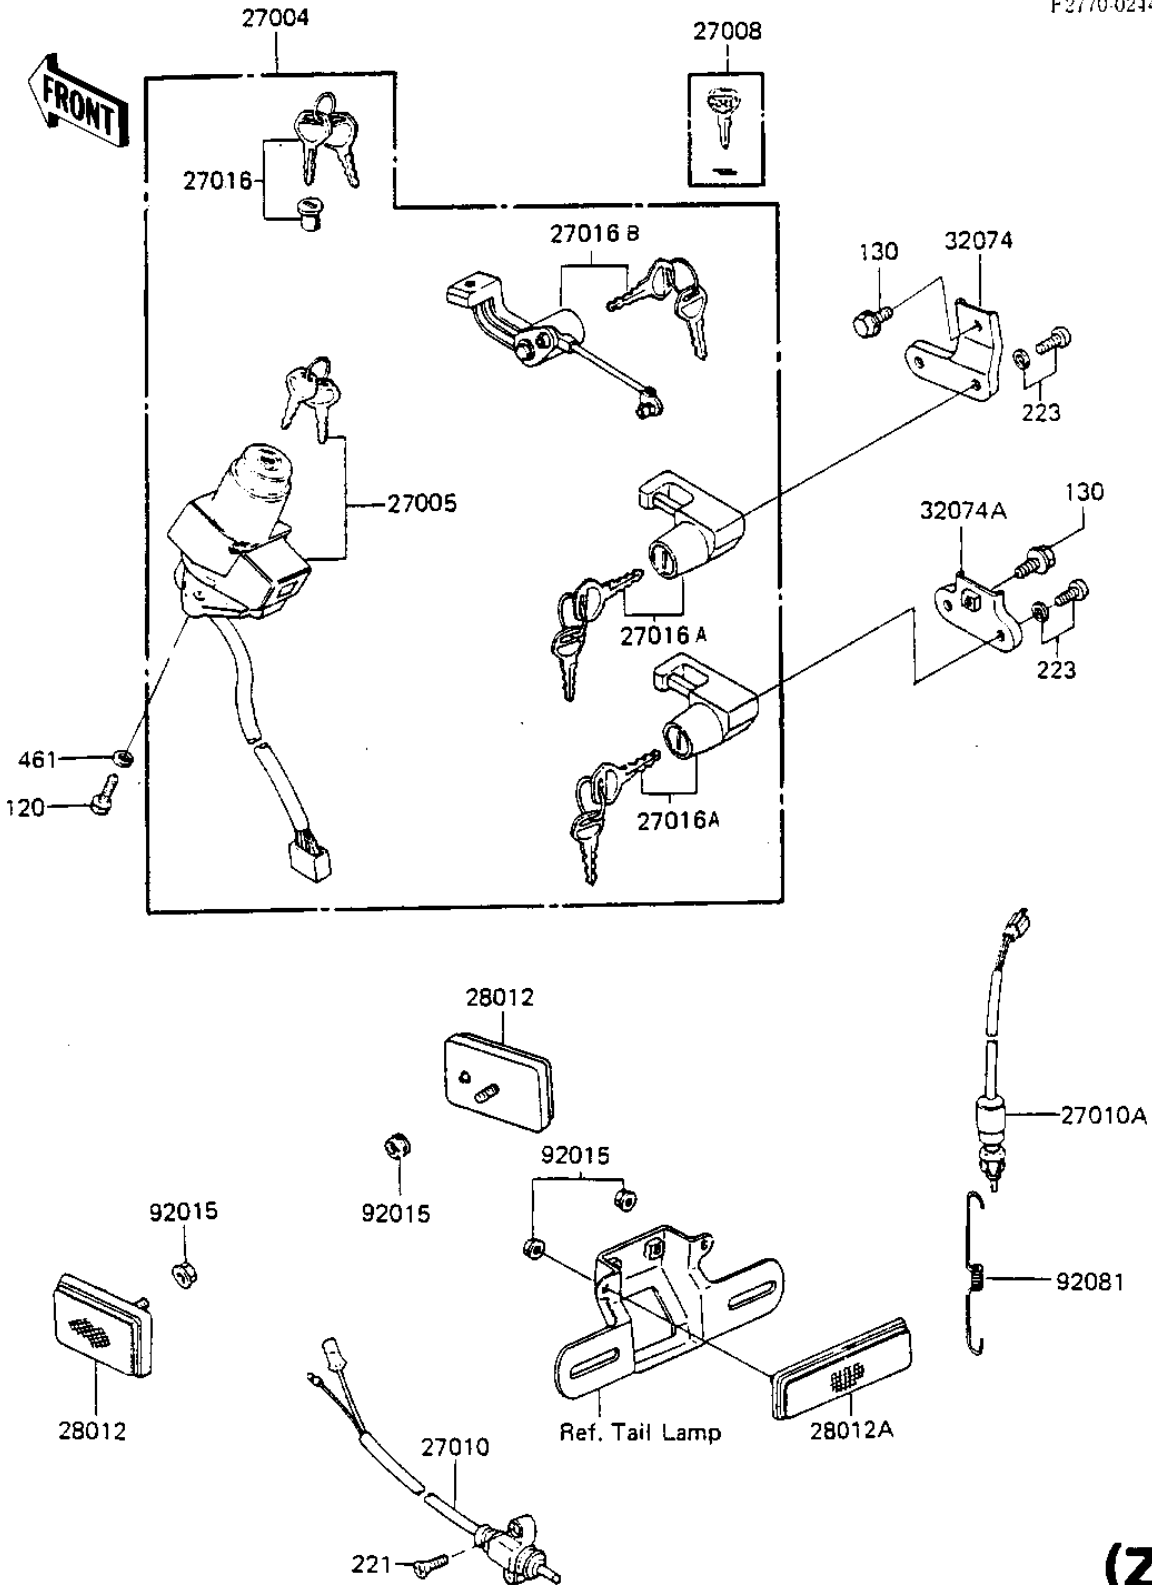

1984 GPz 750

PARTS DIAGRAM

IGNITION SWITCH/LOCKS/REFLECTORS (ZX750-

F2770-0214

(ZX7

1984 GPz 750

PARTS LIST

IGNITION SWITCH/LOCKS/REFLECTORS (ZX750-

ITEM NAME	PART NUMBER	QUANTITY
SWITCH-ASSY (Ref # 27004)	27004-5211	1
SWITCH-ASSY-IGNITION (Ref # 27005)	27005-5035	1
KEY-LOCK,BLANK (Ref # 27008)	27008-1103	1
SWITCH,SIDE STAND (Ref # 27010)	27010-1065	1
SWITCH,BRAKE LAMP (Ref # 27010A)	27010-1093	1
LOCK-ASSY,FUEL TANK (Ref # 27016)	27016-5068	1
LOCK-ASSY,HELMET (Ref # 27016A)	27016-5070	2
LOCK-ASSY,SEAT (Ref # 27016B)	27016-5071	1
REFLECTOR,REFLEX(FRON (Ref # 28012)	28012-1003	2
REFLECTOR,REAR REFLEX (Ref # 28012A)	28012-1005	1
BRACKET-LOCK,HELMET,F (Ref # 32074)	32074-1058	1
BRACKET-LOCK,HELMET,R (Ref # 32074A)	32074-1059	1
NUT,FLANGED,5MM (Ref # 92015)	92015-1259	4
BRAKE SWITCH SPRING (Ref # 92081)	27011-021	1
BOLT-SOCKET,6X16,BLAC (Ref # 120)	120S0616	2
BOLT,FLANGED,6X10 (Ref # 130)	130B0610	2
SCREW-CSK-CROS (Ref # 221)	221C0520	2
SCREW-PAN-WS-CROS (Ref # 223)	223B0508	4
WASHER SPRING 6MM (Ref # 461)	461F0600	2