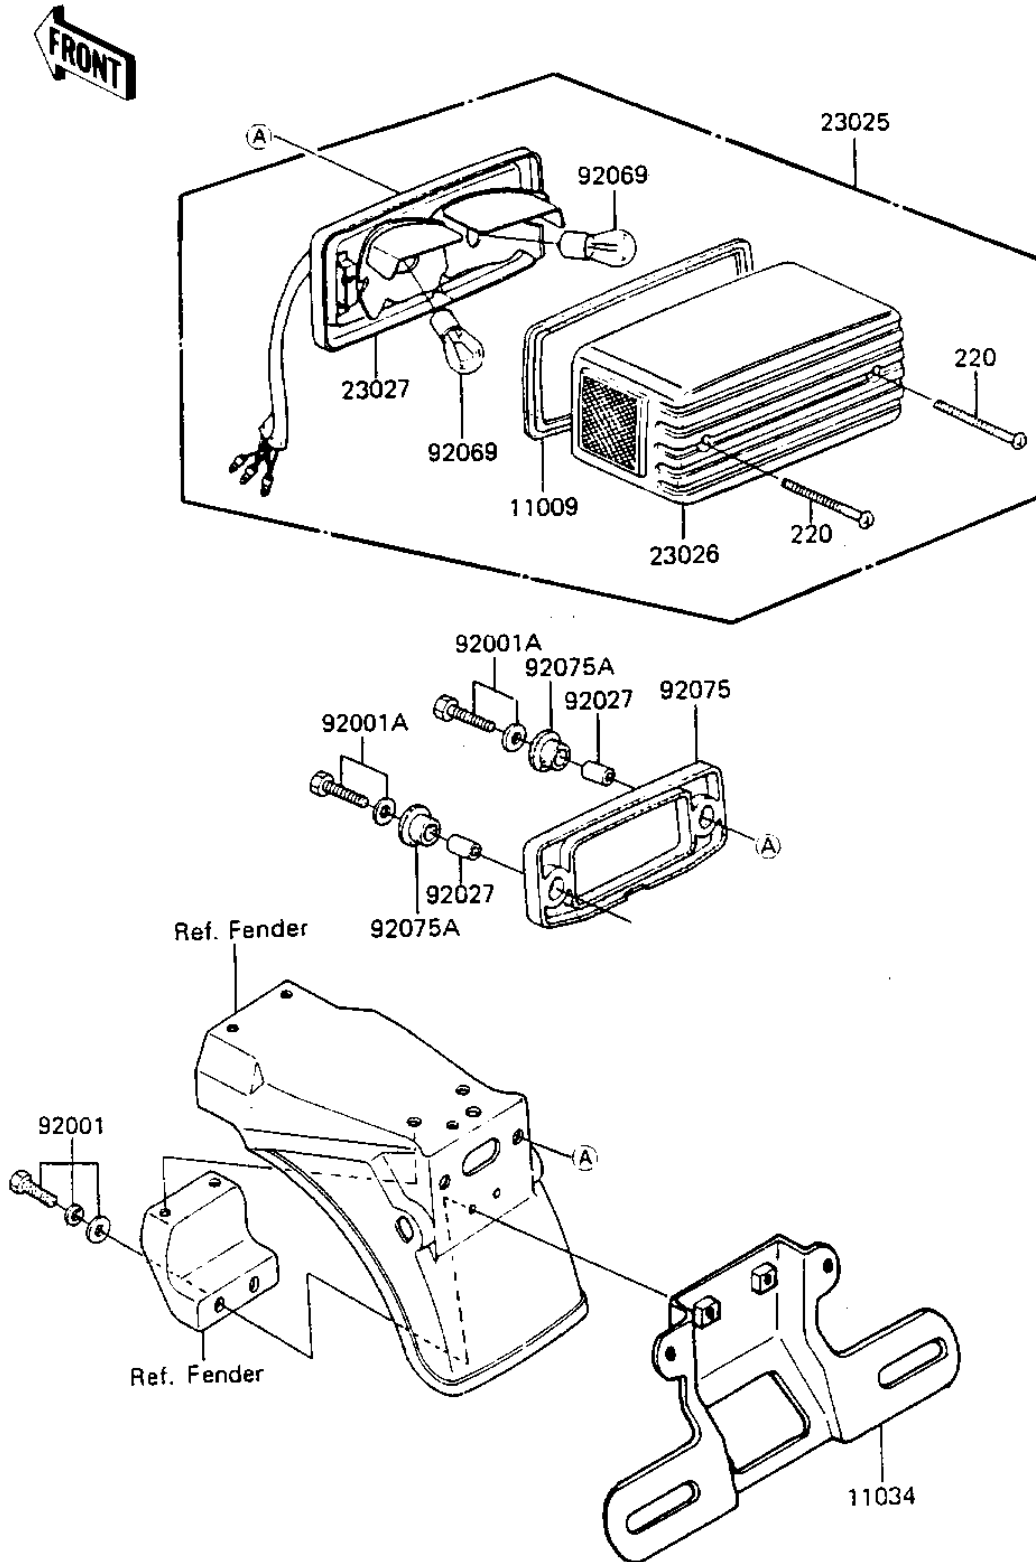

1984 GPz 750

PARTS DIAGRAM

TAILLIGHT

F2720-0170

1984 GPz 750

PARTS LIST

TAILLIGHT

ITEM NAME	PART NUMBER	QUANTITY
GASKET,TAIL LAMP (Ref # 11009)	11009-1221	1
BRACKET (Ref # 11034)	11034-1922	1
LAMP-TAIL,BLACK (Ref # 23025)	23025-1038	1
LENS,TAIL LAMP (Ref # 23026)	23026-1021	1
BODY-COMP-TAIL LAMP,B (Ref # 23027)	23027-1025	1
BOLT,6X20 (Ref # 92001)	92001-1765	2
BOLT,6X30 (Ref # 92001A)	92001-1776	2
COLLAR,6.8X10X21 (Ref # 92027)	92027-1400	2
BULB,12V 32/3CP (Ref # 92069)	92069-059	2
DAMPER (Ref # 92075)	92075-1282	1
DAMPER,TAIL LAMP (Ref # 92075A)	92075-1367	2
SCREW-PAN-CROS (Ref # 220)	220C0465	2