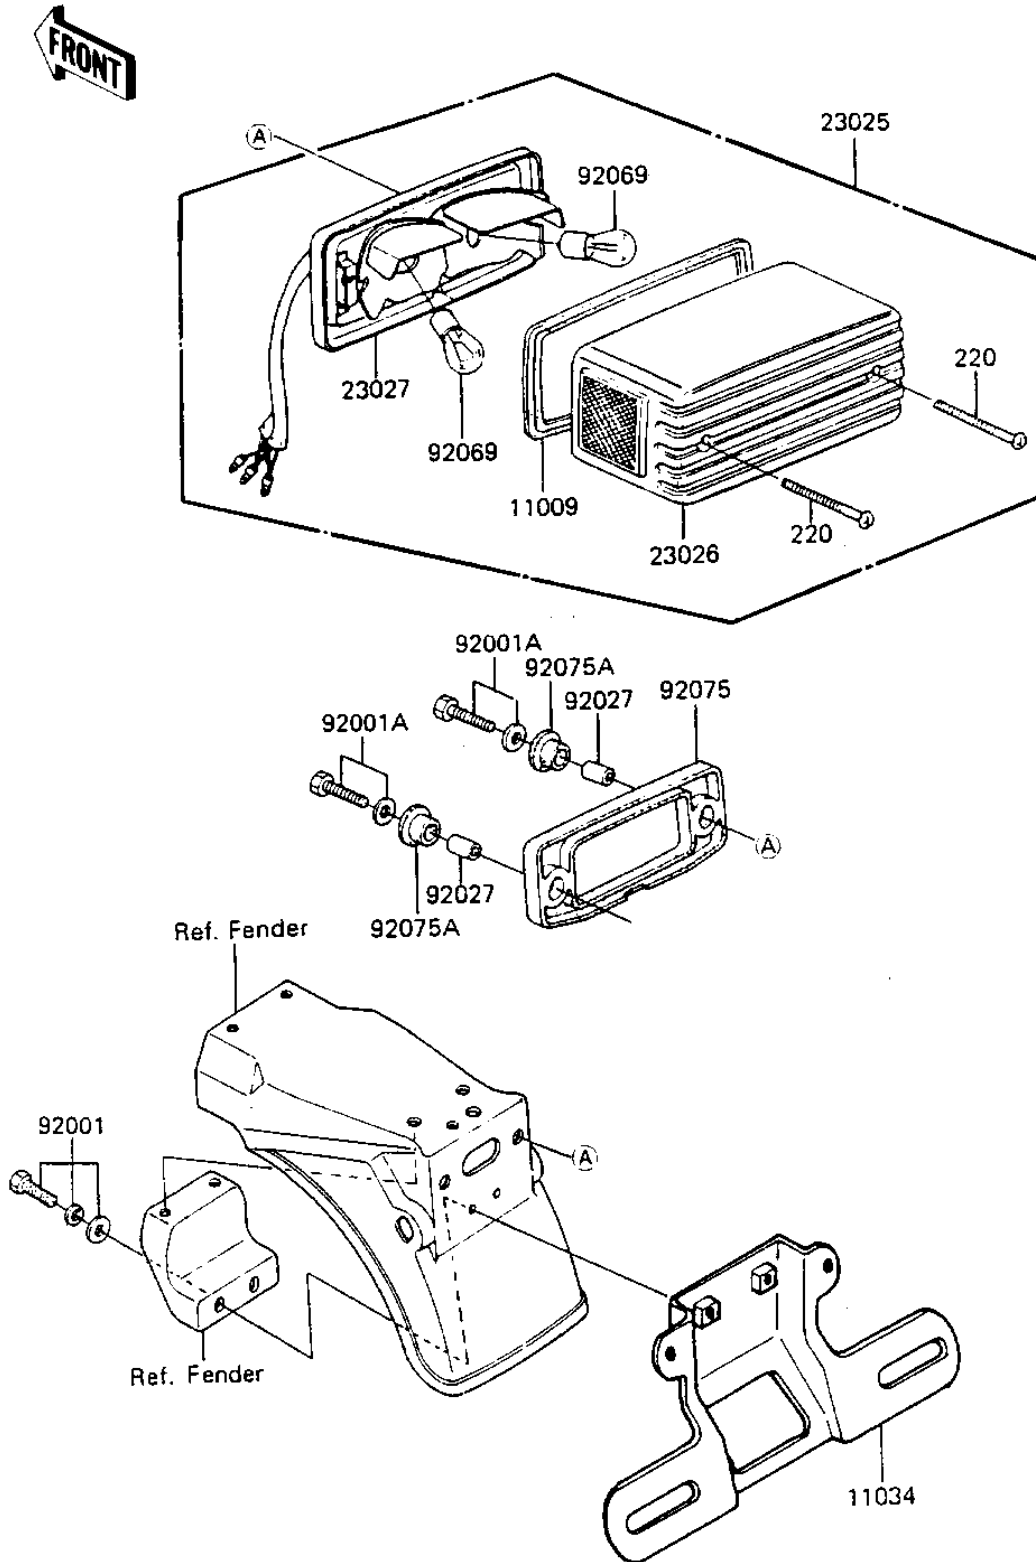

1984 GPz 750

PARTS DIAGRAM

TAILLIGHT

F2720-0170

1984 GPz 750

PARTS LIST

TAILLIGHT

Kawasaki

Let the Good Times Roll®

ITEM NAME

PART NUMBER

QUANTITY
