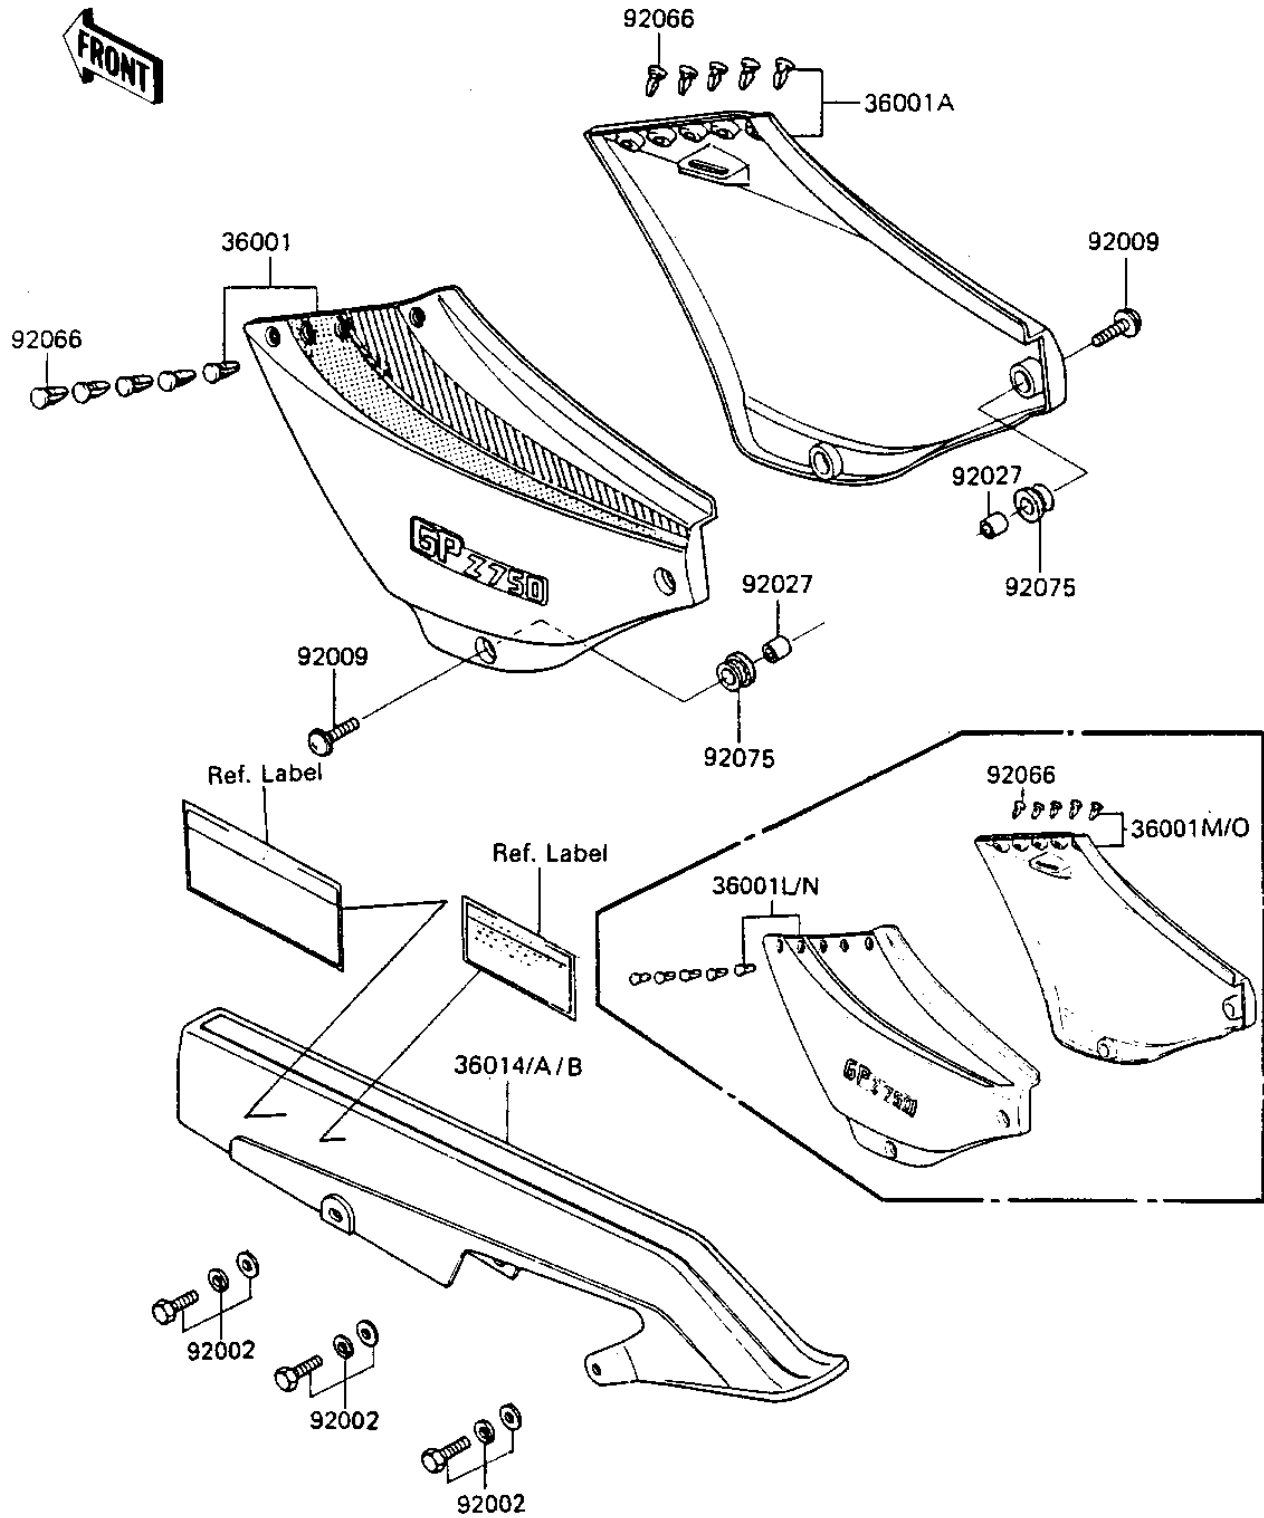

1984 GPz 750

PARTS DIAGRAM

SIDE COVERS/CHAIN COVER

F2610-0235

1984 GPz 750

PARTS LIST

SIDE COVERS/CHAIN COVER

Kawasaki

Let the Good Times Roll®

ITEM NAME

PART NUMBER

QUANTITY
