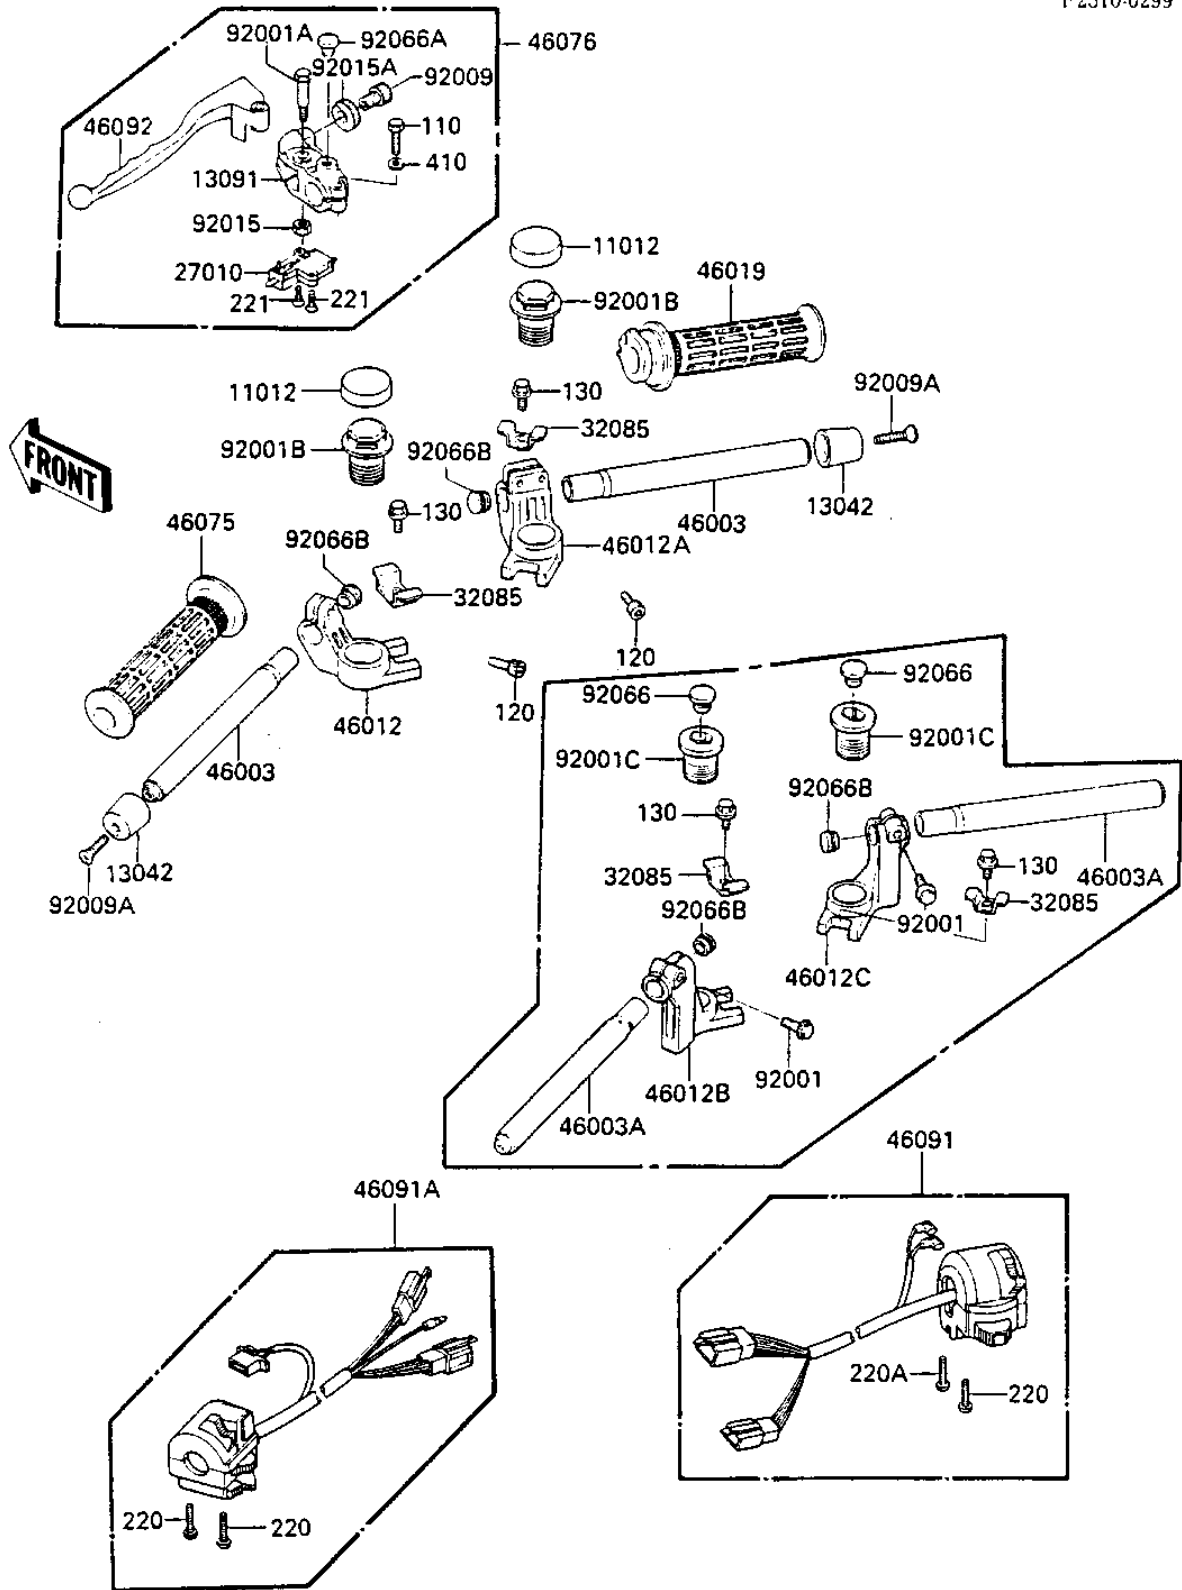

1984 GPz 750

PARTS DIAGRAM

HANDLEBAR

F2310-0299

1984 GPz 750

PARTS LIST HANDLEBAR

ITEM NAME

PART NUMBER

QUANTITY
