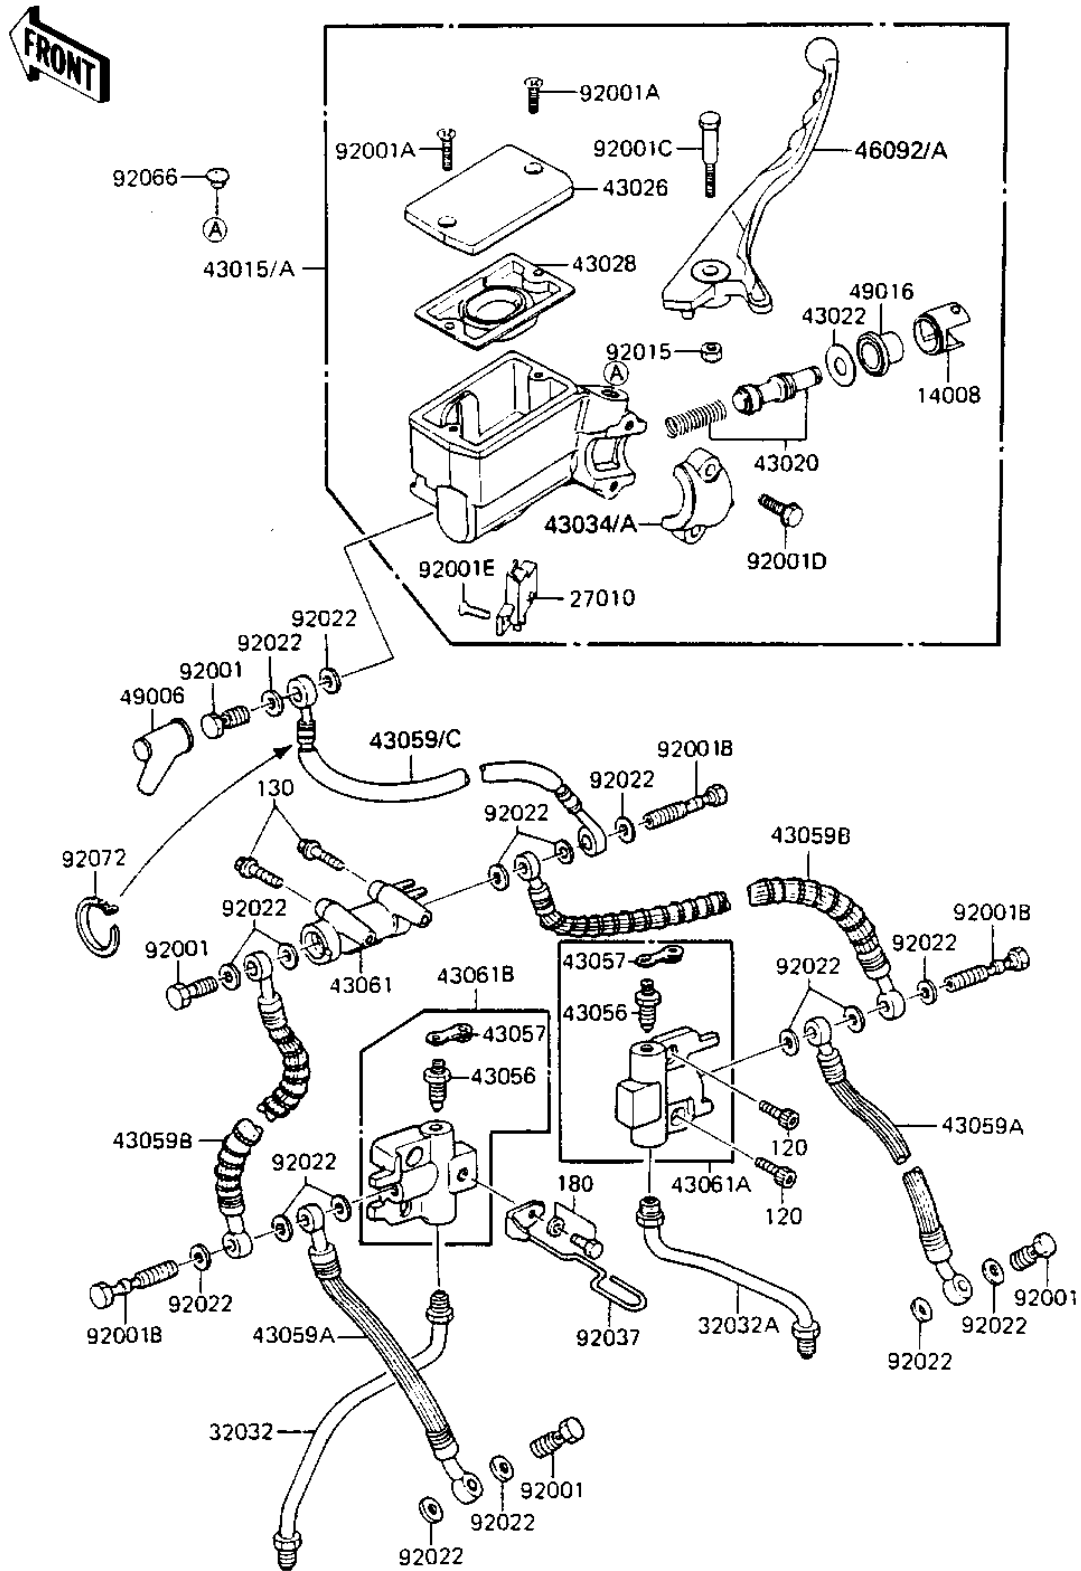

1984 GPz 750

PARTS DIAGRAM

FRONT MASTER CYLINDER

F2291-0114

1984 GPz 750

PARTS LIST

FRONT MASTER CYLINDER

Kawasaki

Let the Good Times Roll®

ITEM NAME

PART NUMBER

QUANTITY
