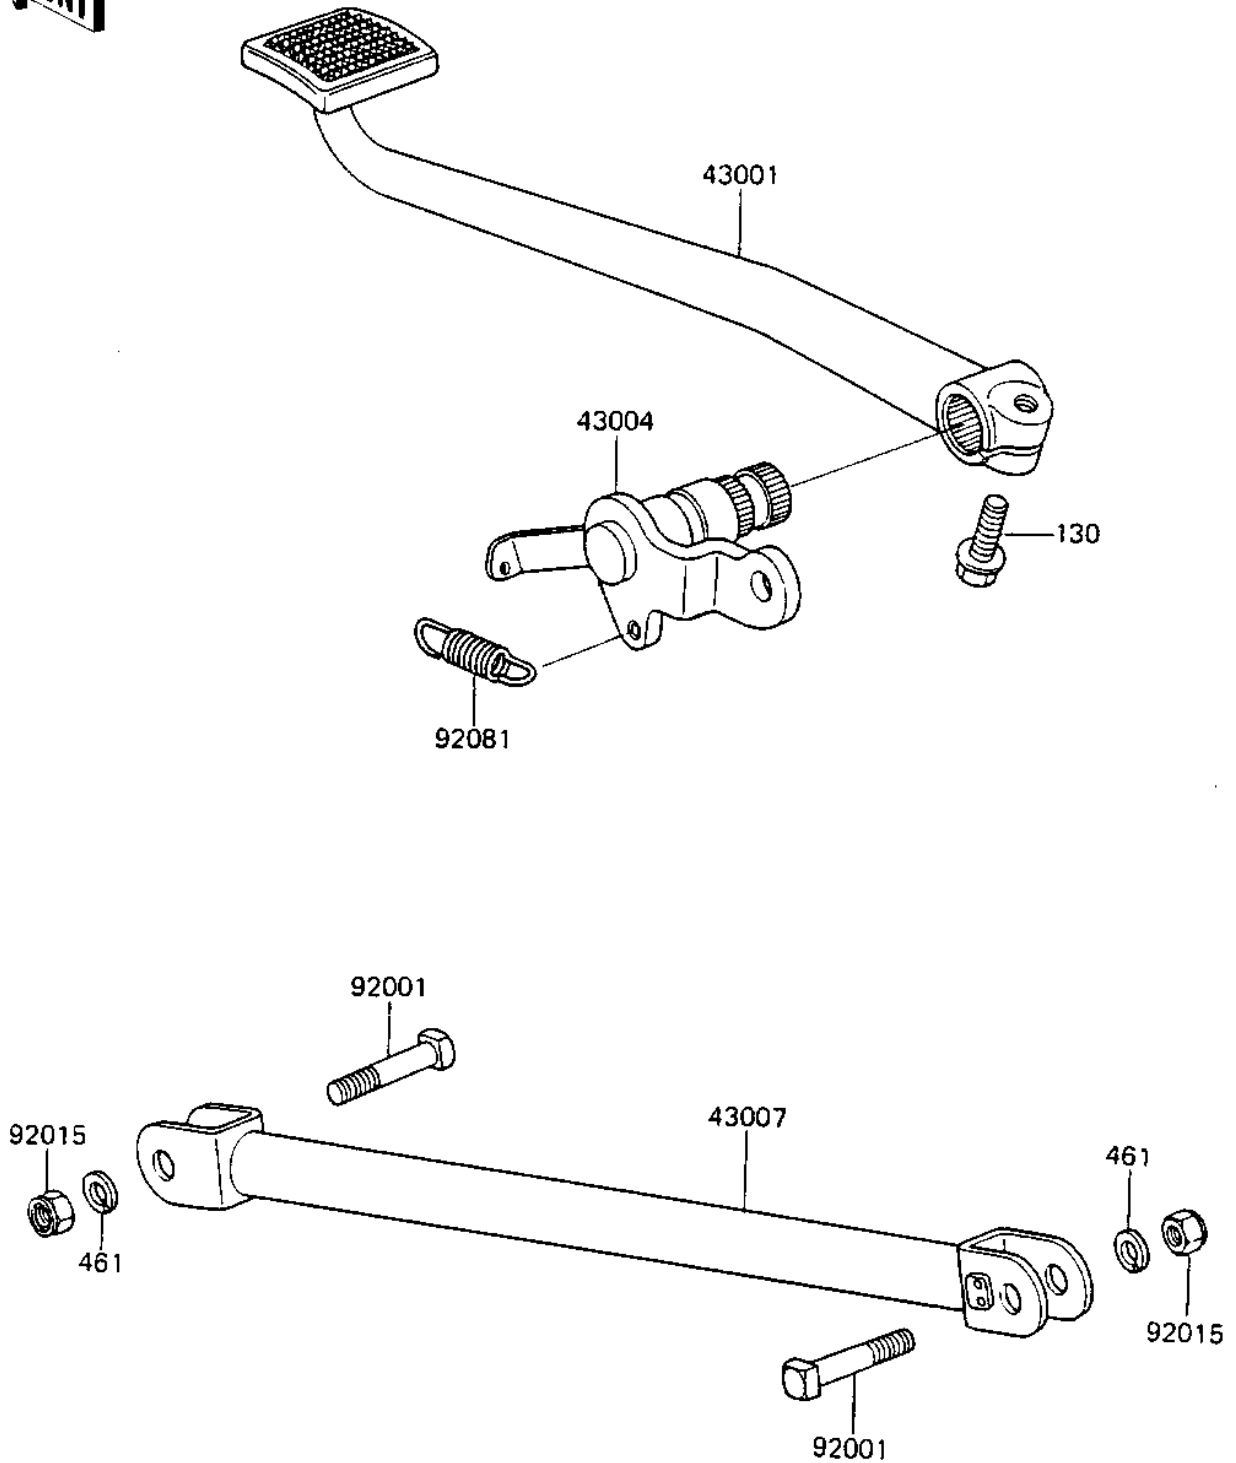

1984 GPz 750

PARTS DIAGRAM

BRAKE PEDAL/TORQUE LINK

F2260-0116

1984 GPz 750

PARTS LIST

BRAKE PEDAL/TORQUE LINK

ITEM NAME

PART NUMBER

QUANTITY
