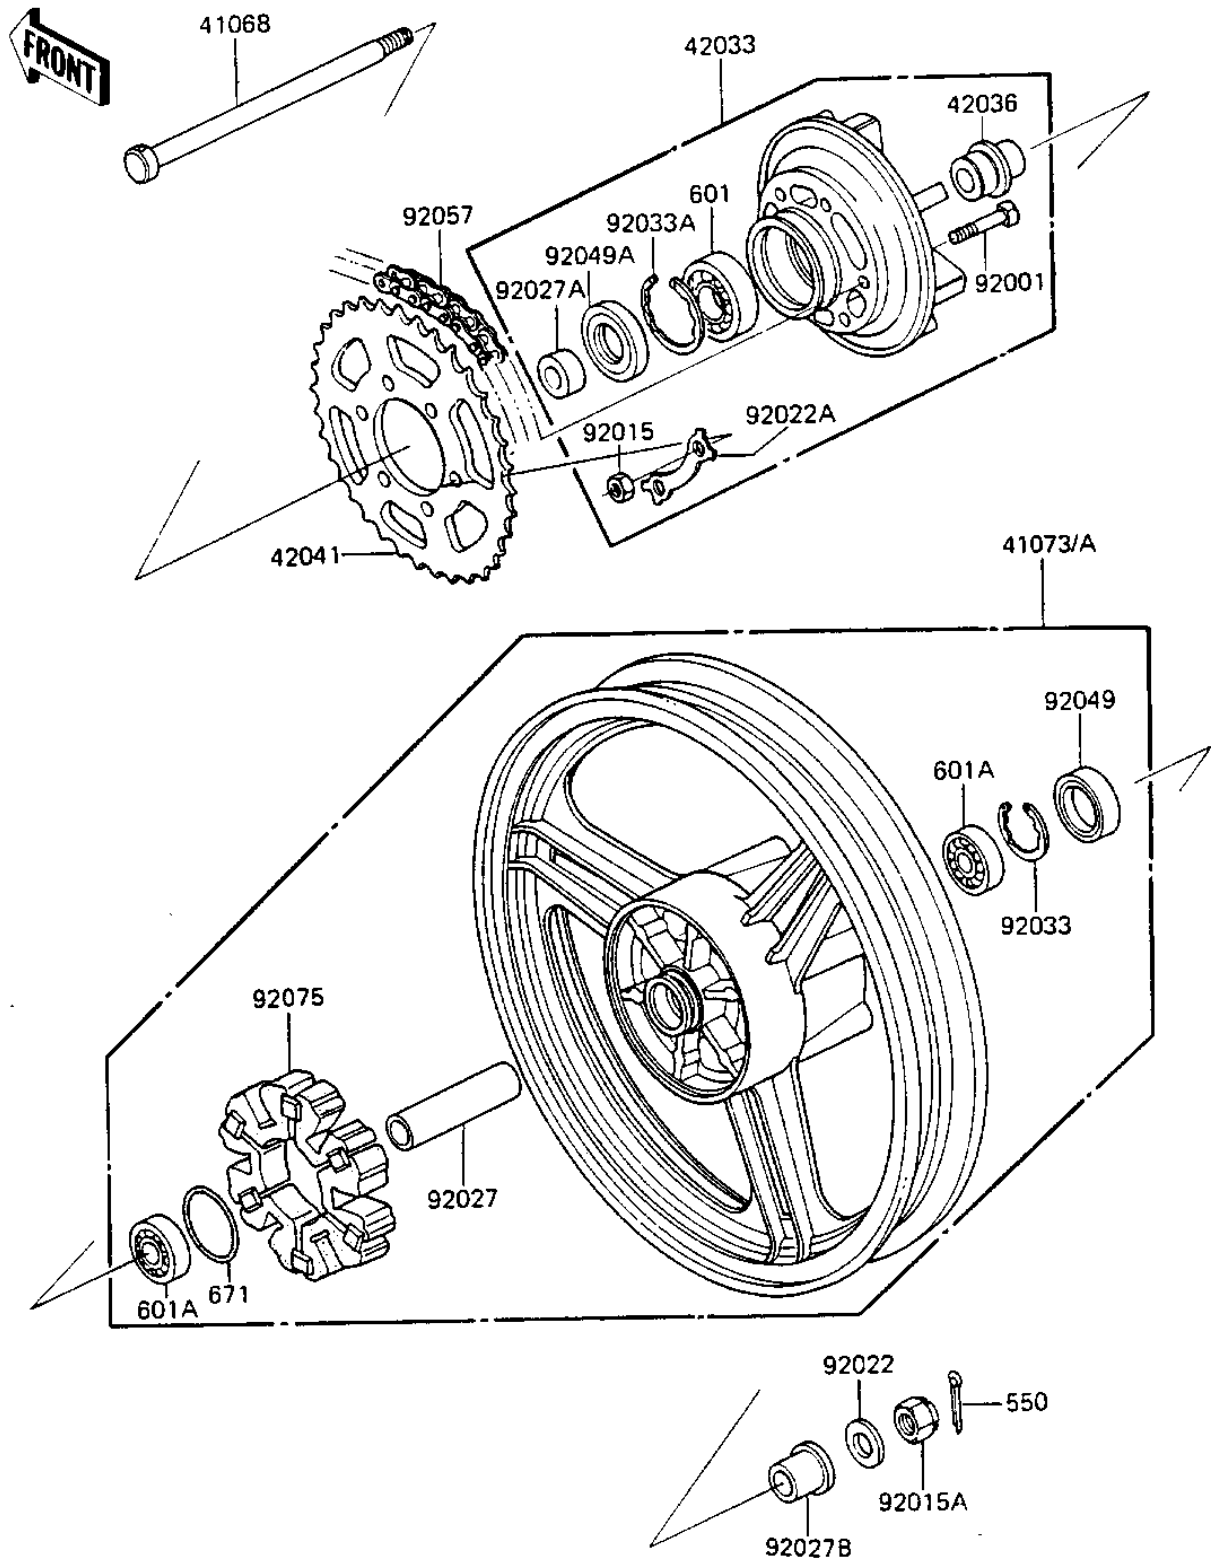

1984 GPz 750

PARTS DIAGRAM

REAR WHEEL/HUB/CHAIN

F2240-0132

1984 GPz 750

PARTS LIST

REAR WHEEL/HUB/CHAIN

ITEM NAME	PART NUMBER	QUANTITY
AXLE,RR (Ref # 41068)	41068-1126	1
WHEEL-ASSY,RR.M.GRAY (Ref # 41073A)	41073-1216-J9	1
COUPLING-ASSY,RR HUB, (Ref # 42033)	42033-1055	1
SLEEVE,RR HUB L=33M/M (Ref # 42036)	42036-1036	1
SPROCKET-HUB,38T,BLAC (Ref # 42041)	42041-1131	1
BOLT (Ref # 92001)	92001-161	6
NUT 10MM (Ref # 92015)	42045-005	6
NUT CASTLE,16MM (Ref # 92015A)	92015-055	1
WASHER SLEEVE (Ref # 92022)	42046-009	1
WASHER,LOCK (Ref # 92022A)	92022-1212	3
COLLAR,17.2X25X96 (Ref # 92027)	92027-1555	1
COLLAR,RR AXLE,LH (Ref # 92027A)	92027-1562	1
COLLAR,17X28X33 (Ref # 92027B)	92027-1566	1
CIRCLIP,47M/M (Ref # 92033)	92033-1042	1
CIRCLIP,62M/M (Ref # 92033A)	92033-1044	1
OIL SEAL,AG1556EO (Ref # 92049)	92049-1056	1
OIL SEAL (Ref # 92049A)	92050-027	1
CHAIN,DRIVE,94L (Ref # 92057)	92057-1129	1
DAMPER REAR HUB SHOCK (Ref # 92075)	42014-004	1
PIN-COTTER,4.0X35 (Ref # 550)	550D4035	1
BALL BEARING,#6206 (Ref # 601)	601B6206	1
BRG,BALL,#6303ZZC3 (Ref # 601A)	601B6303ZZ	2
"0" RING,65MM (Ref # 671)	671B2565	1