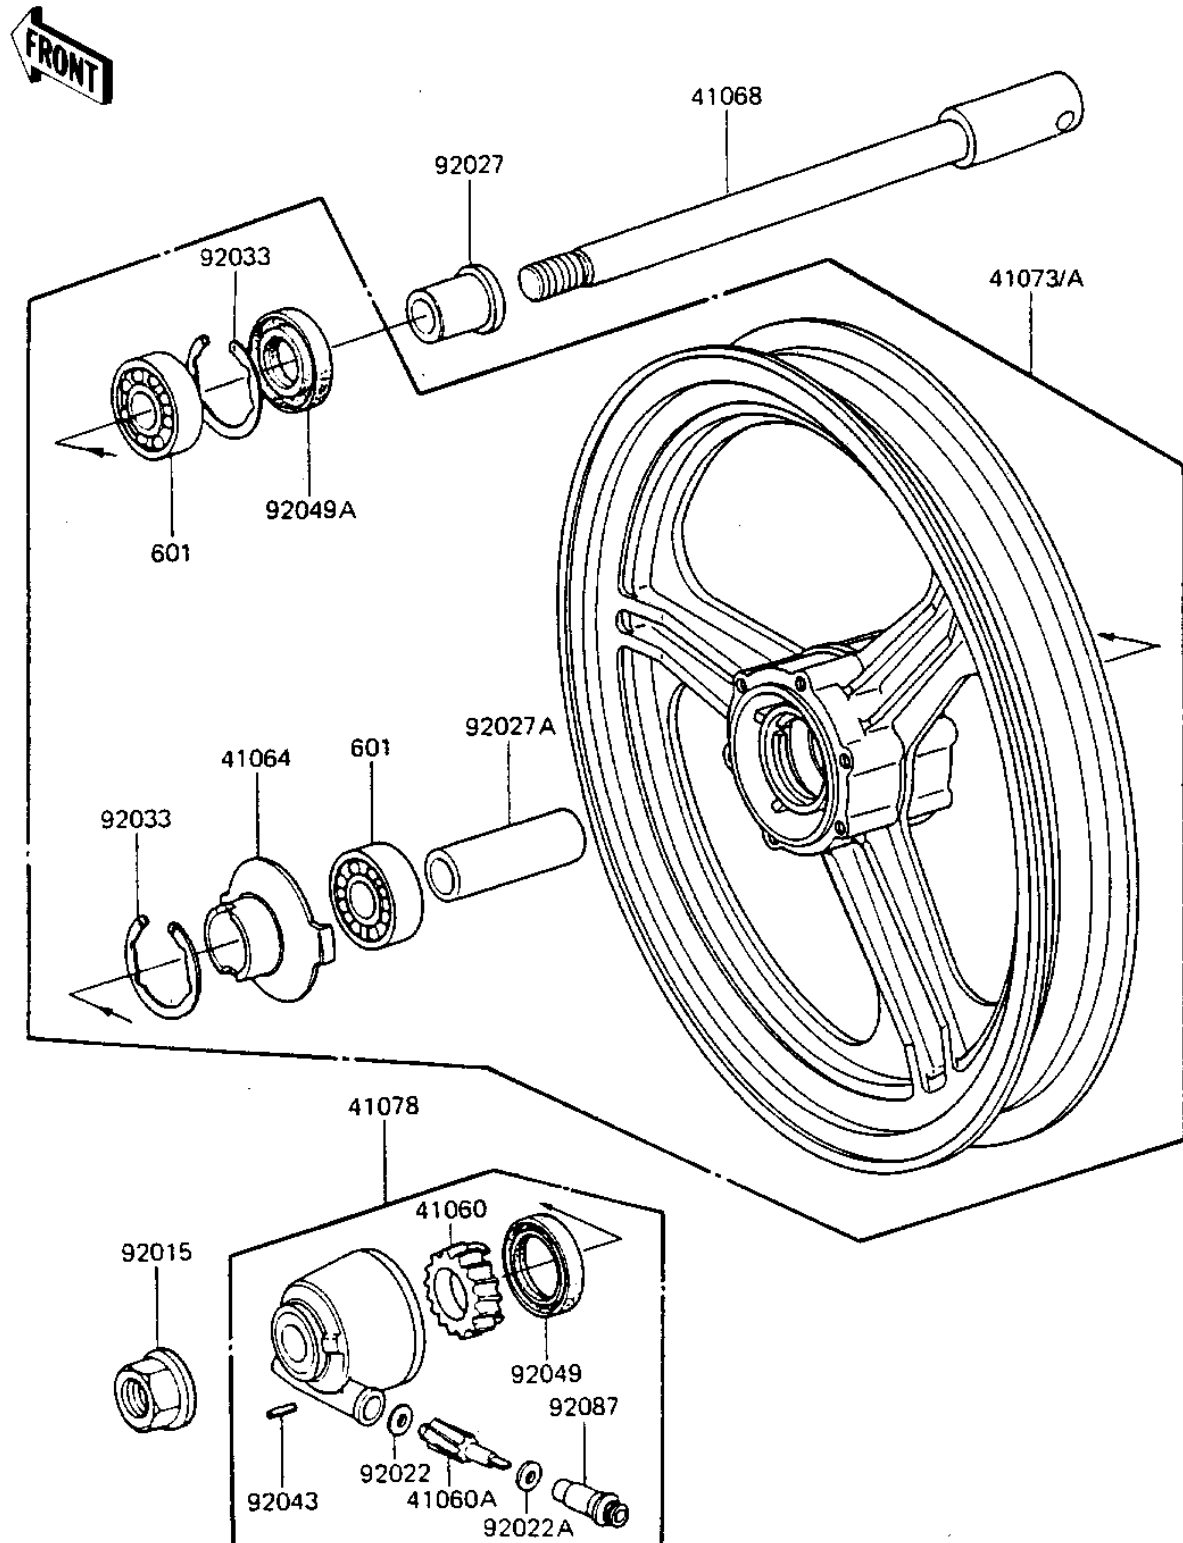

1984 GPz 750

PARTS DIAGRAM FRONT WHEEL/HUB

F 2230-0096

1984 GPz 750

PARTS LIST

FRONT WHEEL/HUB

ITEM NAME

PART NUMBER

QUANTITY
