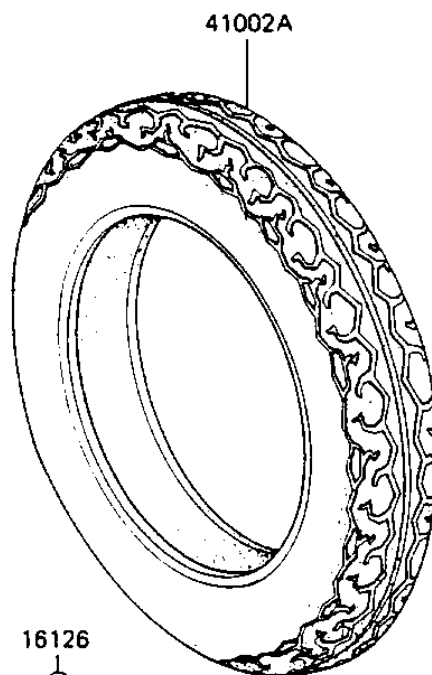

1984 GPz 750

PARTS DIAGRAM

TIRES

Kawasaki

Let the Good Times Roll®

F2210-0104

1984 GPz 750

PARTS LIST

TIRES

ITEM NAME	PART NUMBER	QUANTITY
VALVE (Ref # 16126)	16126-1136	2
TIRE 110/90-18 F17 F (Ref # 41002)	41002-1338	1
TIRE 130/80-18 K427 R (Ref # 41002A)	41002-1339	1
BALANCER-WHEEL,10G (Ref # 41075)	41075-1014	AR
BALANCER-WHEEL,20G (Ref # 41075A)	41075-1015	AR
BALANCER-WHEEL,30G (Ref # 41075B)	41075-1016	AR