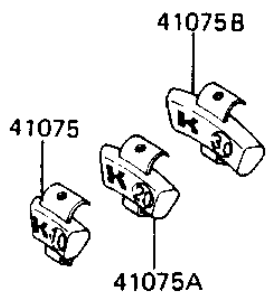

1984 GPz 750

PARTS DIAGRAM

TIRES

Kawasaki

Let the Good Times Roll®

F2210-0104

1984 GPz 750

PARTS LIST

TIRES

ITEM NAME	PART NUMBER	QUANTITY
VALVE (Ref # 16126)	16126-1136	2
TIRE 110/90-18 F17 F (Ref # 41002)	41002-1338	1
TIRE 130/80-18 K427 R (Ref # 41002A)	41002-1339	1
BALANCER-WHEEL,10G (Ref # 41075)	41075-1014	AR
BALANCER-WHEEL,20G (Ref # 41075A)	41075-1015	AR
BALANCER-WHEEL,30G (Ref # 41075B)	41075-1016	AR