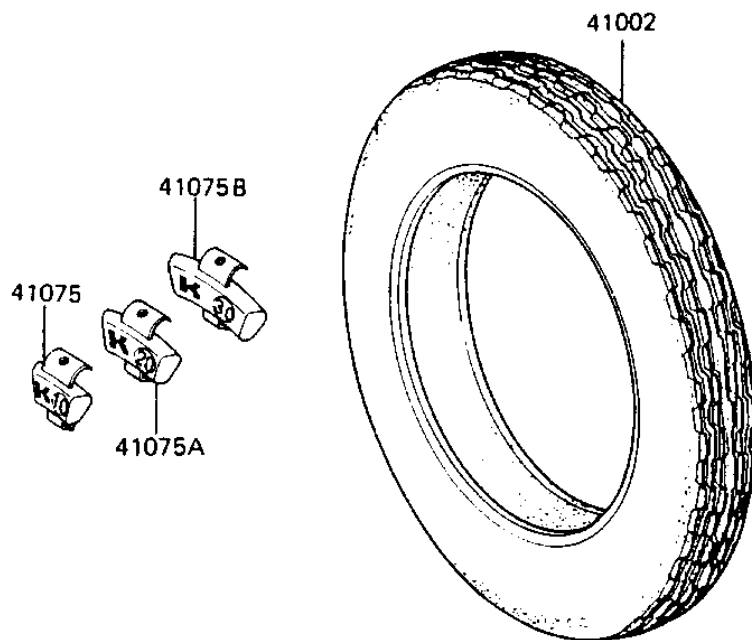

1984 GPz 750

PARTS DIAGRAM

TIRES

Kawasaki

Let the Good Times Roll®

F2210-0104

16126

41002A

16126

1984 GPz 750

PARTS LIST

TIRES

Kawasaki

Let the Good Times Roll®

ITEM NAME

PART NUMBER

QUANTITY
