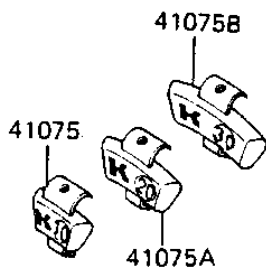

1984 GPz 750

PARTS DIAGRAM

TIRES

Kawasaki

Let the Good Times Roll®

F2210-0104

1984 GPz 750

PARTS LIST

TIRES

ITEM NAME	PART NUMBER	QUANTITY
VALVE (Ref # 16126)	16126-1136	2
TIRE 110/90-18 F17 F (Ref # 41002)	41002-1338	1
TIRE 130/80-18 K427 R (Ref # 41002A)	41002-1339	1
BALANCER-WHEEL,10G (Ref # 41075)	41075-1014	AR
BALANCER-WHEEL,20G (Ref # 41075A)	41075-1015	AR
BALANCER-WHEEL,30G (Ref # 41075B)	41075-1016	AR