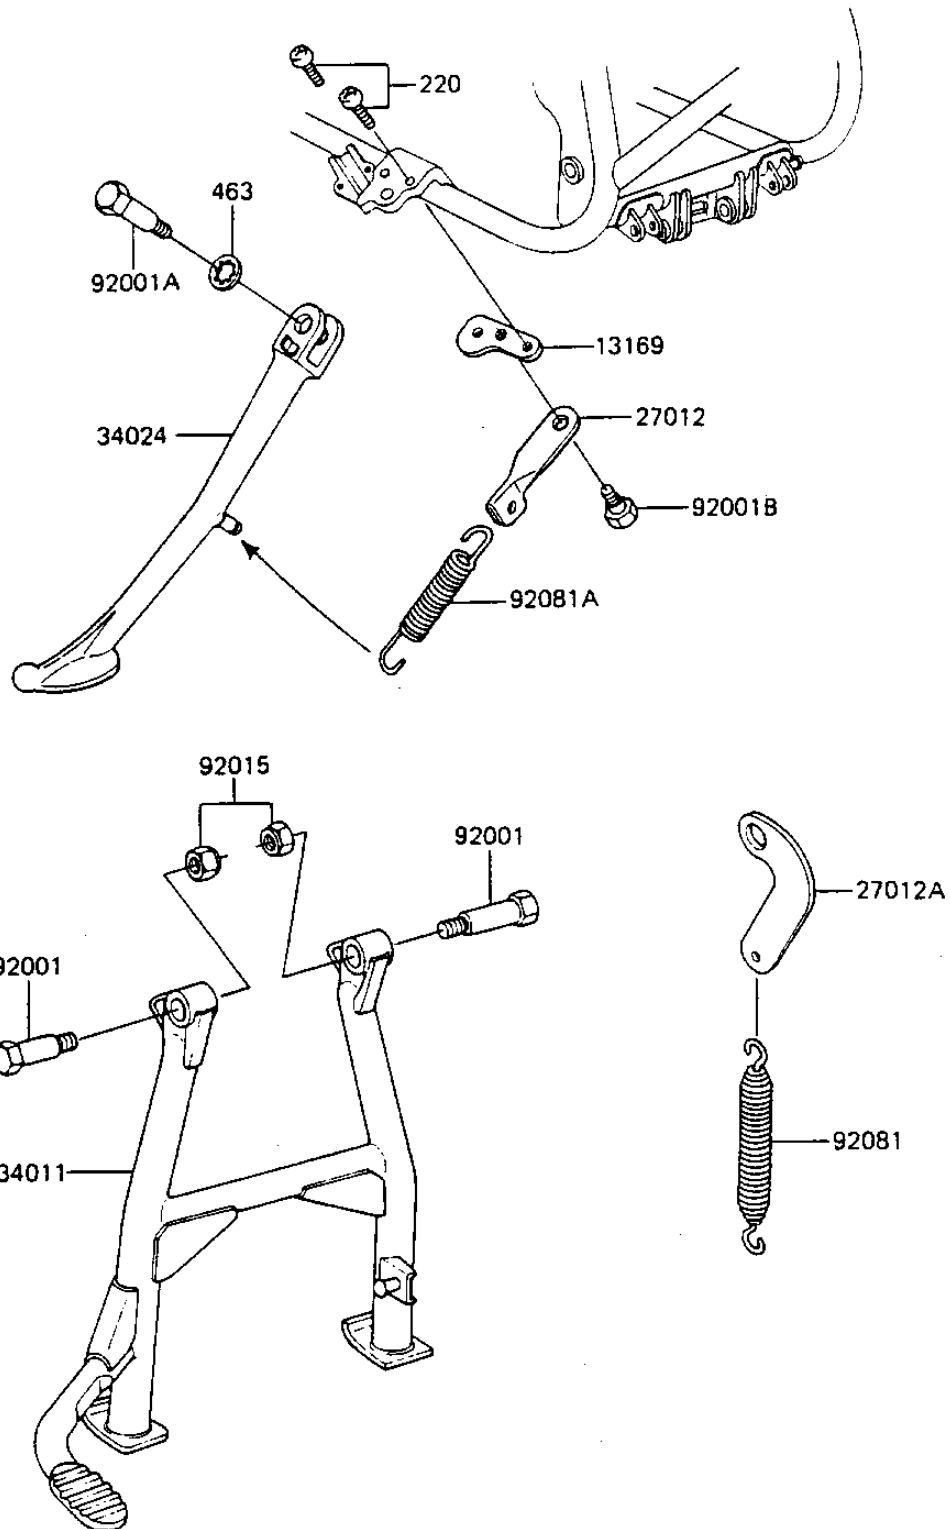

1984 GPz 750

PARTS DIAGRAM

STANDS

F2190-0132

1984 GPz 750

PARTS LIST

STANDS

ITEM NAME	PART NUMBER	QUANTITY
PLATE,SIDE STAND (Ref # 13169)	13169-1604	1
HOOK,SPRING,SIDE STAN (Ref # 27012)	27012-1047	1
HOOK,SPRING,CENTER ST (Ref # 27012A)	27012-1048	1
STAND-CENTER (Ref # 34011)	34011-1081	1
STAND-SIDE (Ref # 34024)	34024-1117	1
BOLT,MAIN STAND FITTI (Ref # 92001)	92001-1214	2
BOLT, SIDE STAND FIT (Ref # 92001A)	92003-157	1
BOLT,SIDE STAND,6MM (Ref # 92001B)	92001-1814	1
NUT,LOCK,10MM (Ref # 92015)	92019-021	2
SPRING,MAIN STAND,R.H (Ref # 92081)	92081-1145	1
SPRING,SIDE STAND,BLA (Ref # 92081A)	92081-1586	1
SCREW-PAN-CROS (Ref # 220)	220C0516	2
WASHER LOCK 12MM (Ref # 463)	463H1200	1