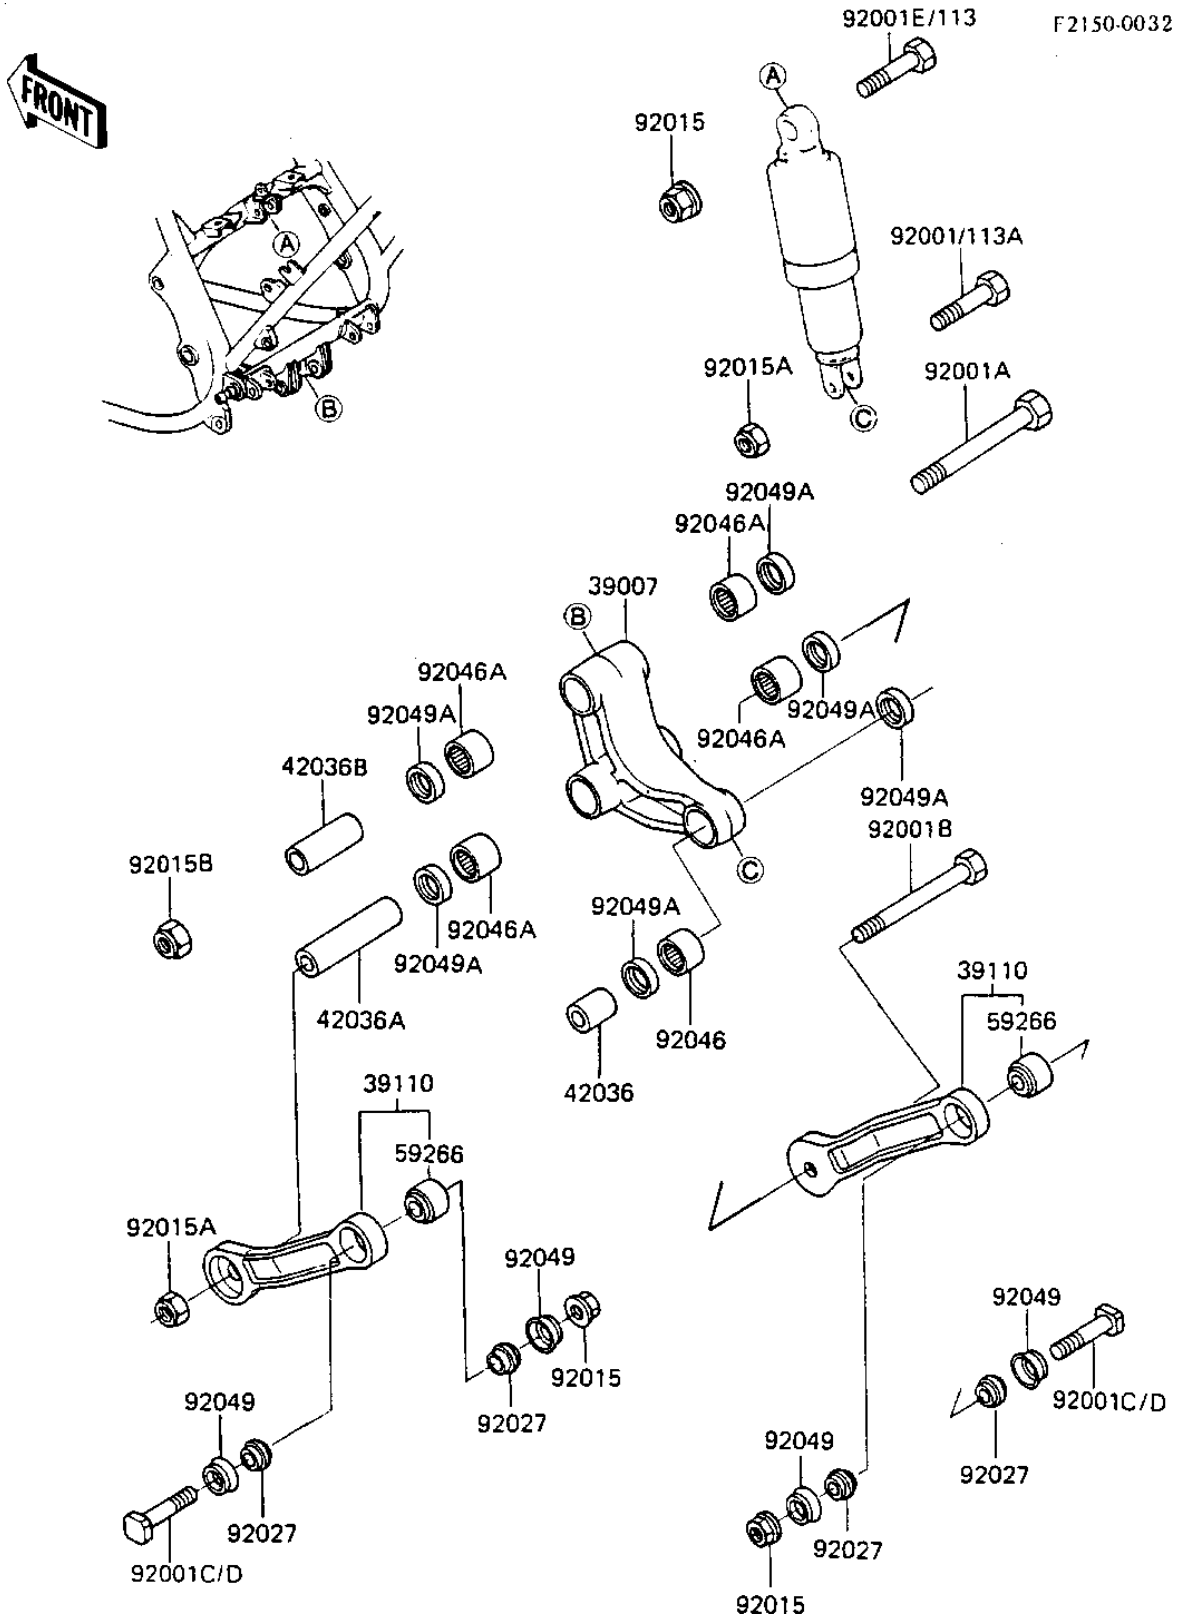

1984 GPz 750

PARTS DIAGRAM

REAR SUSPENSION

Kawasaki

Let the Good Times Roll®

1984 GPz 750

PARTS LIST

REAR SUSPENSION

ITEM NAME	PART NUMBER	QUANTITY
ARM-SUSP,UNI TRAK (Ref # 39007)	39007-1026	1
ROD-ASSY-TIE (Ref # 39110)	39110-1017	2
SLEEVE,12.1X20X26 (Ref # 42036)	42036-1072	1
SLEEVE,12.1X20X84 (Ref # 42036A)	42036-1075	1
SLEEVE,14.1X20X55 (Ref # 42036B)	42036-1084	1
JOINT-BALL (Ref # 59266)	59266-1051	2
BOLT,12X55 (Ref # 92001)	92001-1497	1
BOLT,14X108 (Ref # 92001A)	92001-1808	1
BOLT,12X106 (Ref # 92001B)	92001-1809	1
BOLT (Ref # 92001D)	92150-1402	2
BOLT,HEX HEAD,10X50 (Ref # 92001E)	92003-090	1
NUT,10MM (Ref # 92015)	92015-1415	2
NUT-LOCK,12MM (Ref # 92015A)	92019-009	2
NUT-LOCK,14MM (Ref # 92015B)	92019-011	1
COLLAR,L=5.5 (Ref # 92027)	92027-1392	4
BEARING-NEEDLE,HK2016 (Ref # 92046)	92046-1054	1
BEARING-NEEDLE,FJ-202 (Ref # 92046A)	92046-1061	4
SEAL-OIL (Ref # 92049)	92049-1083	4
SEAL-OIL,GD20X26X4 (Ref # 92049A)	92049-1108	6