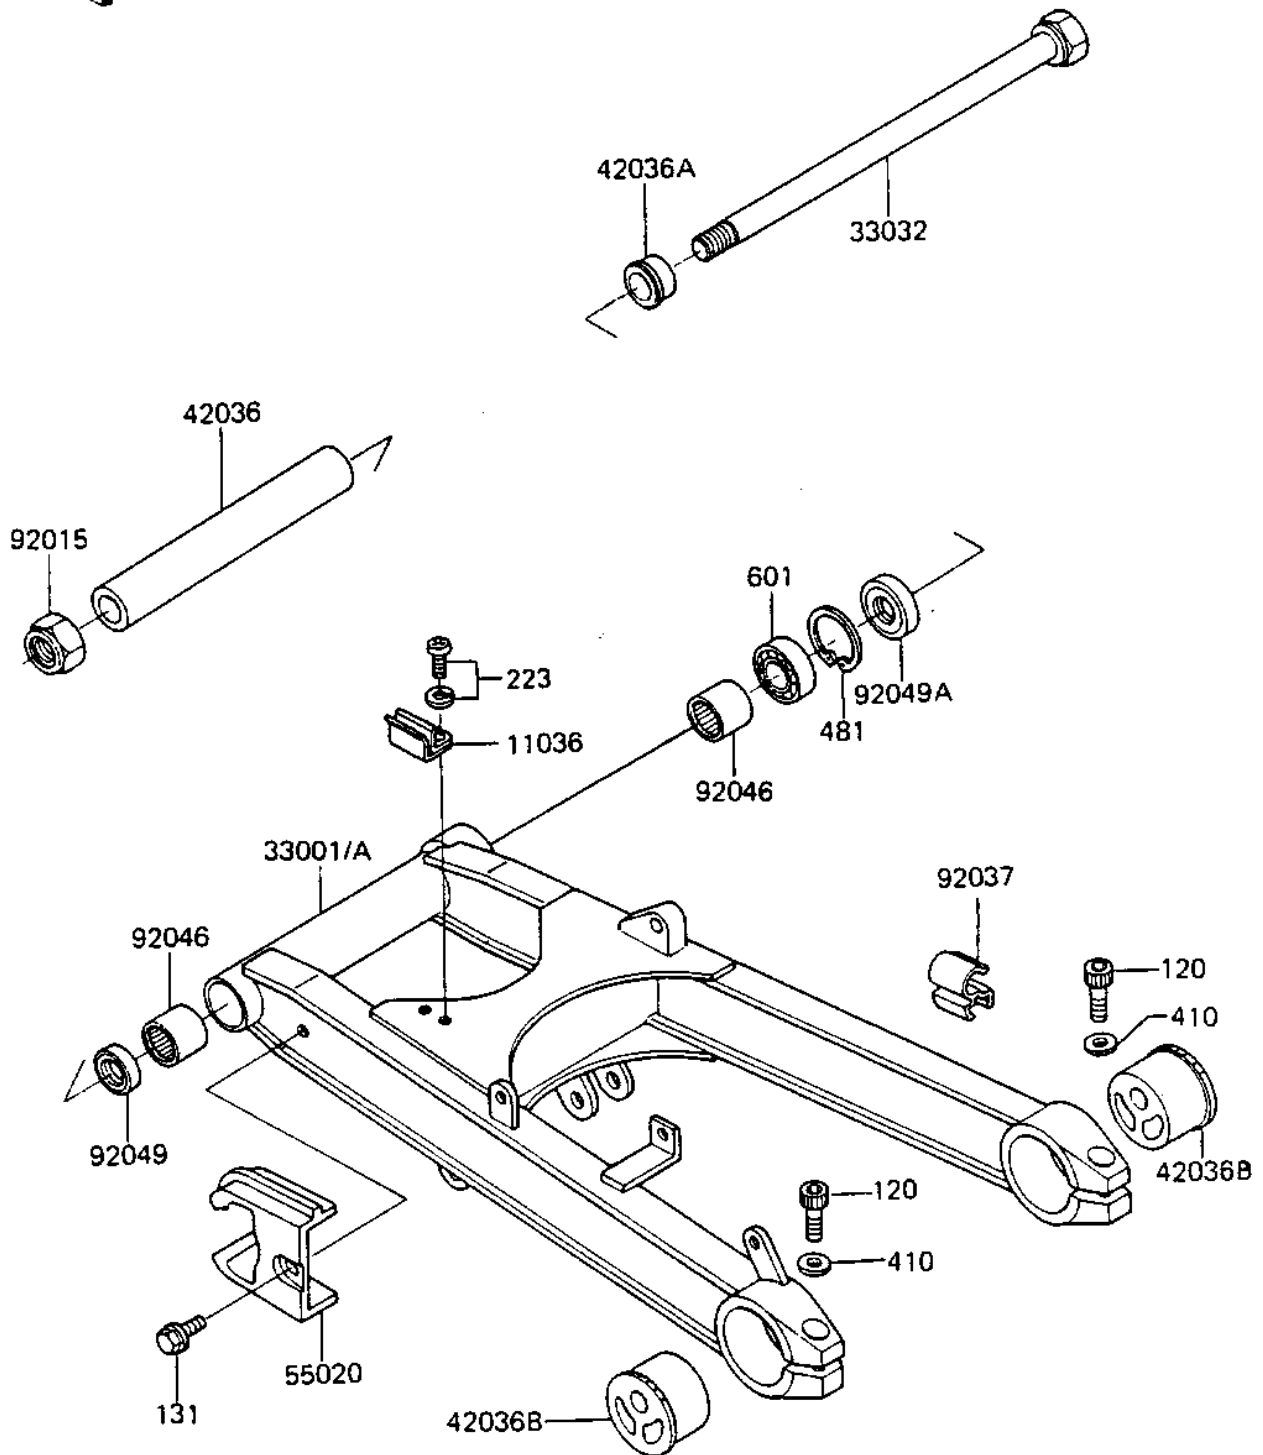

1984 GPz 750

PARTS DIAGRAM

SWING ARM

Kawasaki

Let the Good Times Roll®

F2140-0171

1984 GPz 750

PARTS LIST

SWING ARM

Kawasaki

Let the Good Times Roll®

ITEM NAME

PART NUMBER

QUANTITY
