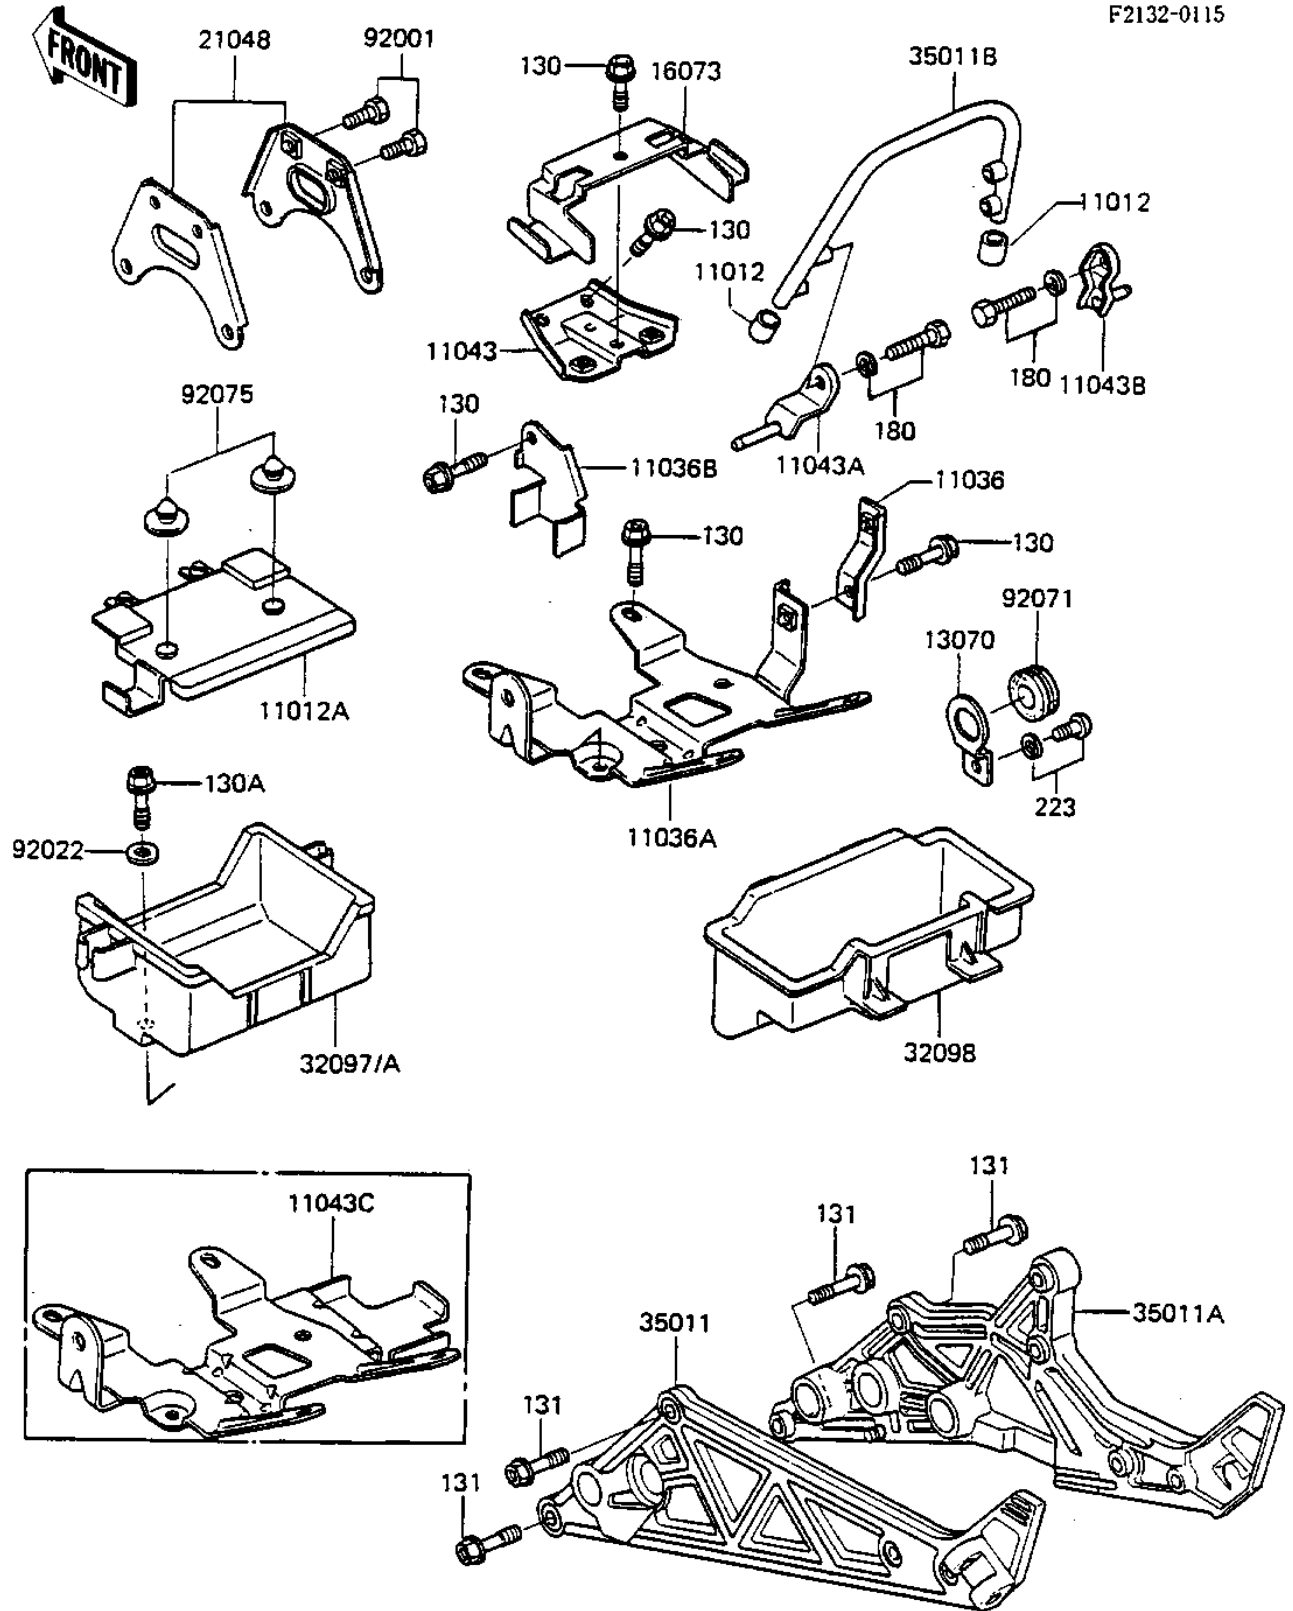

1984 GPz 750

PARTS DIAGRAM

BATTERY CASE/TOOL CASE

F2132-0115

1984 GPz 750

PARTS LIST

BATTERY CASE/TOOL CASE

Kawasaki

Let the Good Times Roll®

ITEM NAME

PART NUMBER

QUANTITY
