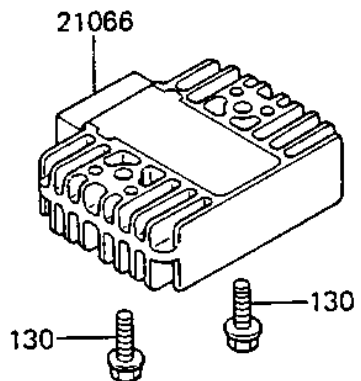

1984 GPz 750

PARTS DIAGRAM

GENERATOR/REGULATOR

Kawasaki

Let the Good Times Roll®

E1810-0091

1984 GPz 750

PARTS LIST

GENERATOR/REGULATOR

Kawasaki

Let the Good Times Roll®

ITEM NAME	PART NUMBER	QUANTITY
STATOR (Ref # 21003)	21003-1083	1
FLYWHEEL,GENERATOR (Ref # 21050)	21050-1041	1
REGULATOR-VOLTAGE (Ref # 21066)	21066-1038	1
BOLT,12X40 (Ref # 92001)	92001-1146	1
CLAMP,WIRING HARNESS (Ref # 92037)	21126-008	1
CLAMP,GENERATOR WIRE (Ref # 92037A)	92037-1122	1
BOLT-SOCKET,5X30 (Ref # 120)	120P0530	3
BOLT,FLANGED,6X20 (Ref # 130)	130B0620	2
SCREW-PAN-WS-CROS (Ref # 223)	223B0512	2