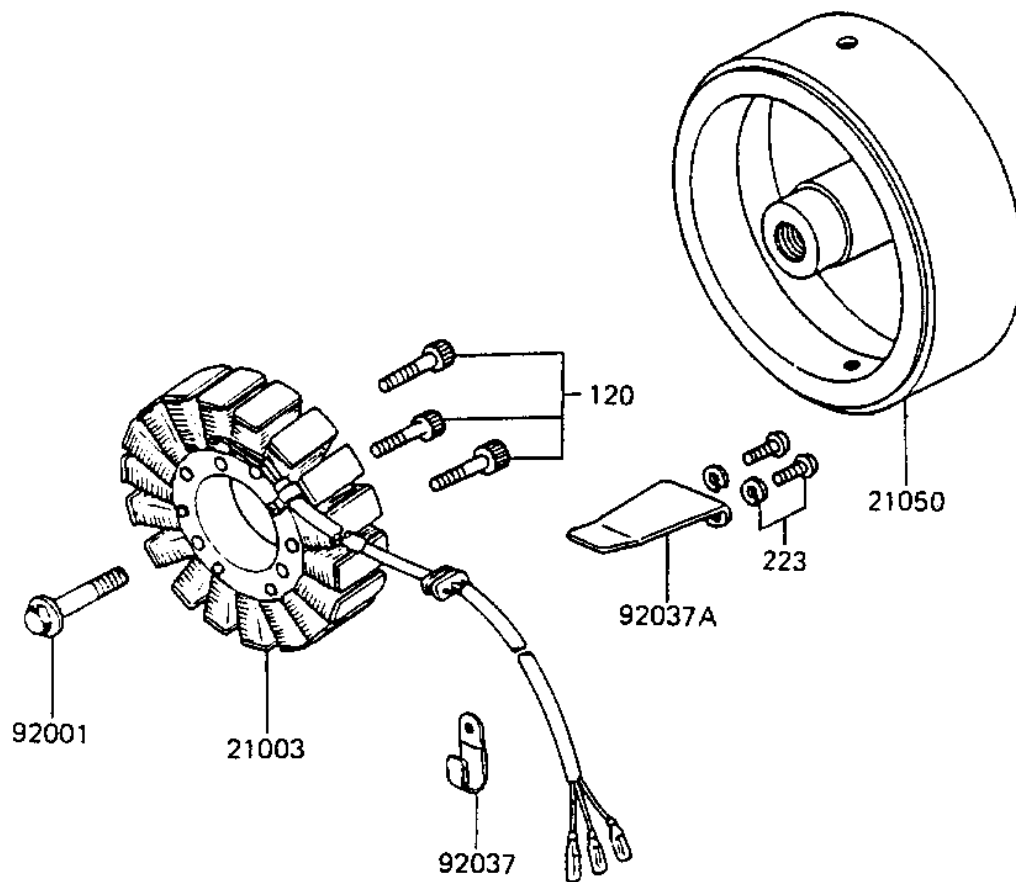

1984 GPz 750

PARTS DIAGRAM

GENERATOR/REGULATOR

Kawasaki

Let the Good Times Roll®

E1810-0091

1984 GPz 750

PARTS LIST

GENERATOR/REGULATOR

Kawasaki

Let the Good Times Roll®

ITEM NAME	PART NUMBER	QUANTITY
STATOR (Ref # 21003)	21003-1083	1
FLYWHEEL,GENERATOR (Ref # 21050)	21050-1041	1
REGULATOR-VOLTAGE (Ref # 21066)	21066-1038	1
BOLT,12X40 (Ref # 92001)	92001-1146	1
CLAMP,WIRING HARNESS (Ref # 92037)	21126-008	1
CLAMP,GENERATOR WIRE (Ref # 92037A)	92037-1122	1
BOLT-SOCKET,5X30 (Ref # 120)	120P0530	3
BOLT,FLANGED,6X20 (Ref # 130)	130B0620	2
SCREW-PAN-WS-CROS (Ref # 223)	223B0512	2