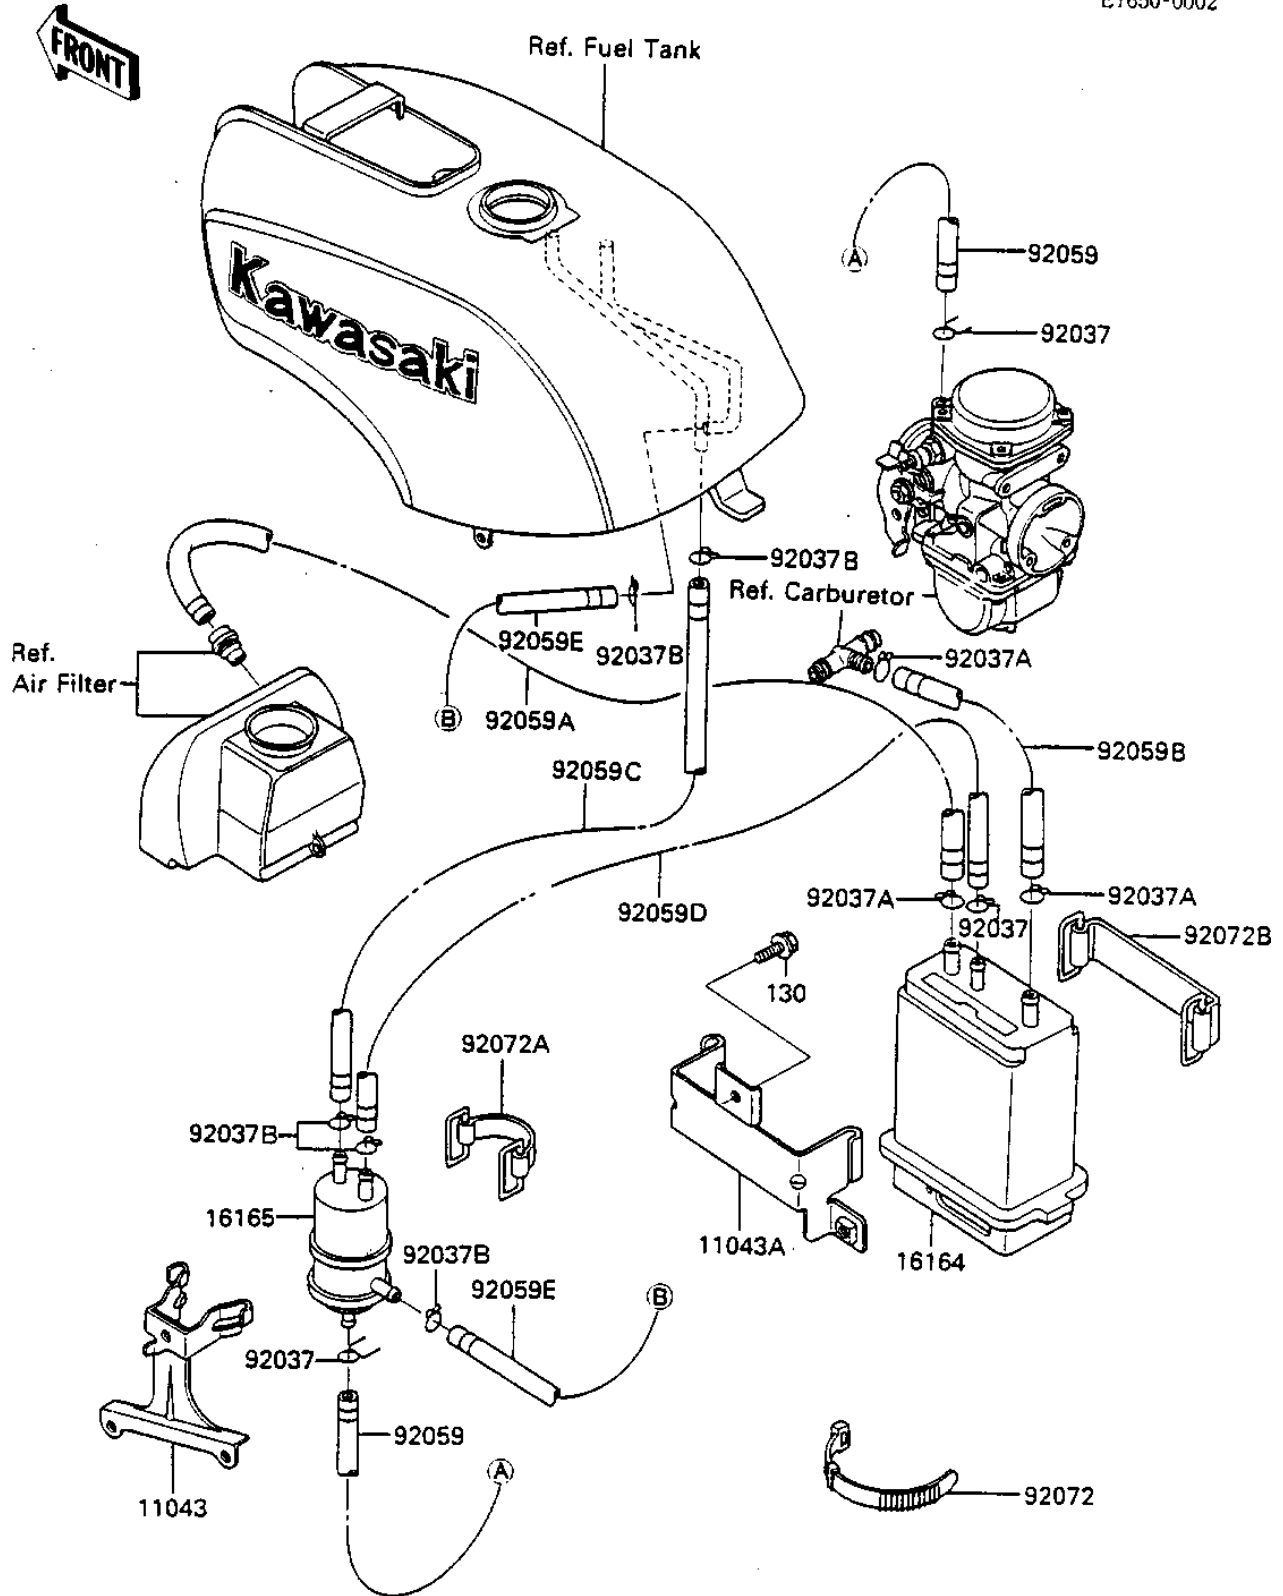

1984 GPz 750

PARTS DIAGRAM

CANISTER

E1650-0002

1984 GPz 750

PARTS LIST

CANISTER

ITEM NAME	PART NUMBER	QUANTITY
BRACKET,SEPARATOR (Ref # 11043)	11043-1475	1
BRACKET,CANISTER (Ref # 11043A)	11043-1511	1
CANISTER (Ref # 16164)	16164-1052	1
SEPARATOR (Ref # 16165)	16165-1001	1
CLAMP-PIPE (Ref # 92037)	92037-072	2
CLAMP-HOSE (Ref # 92037A)	92037-1104	3
CLAMP,CHAIN OILER (Ref # 92037B)	92037-147	6
TUBE,4X9X470 (Ref # 92059)	92059-1402	1
TUBE,7X12X1060,GREEN (Ref # 92059A)	92059-1421	1
TUBE,7X12X300,YELLOW (Ref # 92059B)	92059-1411	1
TUBE,5X10X320,BLUE (Ref # 92059C)	92059-1499	1
TUBE,5X10X470,BLUE (Ref # 92059D)	92059-1500	1
TUBE,5X10X430,RED (Ref # 92059E)	92059-1501	1
BAND,WIRING HARNESS (Ref # 92072)	92072-056	1
BAND,TOOL (Ref # 92072A)	92072-066	1
BAND,BATTERY (Ref # 92072B)	92072-071	1
BOLT-FLANGED (Ref # 130)	130G0608	1