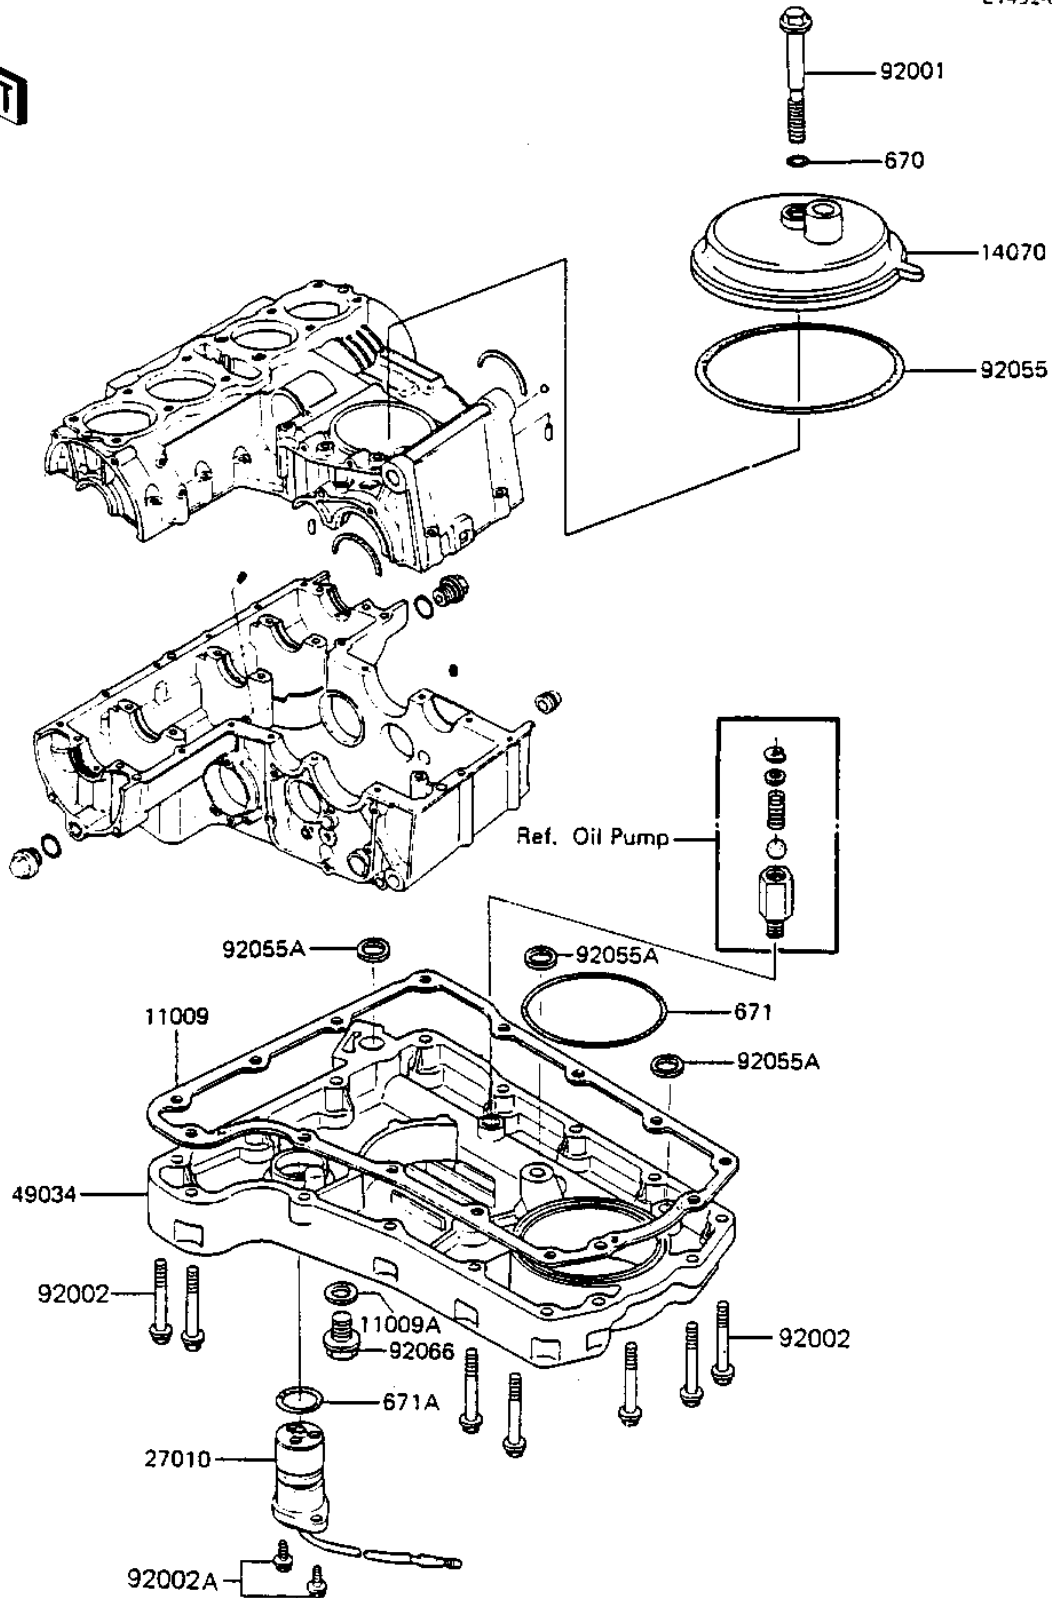

1984 GPz 750

PARTS DIAGRAM

BREATHER COVER/OIL PAN

E1432-0014

1984 GPz 750

PARTS LIST

BREATHER COVER/OIL PAN

ITEM NAME

PART NUMBER

QUANTITY
