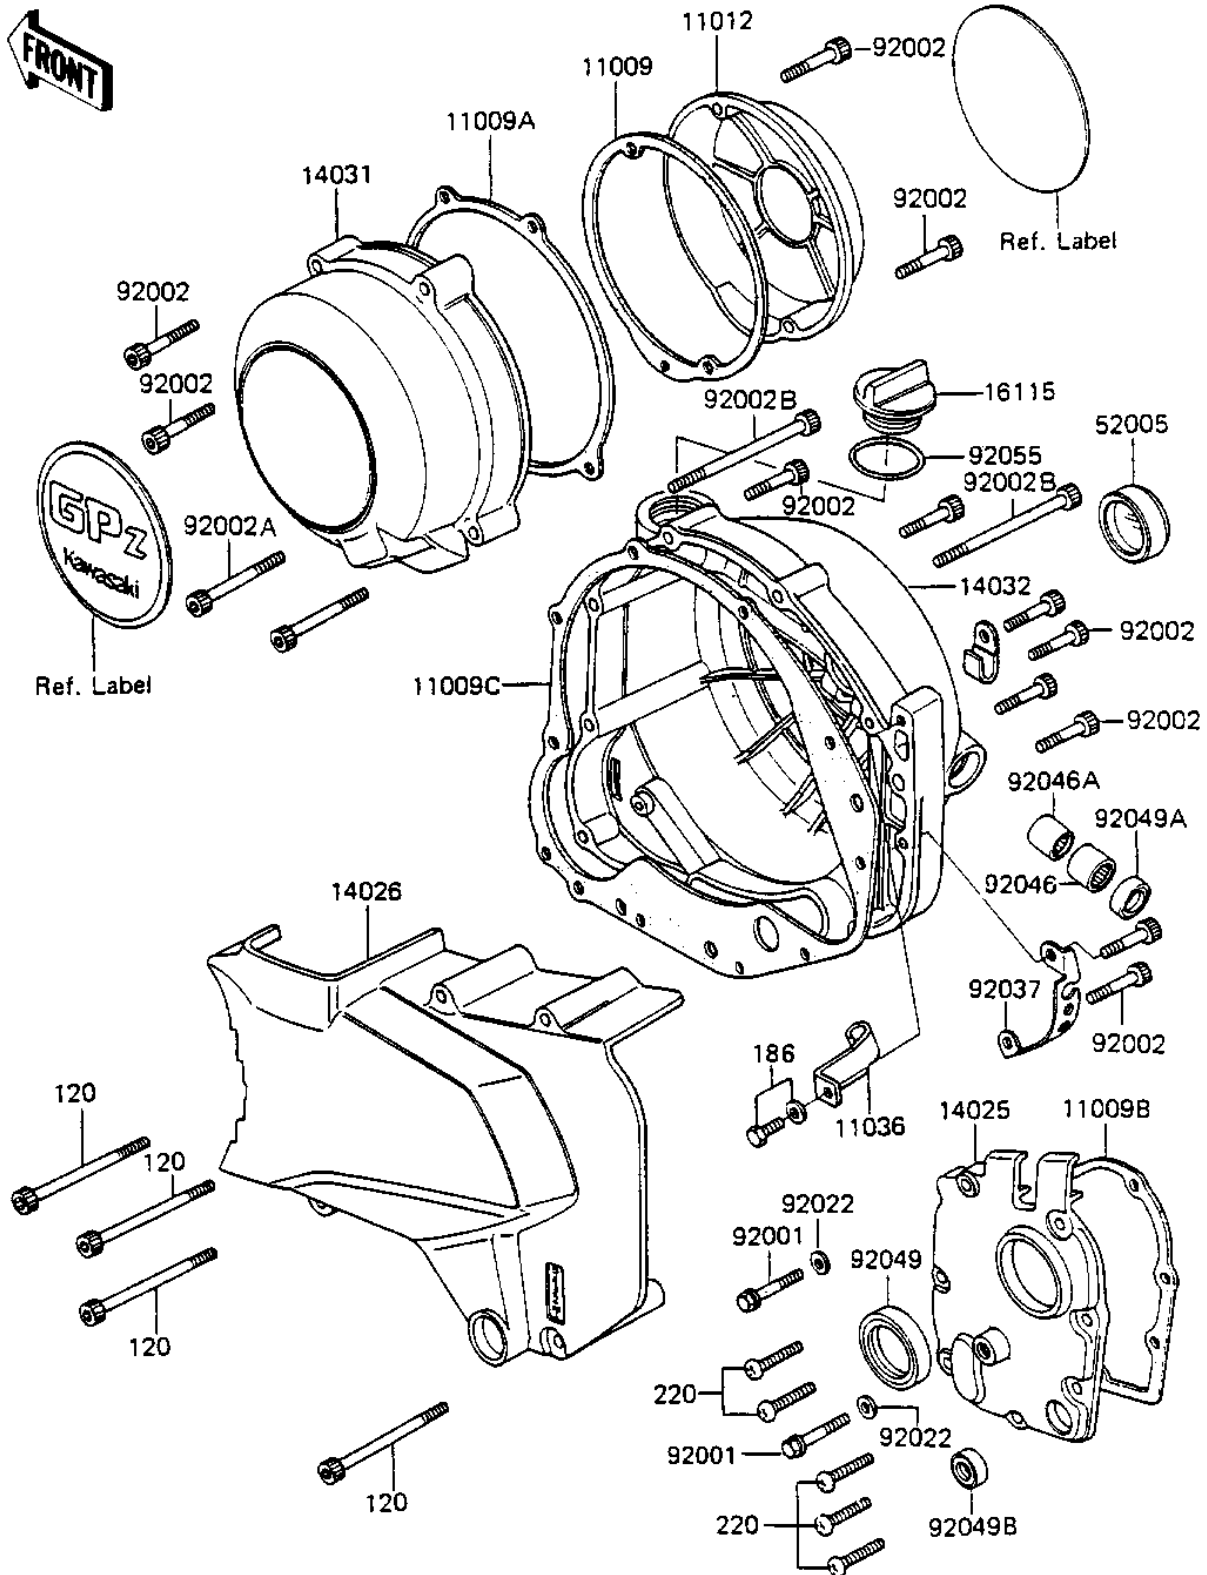

1984 GPz 750

PARTS DIAGRAM ENGINE COVERS

E1431-0123

1984 GPz 750

PARTS LIST ENGINE COVERS

ITEM NAME

PART NUMBER

QUANTITY
