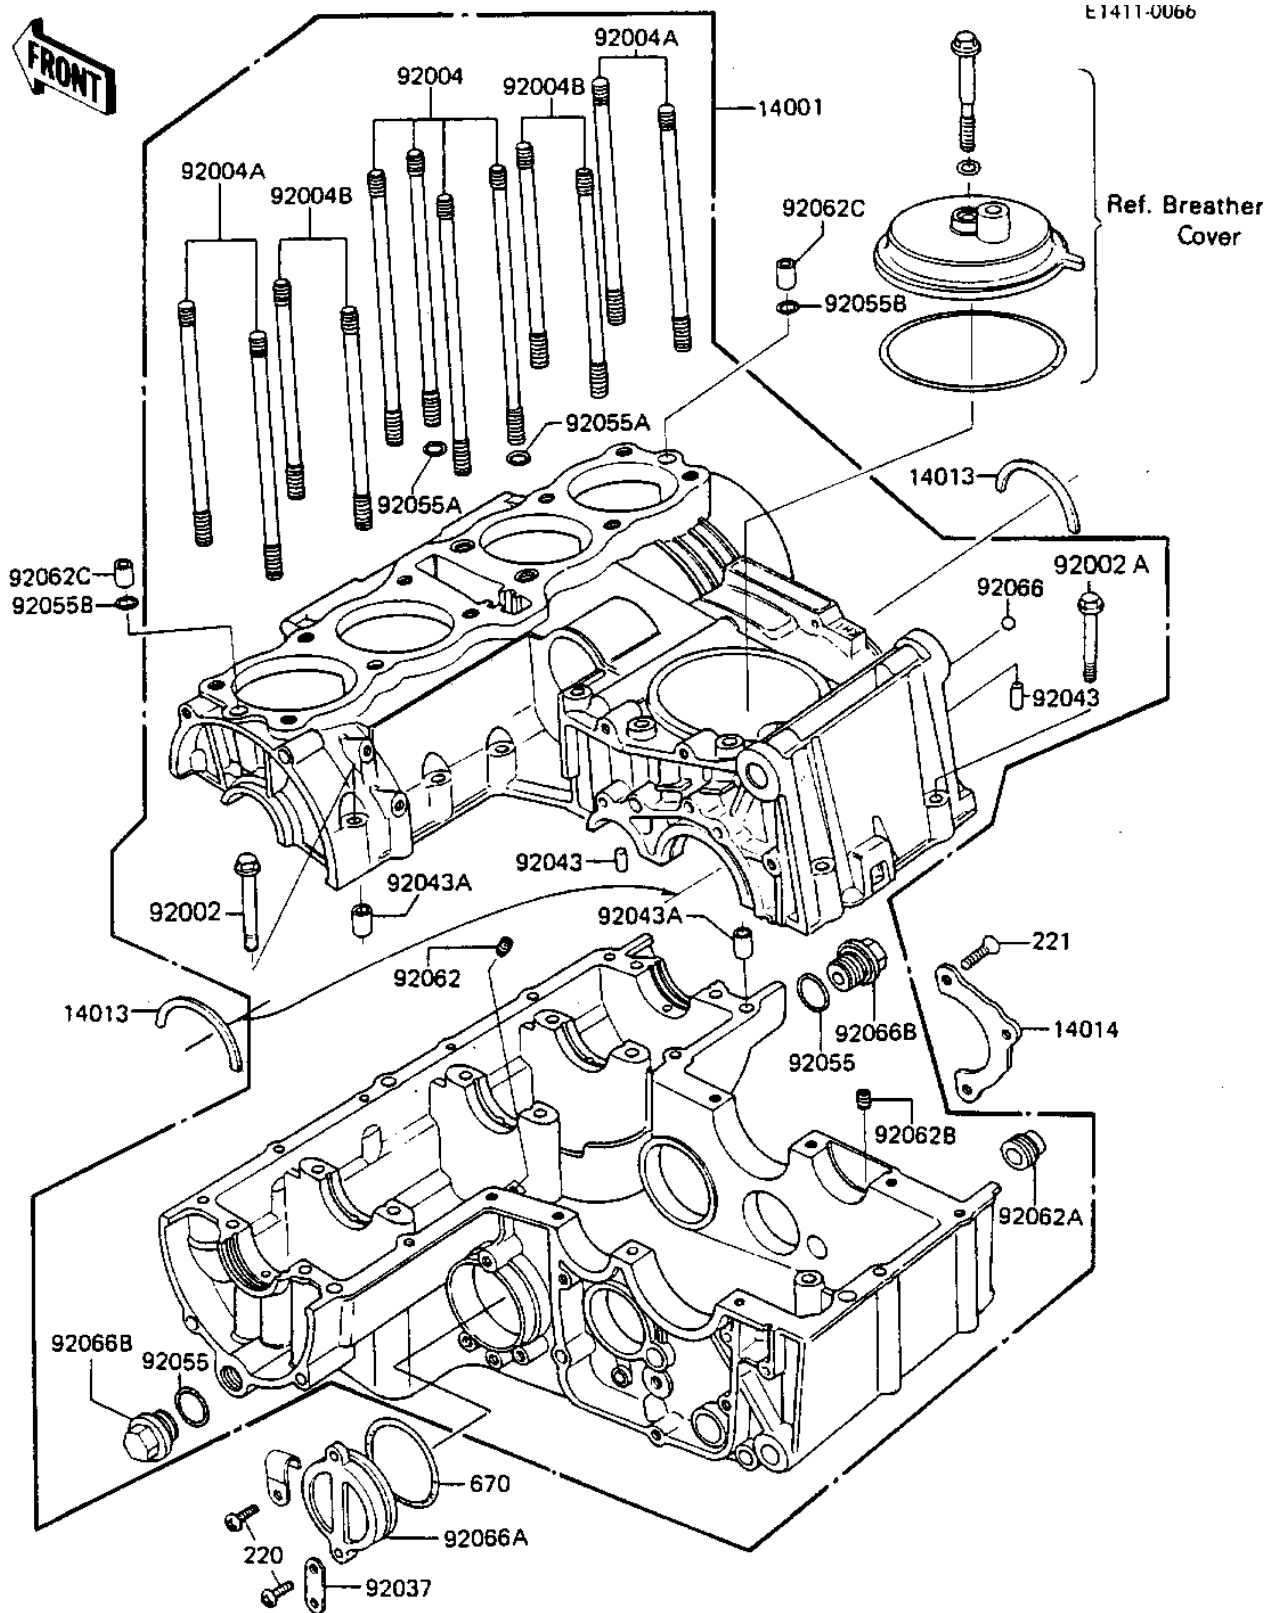

1983 GPz 750

PARTS DIAGRAM

CRANKCASE

Kawasaki

Let the Good Times Roll®

1983 GPz 750

PARTS LIST CRANKCASE

ITEM NAME	PART NUMBER	QUANTITY
SET-CRANKCASE,F.BLACK (Ref # 14001)	14001-5120	1
RING BEARING SETTING (Ref # 14013)	14013-004	2
PLATE,POSITIONING (Ref # 14014)	14014-1007	1
BOLT,6X50 (Ref # 92002)	92002-1079	2
BOLT,6X40 (Ref # 92002A)	92002-1080	1
STUD,10X153 (Ref # 92004)	92004-062	4
STUD,10X133 (Ref # 92004A)	92004-1004	4
STUD,10X116 (Ref # 92004B)	92004-1007	4
CLAMP (Ref # 92037)	92037-1575	1
PIN DOWEL 6MM (Ref # 92043)	92042-016	2
PIN,DOWEL,10X8.2X14 (Ref # 92043A)	92043-1037	2
RING-O (Ref # 92055)	92055-1146	2
"O" RING,8.8MM (Ref # 92055A)	92055-099	2
O RING (Ref # 92055B)	670D2010	2
NOZZLE,OIL BIAS (Ref # 92062)	92062-011	1
NOZZLE (Ref # 92062A)	92062-014	1
NOZZLE (Ref # 92062B)	92062-015	1
NOZZLE (Ref # 92062C)	92062-016	2
PLUG (Ref # 92066)	92066-057	1
PLUG,SECONDARY SHAFT (Ref # 92066A)	92066-1019	1
PLUG,MAIN GALLERY,18X (Ref # 92066B)	92066-1096	2
SCREW PAN HEAD 6X20 (Ref # 220)	220B0620	2
SCREW CNTSNK HD 6X20 (Ref # 221)	221B0620	1
"O" RING,46MM (Ref # 670)	670B3046	1