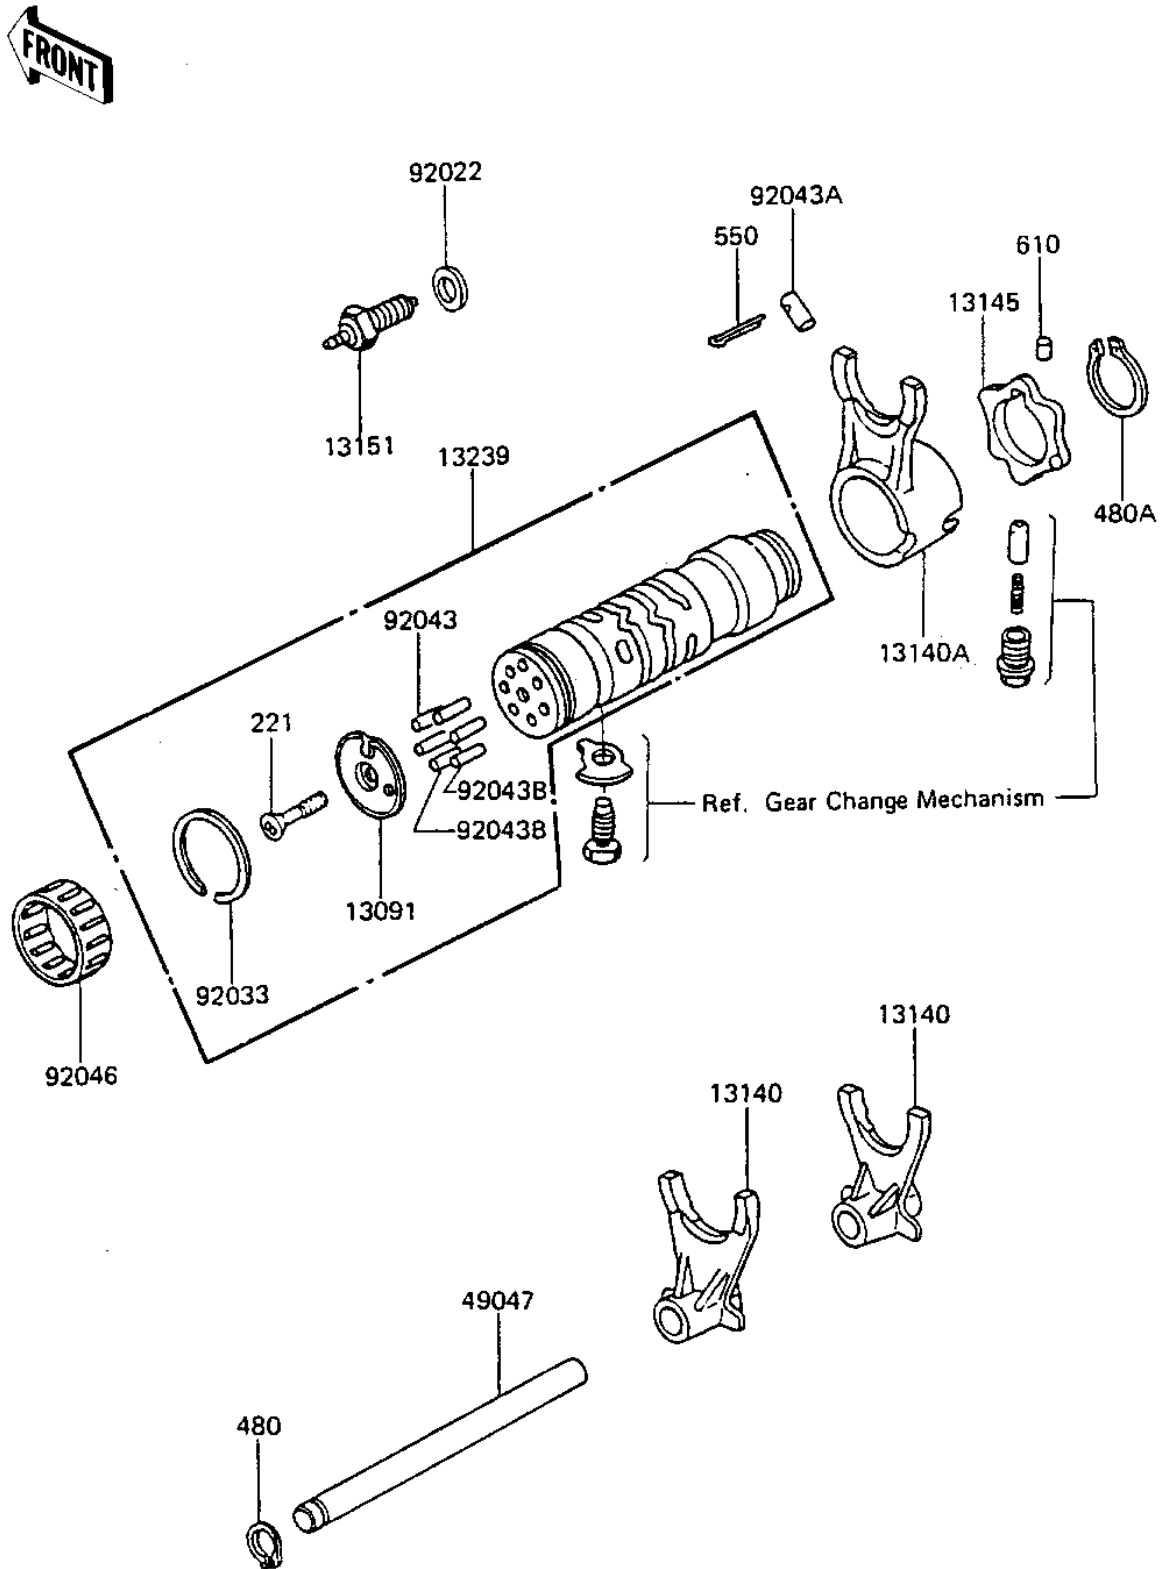

1984 GPz 750

PARTS DIAGRAM

GEAR CHANGE DRUM & FORKS

E1362-0003

1984 GPz 750

PARTS LIST

GEAR CHANGE DRUM & FORKS

Kawasaki

Let the Good Times Roll®

ITEM NAME

PART NUMBER

QUANTITY
