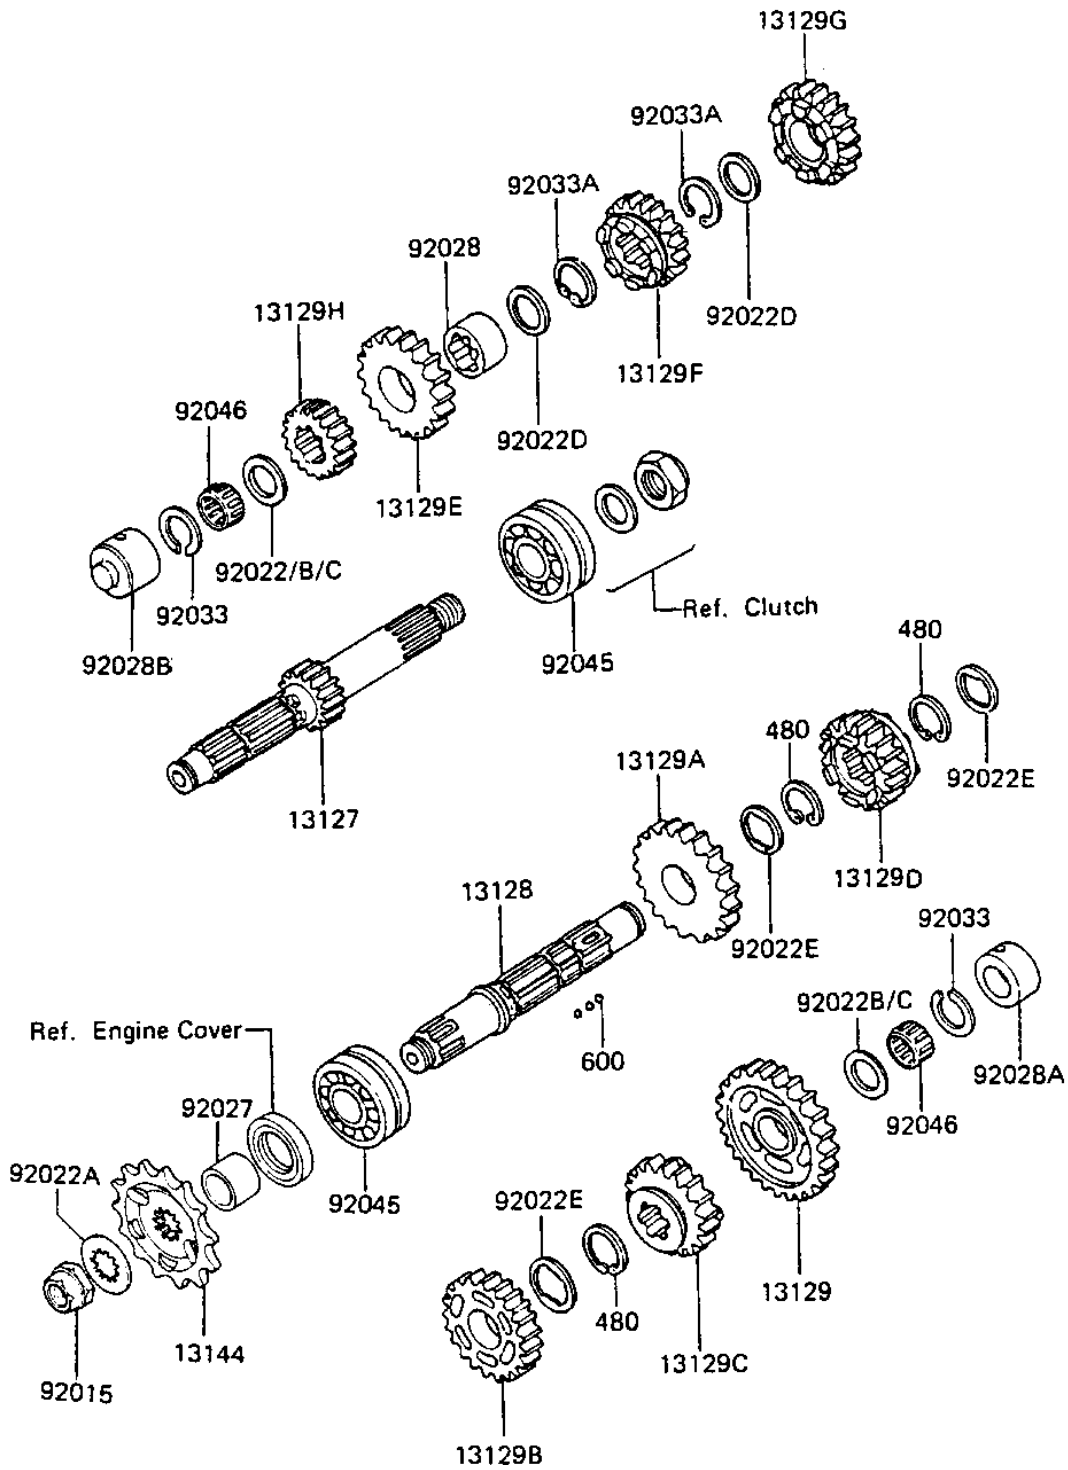

1984 GPz 750

PARTS DIAGRAM

TRANSMISSION

E1361-0117

1984 GPz 750

PARTS LIST TRANSMISSION

| ITEM NAME | PART NUMBER | QUANTITY |
|--------------------------------------|-------------|----------|
| SHAFT,DRIVE (Ref # 13127) | 13127-1018 | 1 |
| SHAFT-TRANSMISSION OU (Ref # 13128) | 13128-1051 | 1 |
| LOW GEAR,OUTPUT SHAFT (Ref # 13129) | 13129-1046 | 1 |
| 2ND GEAR,OUTPUT SHAFT (Ref # 13129A) | 13129-1047 | 1 |
| 3RD GEAR,OUTPUT SHAFT (Ref # 13129B) | 13129-1048 | 1 |
| 4TH GEAR,OUTPUT SHAFT (Ref # 13129C) | 13129-1049 | 1 |
| TOP GEAR,DRIVEN SHAFT (Ref # 13129D) | 13129-1201 | 1 |
| GEAR,INPUT TOP,24T (Ref # 13129E) | 13129-1425 | 1 |
| GEAR,INPUT 3RD&22T (Ref # 13129F) | 13260-1202 | 1 |
| GEAR,INPUT 4TH,25T (Ref # 13129G) | 13129-1446 | 1 |
| 2ND GEAR,DRIVE (Ref # 13129H) | 13130-041 | 1 |
| SPROCKET-OUTPUT,15T (Ref # 13144) | 13144-1084 | 1 |
| NUT,20MM (Ref # 92015) | 92015-1254 | 1 |
| WASHER,PLAIN (Ref # 92022) | 92022-1026 | AR |
| WASHER (Ref # 92022A) | 92200-1065 | 1 |
| WASHER THRUST (Ref # 92022B) | 92022-112 | 2 |
| SHIM-KICK SHAFT (Ref # 92022C) | 92022-144 | AR |
| WASHER PLAIN (Ref # 92022D) | 92022-161 | 2 |
| WASHER,LOCK (Ref # 92022E) | 92024-069 | 3 |
| COLLAR,25X32X23.5L (Ref # 92027) | 92027-1106 | 1 |
| BUSHING,DRV SHFT TOP (Ref # 92028) | 92028-1007 | 1 |
| BUSHING,27X34X18.6 (Ref # 92028A) | 92028-1151 | 1 |
| BUSHING,INPUT SHAFT (Ref # 92028B) | 92028-1199 | 1 |
| CIRCLIP (Ref # 92033) | 92033-015 | 2 |
| CIRCLIP (Ref # 92033A) | 92033-026 | 2 |
| BEARING,BALL (Ref # 92045) | 92045-035 | 2 |
| BEARING-NEEDLE,20V271 (Ref # 92046) | 92046-1045 | 2 |
| CIRCLIP,30MM (Ref # 480) | 480J3000 | 3 |
| BALL STEEL 5/32' (Ref # 600) | 600A0500 | 3 |