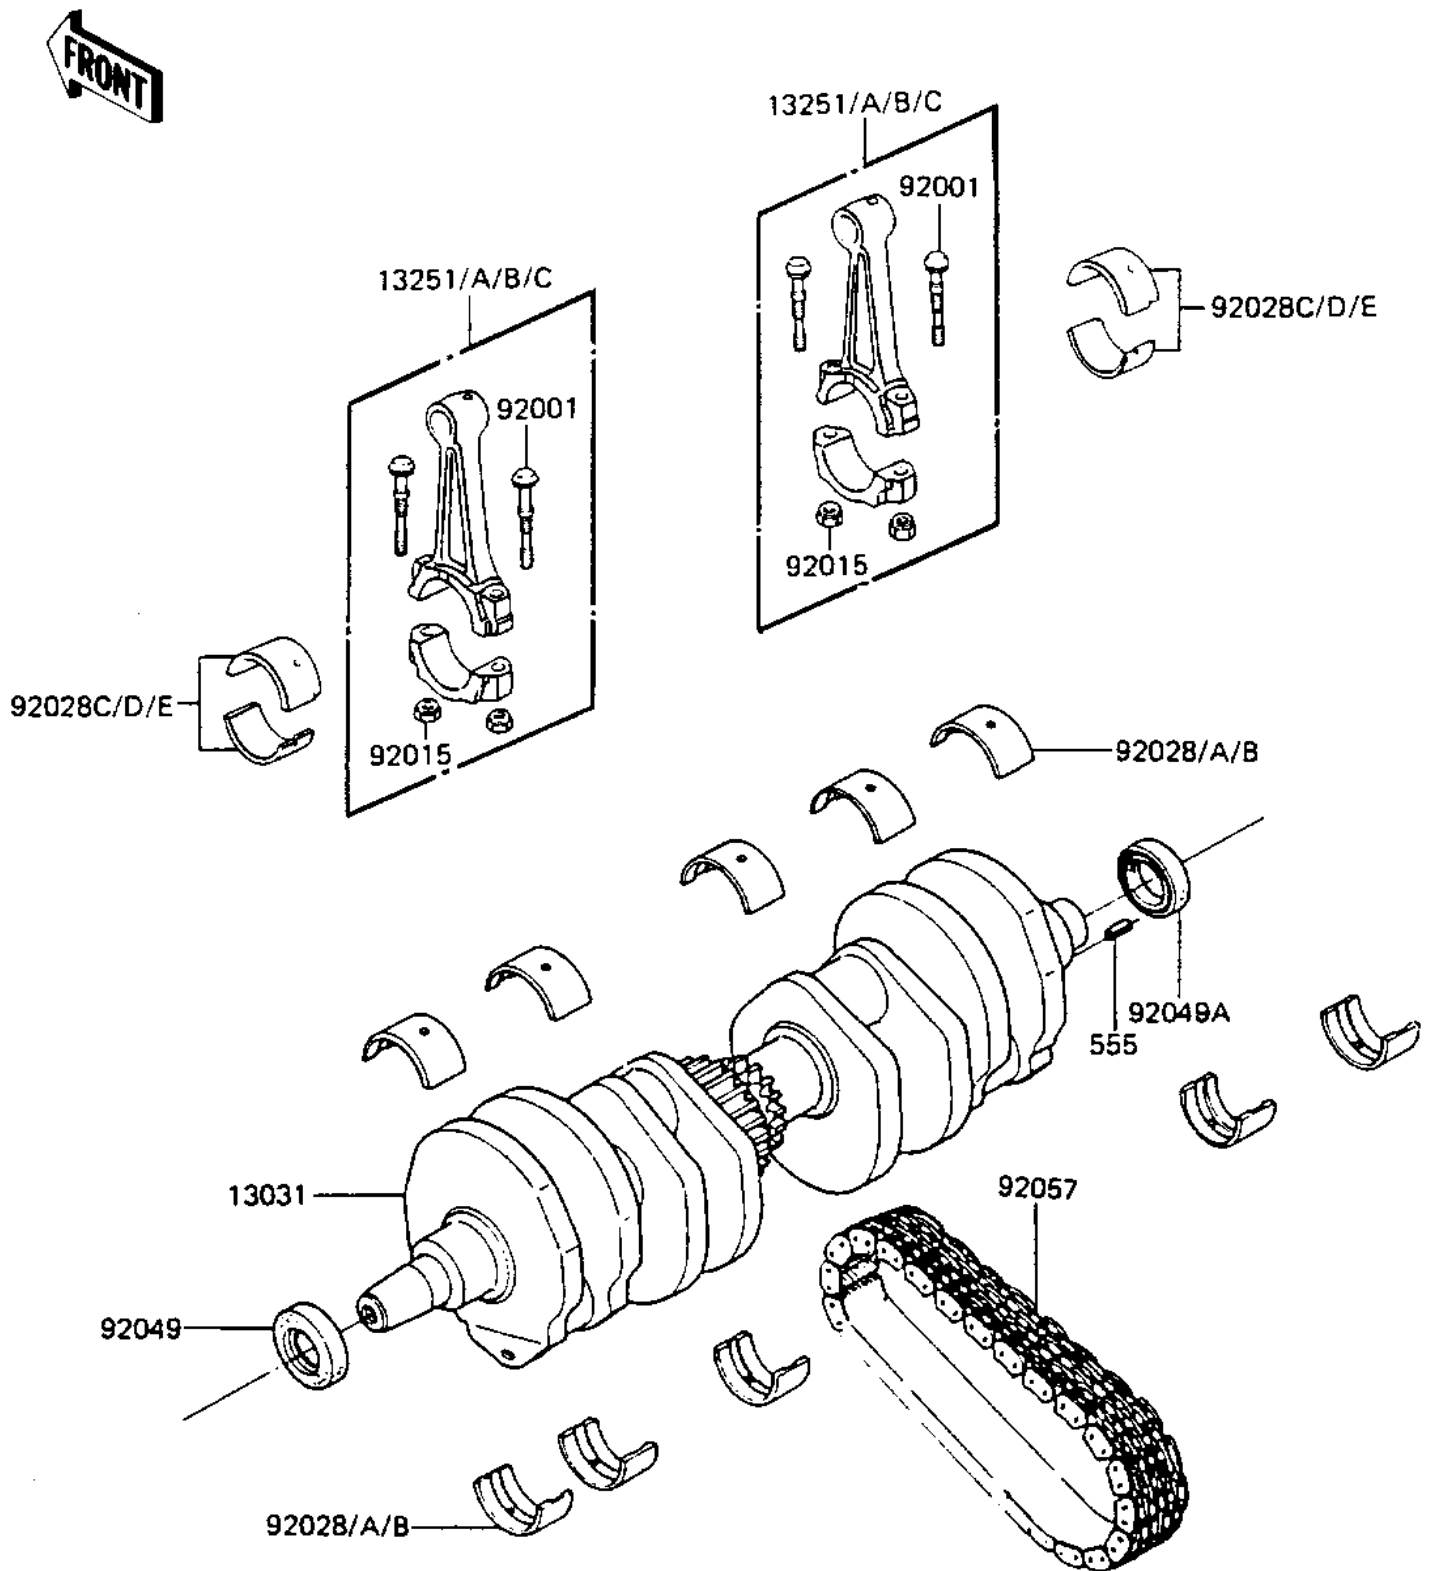

## PARTS DIAGRAM

### CRANKSHAFT

**Kawasaki**

Let the Good Times Roll®

E1321-0057

## PARTS LIST CRANKSHAFT

ITEM NAME	PART NUMBER	QUANTITY
CRANKSHAFT-COMP (Ref # 13031)	13031-1314	1
CONNECTING ROD ASSY,J (Ref # 13251)	13251-1007-JJ	4
CONNECTING ROD ASSY,J (Ref # 13251A)	13251-1007-JJ	4
CONNECTING ROD ASSY,J (Ref # 13251B)	13251-1007-JJ	4
CONNECTING ROD ASSY,K (Ref # 13251C)	13251-1007-KK	4
BOLT,CONNECTING ROD,8 (Ref # 92001)	92001-1887	8
NUT,FLANGED,8MM (Ref # 92015)	92015-1311	8
BUSHING,CRANKSHAFT (Ref # 92028)	92028-1100	10
BUSHING,CRANKSHAFT (Ref # 92028A)	92028-1101	10
BUSHING,CRANKSHAFT (Ref # 92028B)	92028-1102	10
BUSHING,CONNECTING RO (Ref # 92028C)	92028-1203	8
BUSHING,CONNECTING RO (Ref # 92028D)	92028-1203	8
BUSHING,CONNECTING RO (Ref # 92028E)	92028-1205	8
SEAL-OIL,HSCY25X39X7 (Ref # 92049)	92049-1090	1
OIL SEAL,HSCY25397 (Ref # 92049A)	92050-081	1
CHAIN,PRIMARY 52L (Ref # 92057)	13122-007	1
PIN-SPRING,4X8 (Ref # 555)	555A0408	1