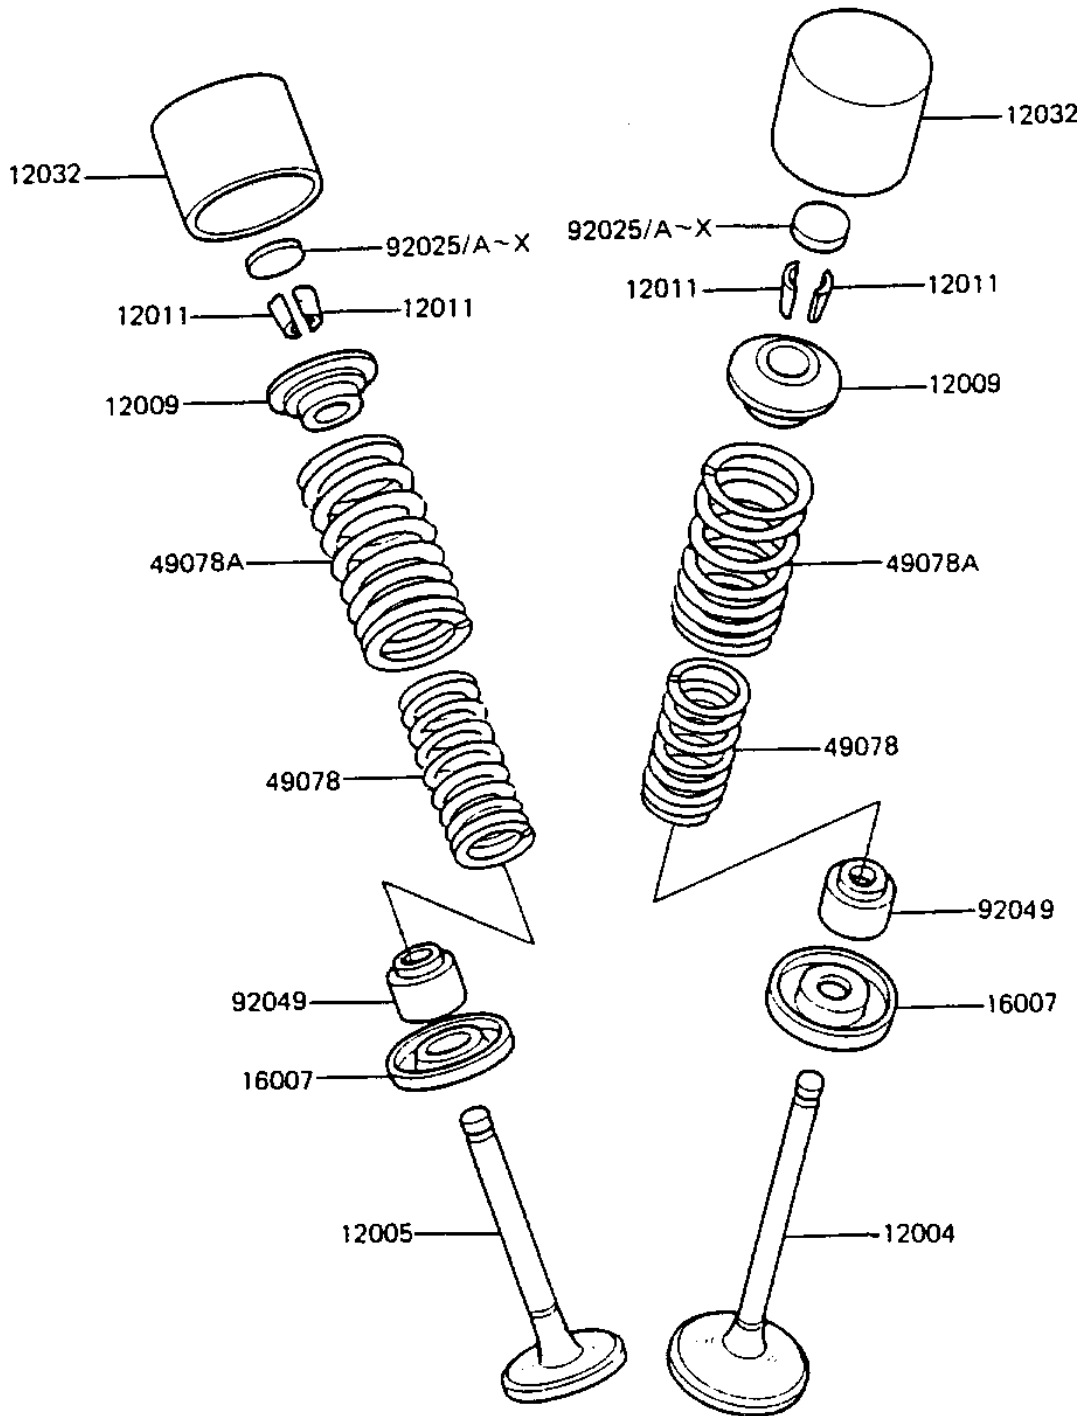

1984 GPz 750

PARTS DIAGRAM

VALVES

1984 GPz 750

PARTS LIST

VALVES

ITEM NAME	PART NUMBER	QUANTITY
VALVE-INTAKE (Ref # 12004)	12004-1058	4
VALVE,EXHAUST (Ref # 12005)	12005-1006	4
RETAINER,VALVE SPRING (Ref # 12009)	12009-008	8
SPLIT KEEPER (Ref # 12011)	12011-004	16
TAPPET (Ref # 12032)	12032-1001	8
SEAT-SPRING,VALVE (Ref # 16007)	16007-1024	8
SPRING,VALVE,INNER (Ref # 49078)	49078-1001	8
SPRING,VALVE,OUTER (Ref # 49078A)	49078-1002	8
SHIM,2.007 (Ref # 92025)	92025-1090	AR
SHIM,2.05T (Ref # 92025A)	92025-1091	AR
SHIM,2.10T (Ref # 92025B)	92025-1092	AR
SHIM,2.15T (Ref # 92025C)	92025-1093	AR
SHIM,2.20T (Ref # 92025D)	92025-1094	AR
SHIM,2.25T (Ref # 92025E)	92025-1095	AR
SHIM,2.30T (Ref # 92025F)	92025-1096	AR
SHIM,2.35T (Ref # 92025G)	92025-1097	AR
SHIM,2.40T (Ref # 92025H)	92025-1098	AR
SHIM,2.45T (Ref # 92025I)	92025-1099	AR
SHIM,2.50T (Ref # 92025J)	92025-1100	AR
SHIM T2.55 (Ref # 92025K)	92025-1101	AR
SHIM,2.60T (Ref # 92025L)	92025-1102	AR
SHIM,2.65T (Ref # 92025M)	92025-1103	AR
SHIM,2.70T (Ref # 92025N)	92025-1104	AR
SHIM,2.75T (Ref # 92025O)	92025-1105	AR
SHIM,2.80T (Ref # 92025P)	92025-1106	AR
SHIM,2.85T (Ref # 92025Q)	92025-1107	AR
SHIM,2.90T (Ref # 92025R)	92025-1108	AR
SHIM,2.95 (Ref # 92025S)	92025-1109	AR
SHIM,3.00T (Ref # 92025T)	92025-1110	AR

1984 GPz 750

PARTS LIST

VALVES

ITEM NAME	PART NUMBER	QUANTITY
SHIM,3.05T (Ref # 92025U)	92025-1111	AR
SHIM,3.10T (Ref # 92025V)	92025-1112	AR
SHIM,3.10T (Ref # 92025W)	92025-1112	AR
SHIM,3.20T (Ref # 92025X)	92025-1114	AR
OIL SEAL,RV37129.5 (Ref # 92049)	92049-016	8