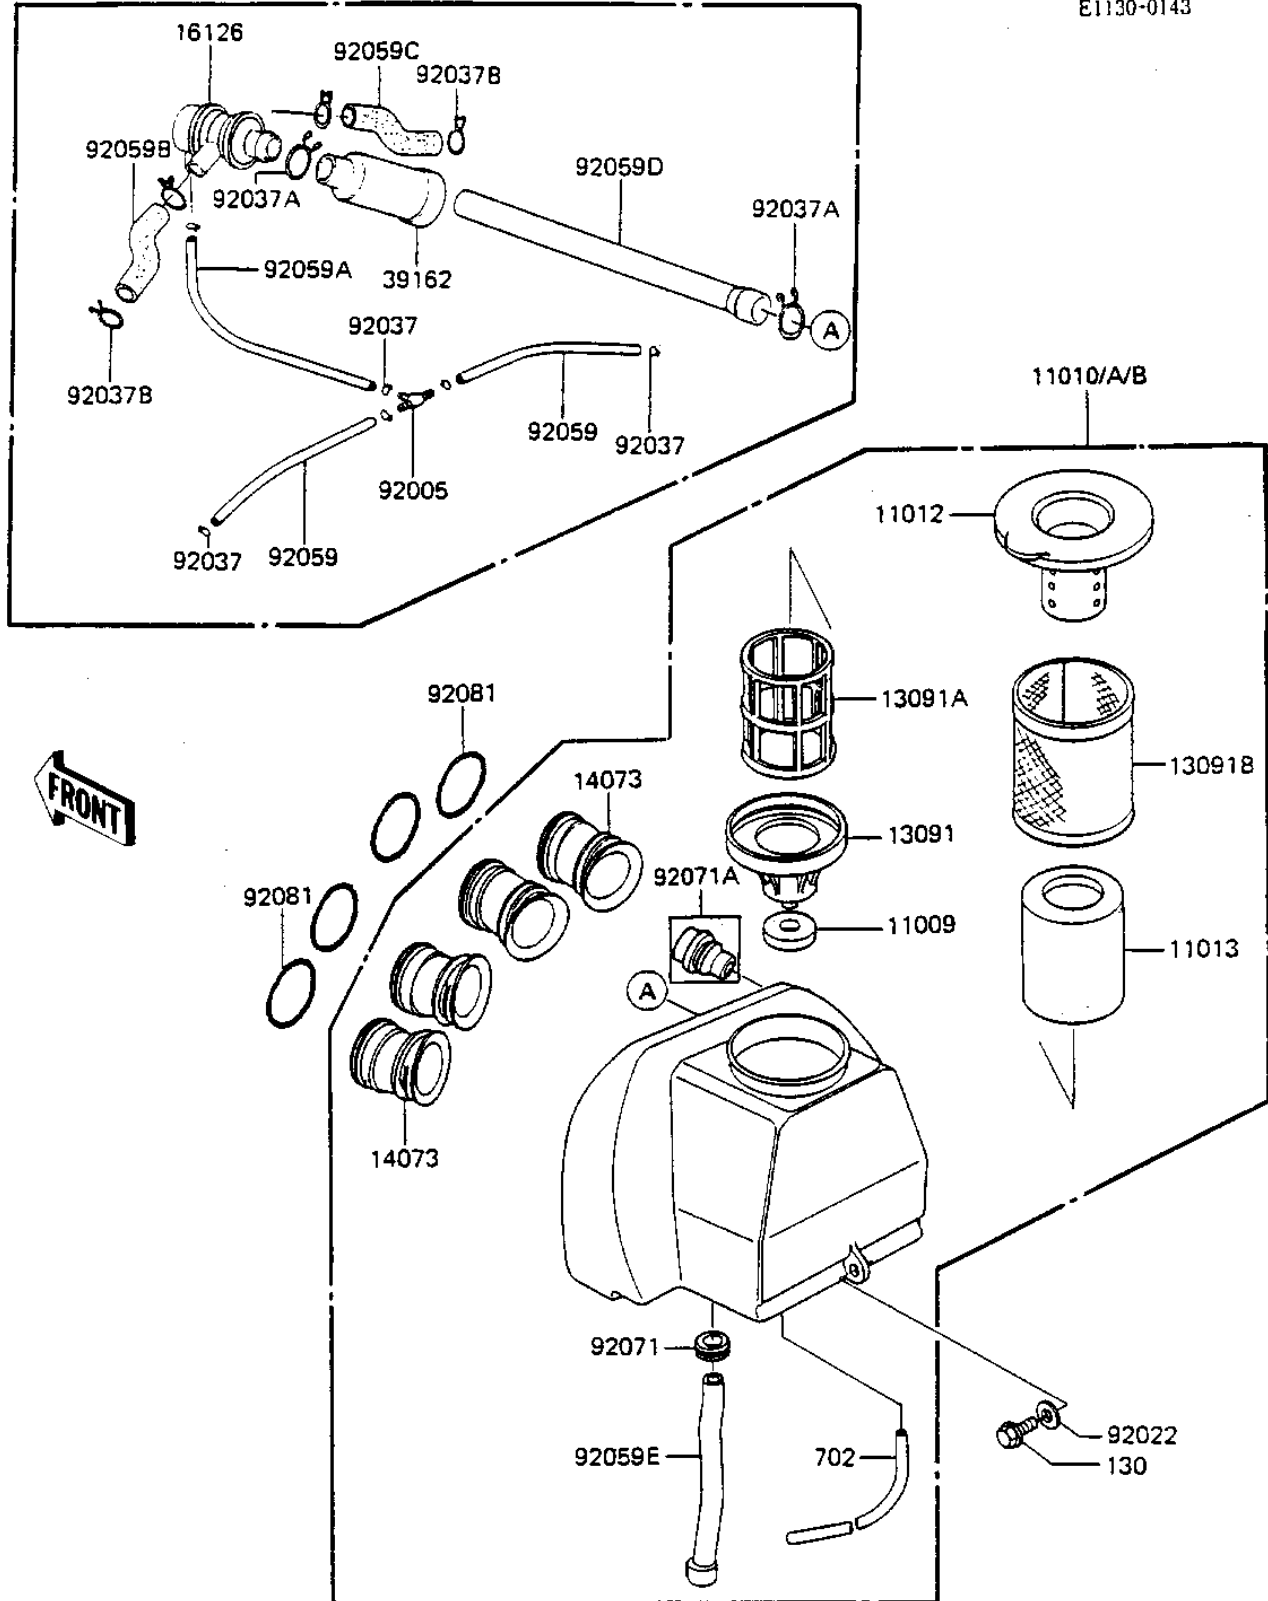

1984 GPz 750

PARTS DIAGRAM

AIR CLEANER

E1130-0143

1984 GPz 750

PARTS LIST

AIR CLEANER

ITEM NAME	PART NUMBER	QUANTITY
GASKET,HOLDER (Ref # 11009)	11009-1330	1
FILTER-ASSY-AIR (Ref # 11010)	11010-1165	1
FILTER-ASSY-AIR (Canada) (Ref # 11010A)	11010-1169	1
FILTER-ASSY-AIR (Ref # 11010B)	11010-1219	1
CAP,AIR FILTER CASE (Ref # 11012)	11012-1245	1
ELEMENT-AIR FILTER (Ref # 11013)	11013-1101	1
HOLDER,INLET PIPE (Ref # 13091)	11033-006	1
HOLDER,ELEMENT (Ref # 13091A)	13091-1147	1
HOLDER,ELEMENT (Ref # 13091B)	13091-1151	1
INLET DUCT (Ref # 14073)	14073-1032	4
VALVE ASSY,AIR SWITCH (Ref # 16126)	16126-1005	1
SILENCER (Ref # 39162)	39162-1003	1
FITTING,TUBE (Ref # 92005)	92005-1017	1
WASHER-PLAIN,7MM (Ref # 92022)	92022-240	1
CLAMP-PIPE (Ref # 92037)	92037-072	6
CLAMP (Ref # 92037A)	92037-1076	2
CLAMP,BREATHING TUBE (Ref # 92037B)	92037-213	4
TUBE,VACUUM,LONG (Ref # 92059)	92059-1162	2
TUBE,4X9X290 (Ref # 92059A)	92059-1043	1
TUBE (Ref # 92059B)	92059-1065	1
TUBE (Ref # 92059C)	92059-1066	1
TUBE,14X20X290 (Ref # 92059D)	92059-1138	1
TUBE,L=150.5 (Ref # 92059E)	92059-1263	1
GROMMET (Ref # 92071)	92071-1027	1
GROMMET,AIR FILTER (Ref # 92071A)	92071-1112	1
SPRING,COIL,BLACK (Ref # 92081)	92081-1457	4
BOLT (Ref # 130)	130B0614	1
TUBE-RUBBER,6X340 (Ref # 702)	702A06340	1