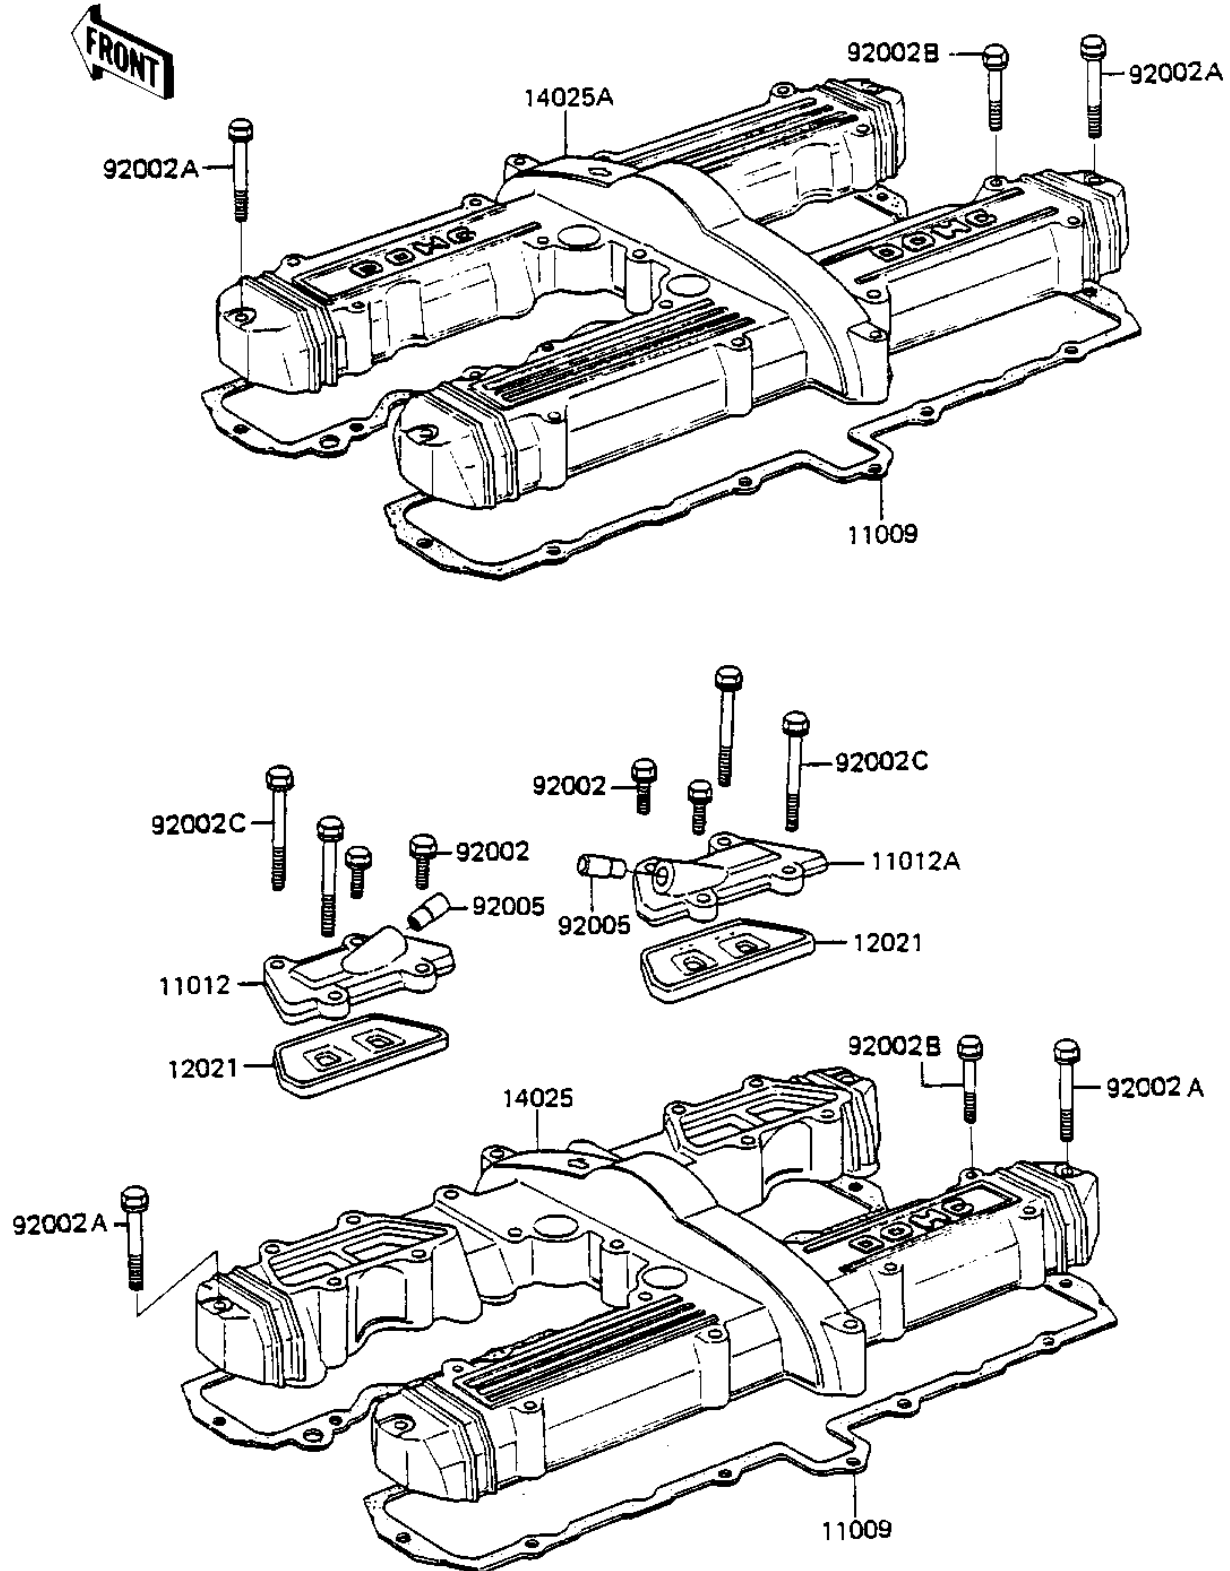

1984 GPz 750

PARTS DIAGRAM

CYLINDER HEAD COVER

E1112-0036

1984 GPz 750

PARTS LIST

CYLINDER HEAD COVER

Kawasaki

Let the Good Times Roll®

ITEM NAME	PART NUMBER	QUANTITY
GASKET,CYLINDER HEAD (Ref # 11009)	11009-1274	1
CAP,REED VALVE,LH,BLA (Ref # 11012)	11012-1226	1
CAP,REED VALVE,RH,BLA (Ref # 11012A)	11012-1227	1
VALVE ASSY REED (Ref # 12021)	12021-1003	2
COVER,CYLINDER HEAD,B (Ref # 14025)	14025-1432	1
COVER,CYLINDER HEAD,B (Ref # 14025A)	14025-1433	1
BOLT,6X20 (Ref # 92002)	92001-1947	4
BOLT,6X45 (Ref # 92002A)	92002-1069	4
BOLT,6X40 (Ref # 92002B)	92002-1080	16
BOLT,6X40 (Ref # 92002B)	92002-1080	20
BOLT,6X65 (Ref # 92002C)	92002-1140	4
FITTING, REED VALVE (Ref # 92005)	92005-1006	2