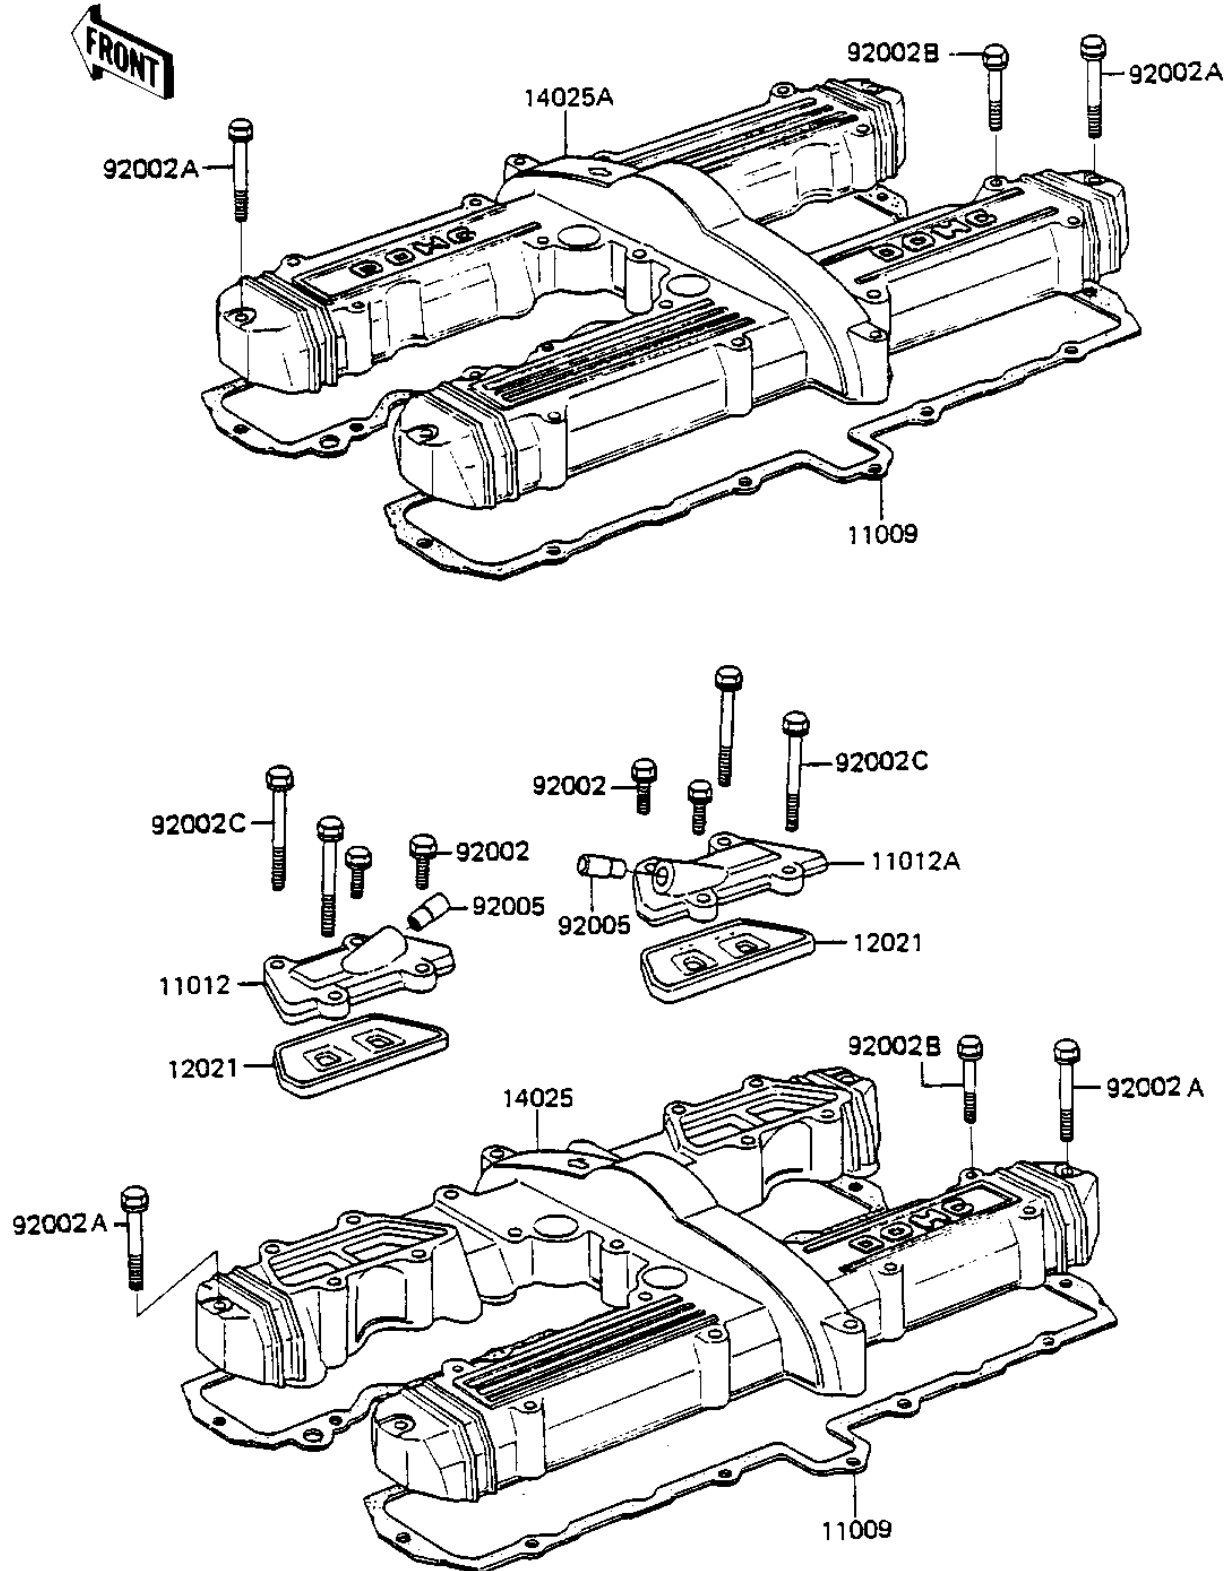

1984 GPz 750

PARTS DIAGRAM

CYLINDER HEAD COVER

E1112-0036

1984 GPz 750

PARTS LIST

CYLINDER HEAD COVER

Kawasaki

Let the Good Times Roll®

ITEM NAME

PART NUMBER

QUANTITY
