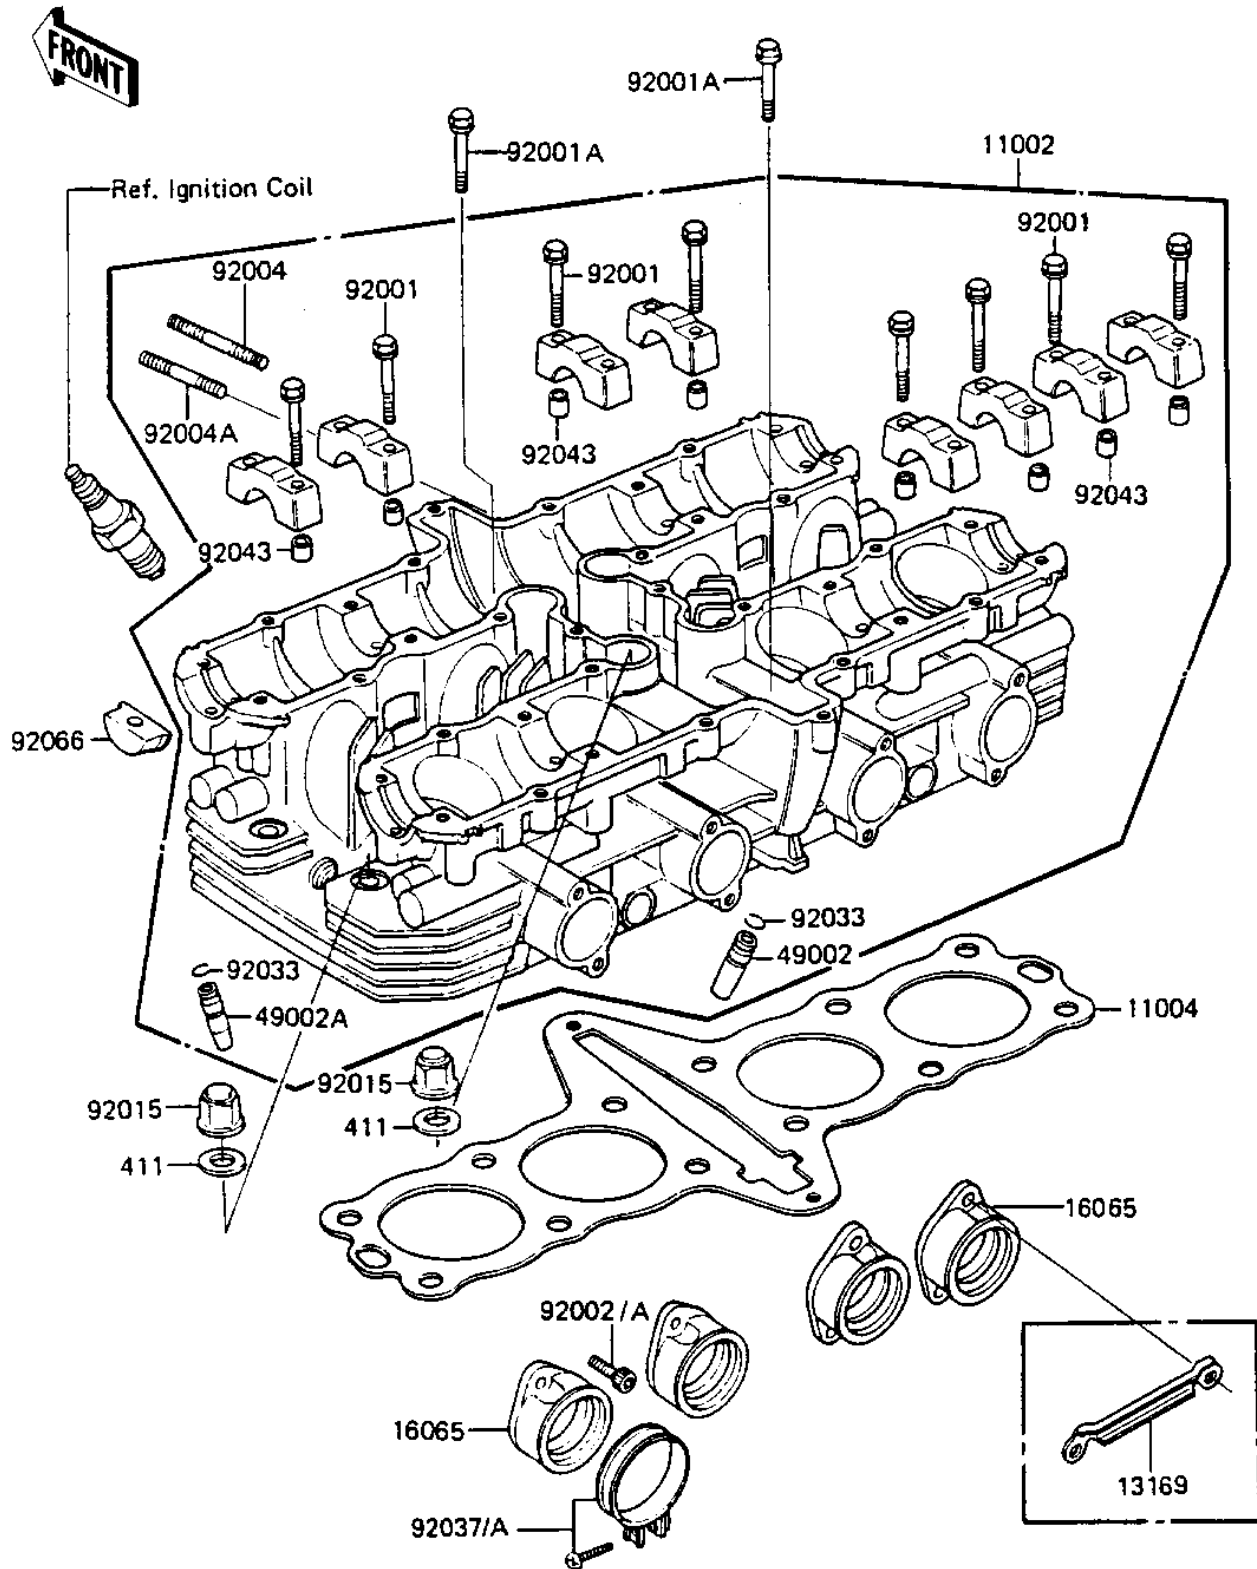

# 1984 GPz 750

## PARTS DIAGRAM CYLINDER HEAD

E1111-0143

## PARTS LIST CYLINDER HEAD

ITEM NAME	PART NUMBER	QUANTITY
-----------	-------------	----------

---