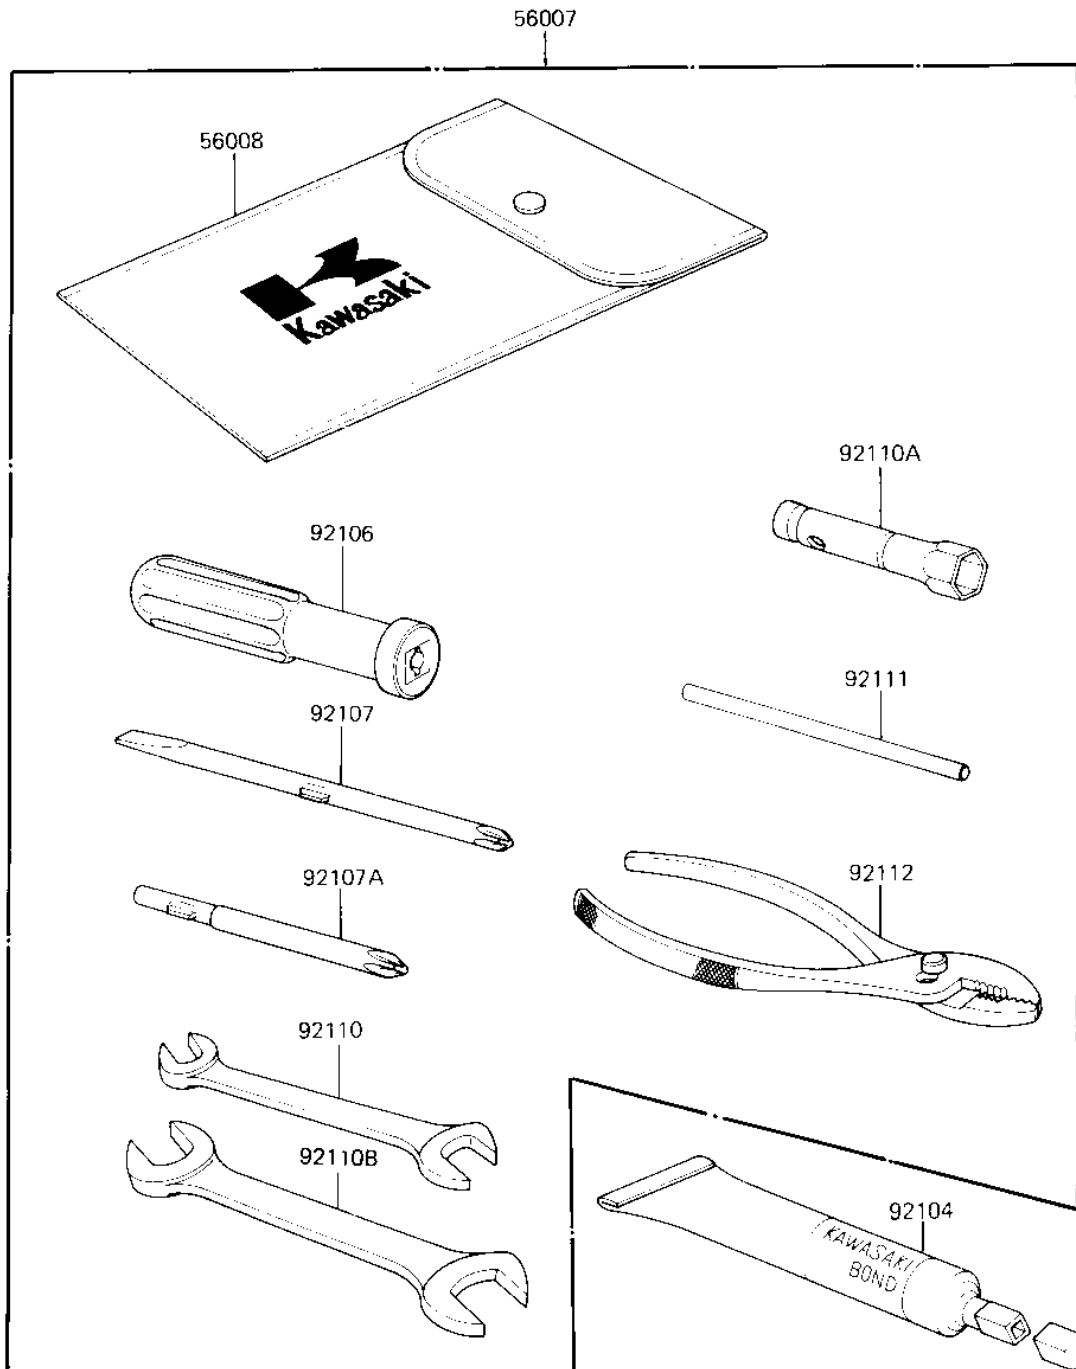

1983 LTD Shaft

PARTS DIAGRAM

OWNER TOOLS

F2810-0108

1983 LTD Shaft

PARTS LIST
OWNER TOOLS

ITEM NAME

PART NUMBER

QUANTITY
