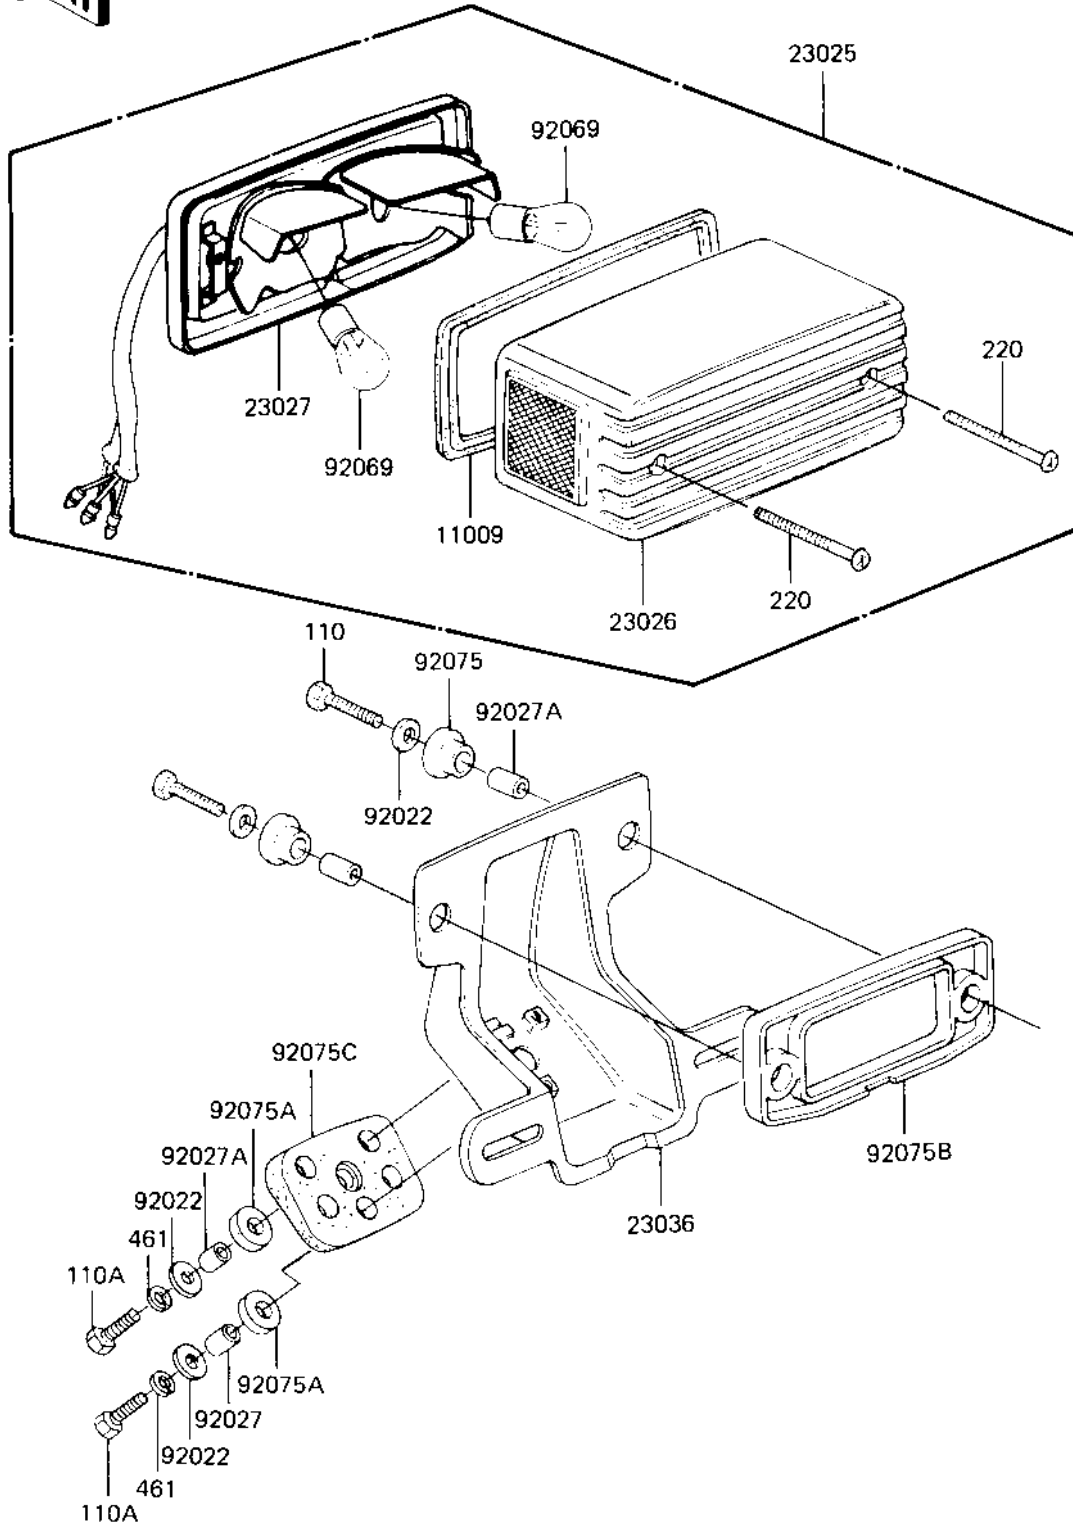

1983 LTD Shaft

PARTS DIAGRAM

TAILLIGHT

F2720-0011

1983 LTD Shaft

PARTS LIST

TAILLIGHT

Kawasaki

Let the Good Times Roll®

ITEM NAME

PART NUMBER

QUANTITY
