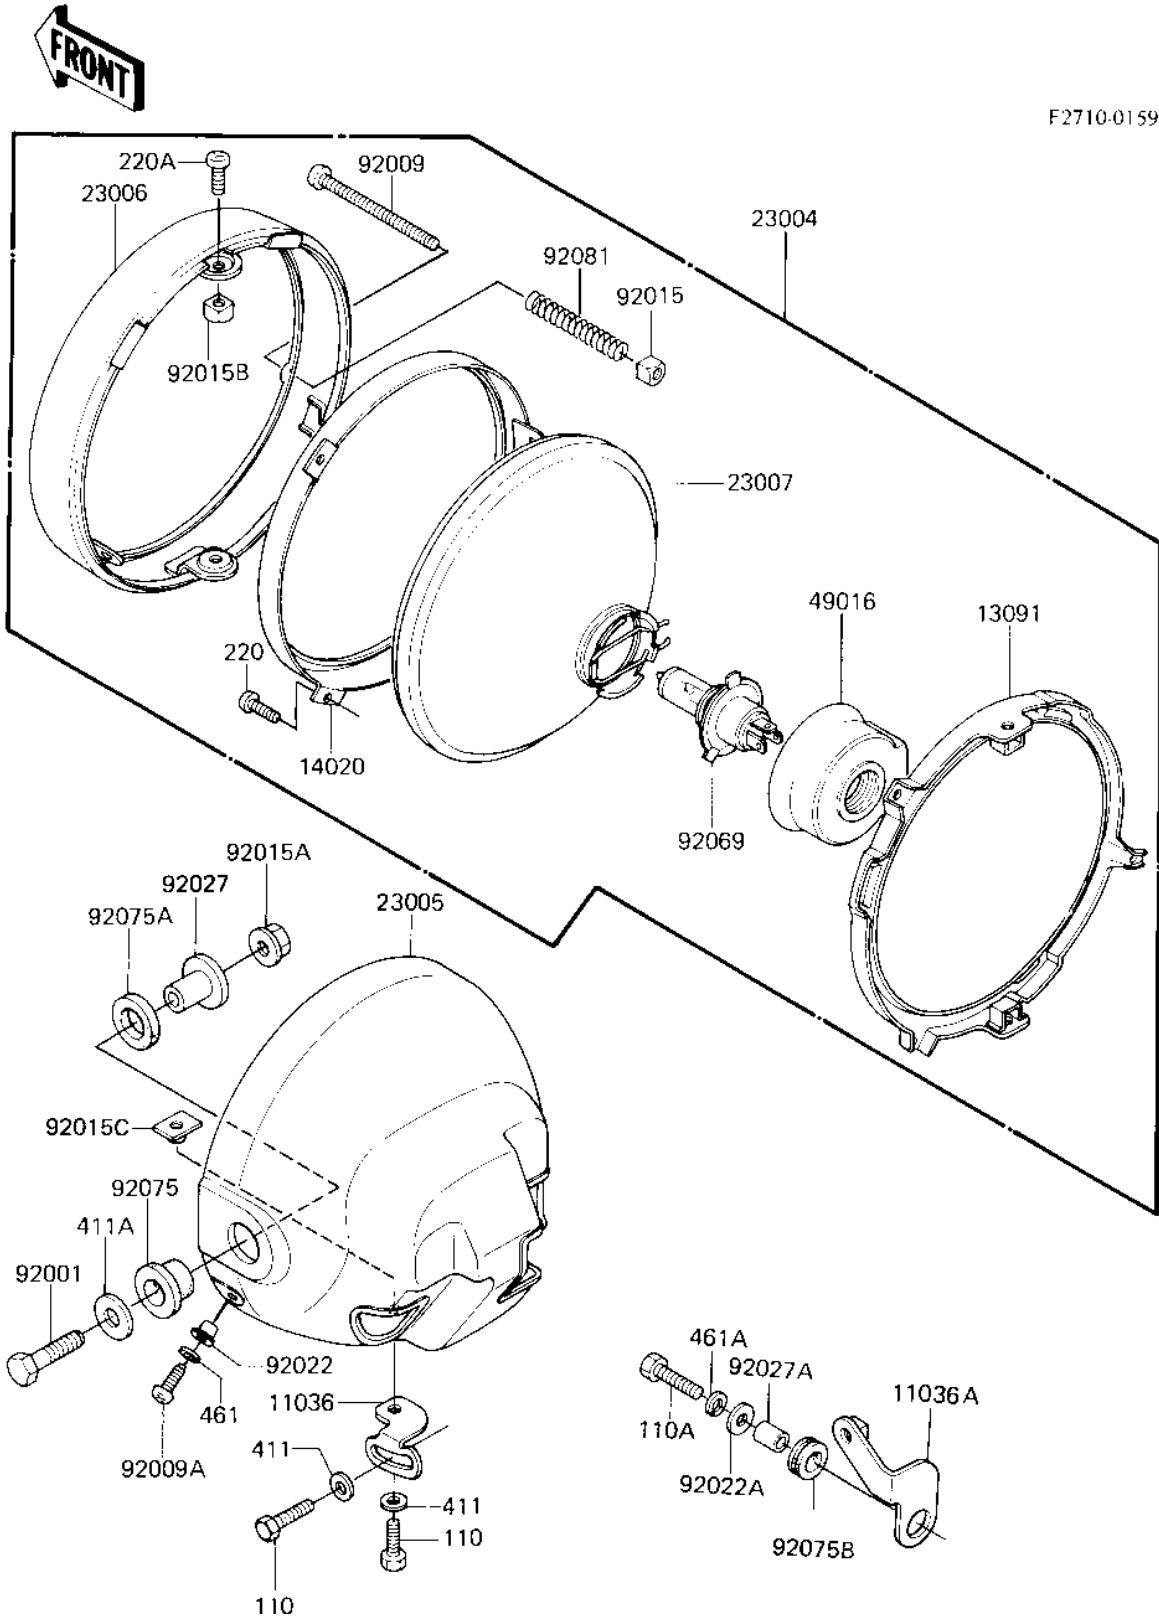

1983 LTD Shaft

PARTS DIAGRAM

HEADLIGHT

1983 LTD Shaft

PARTS LIST

HEADLIGHT

Kawasaki

Let the Good Times Roll®

ITEM NAME

PART NUMBER

QUANTITY
