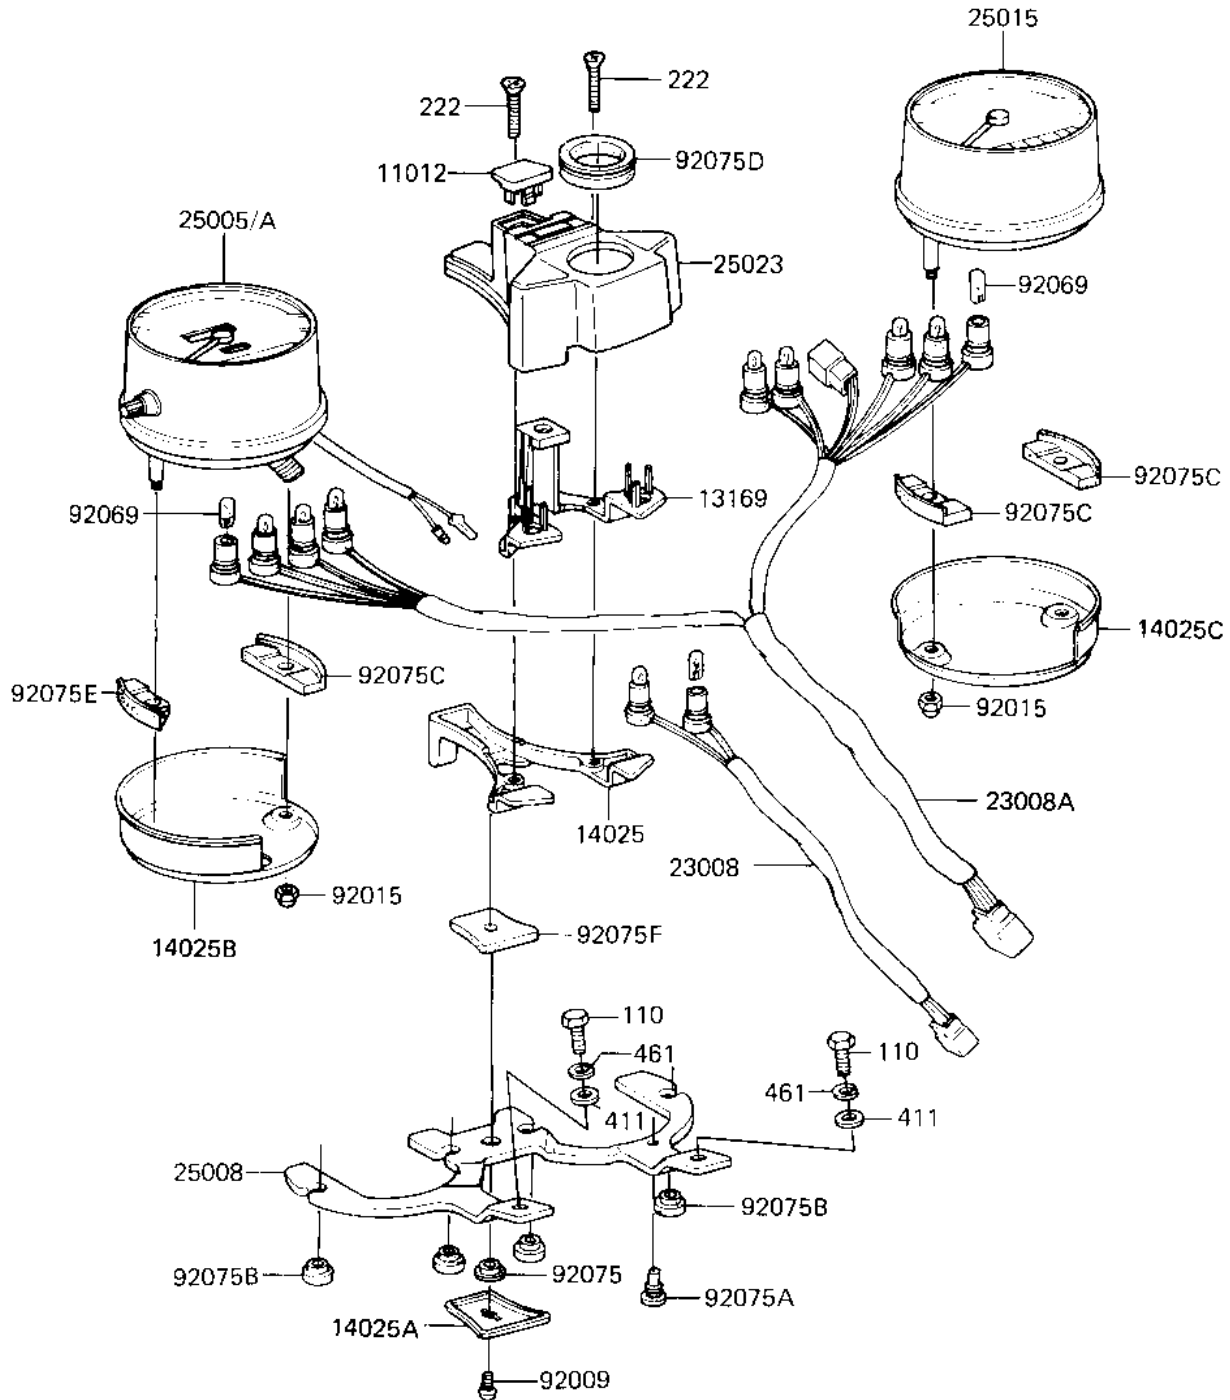

## PARTS DIAGRAM

### METERS

F-2530-0185

# 1983 LTD Shaft

## PARTS LIST