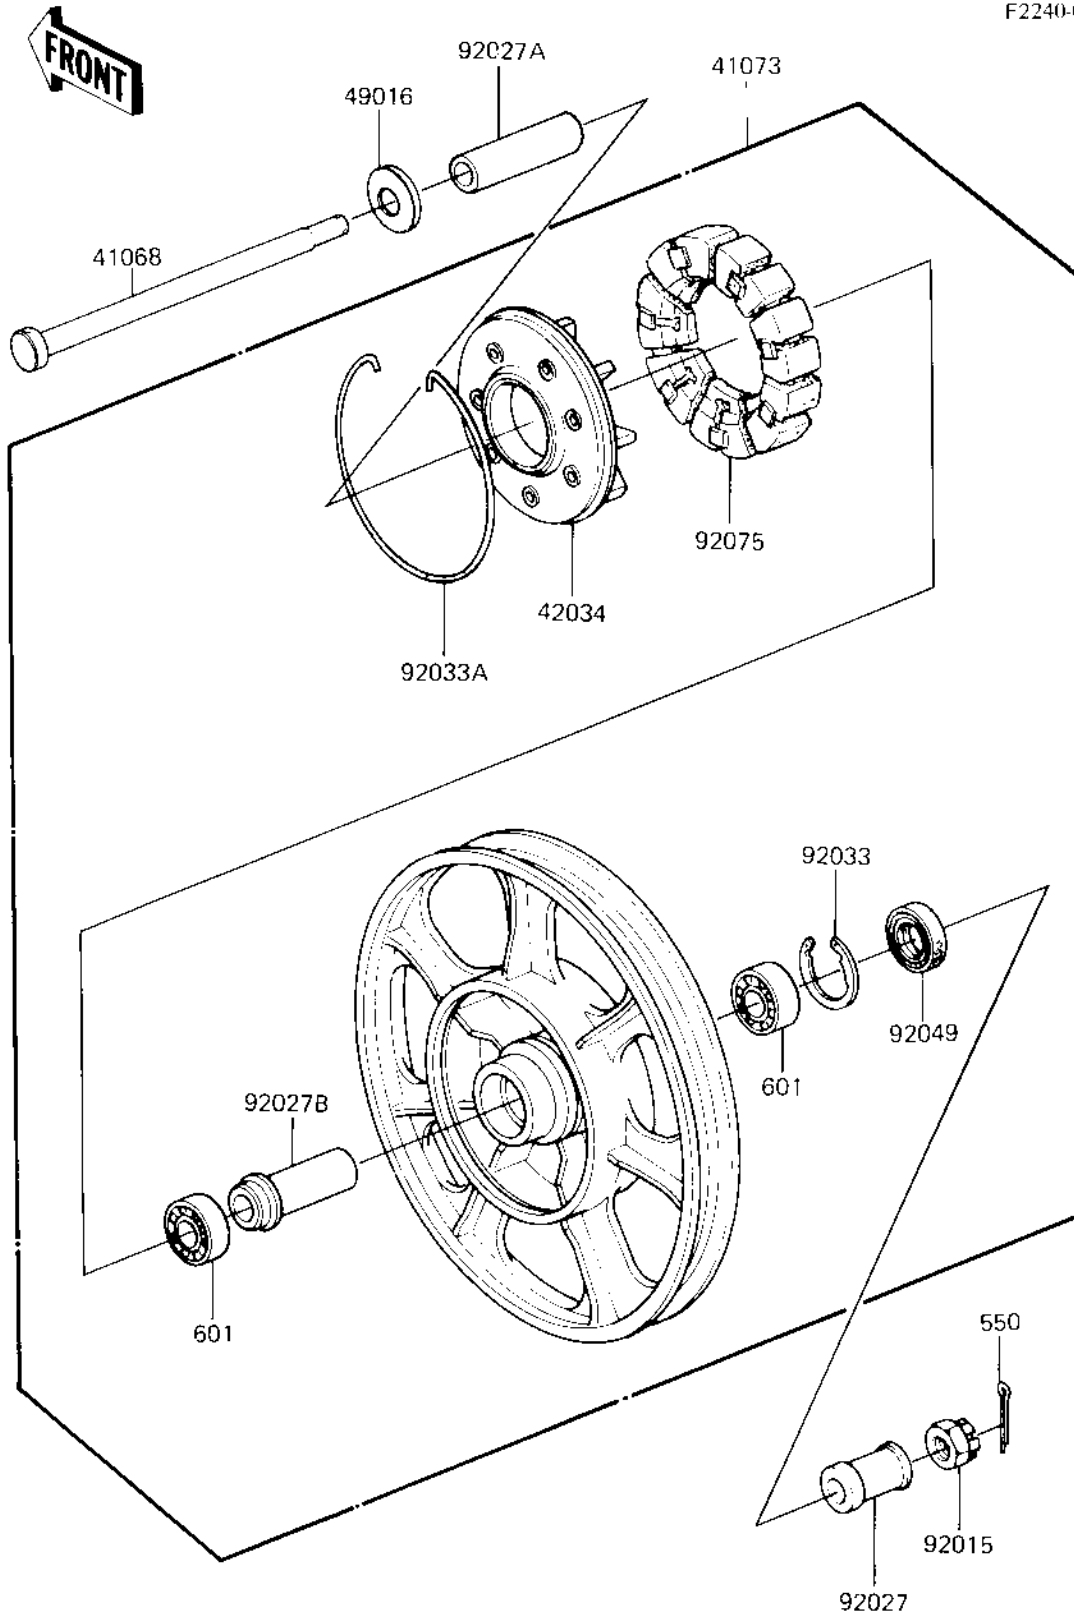

1983 LTD Shaft

PARTS DIAGRAM

REAR WHEEL/HUB

F2240-0099

1983 LTD Shaft

PARTS LIST REAR WHEEL/HUB

ITEM NAME	PART NUMBER	QUANTITY
-----------	-------------	----------
