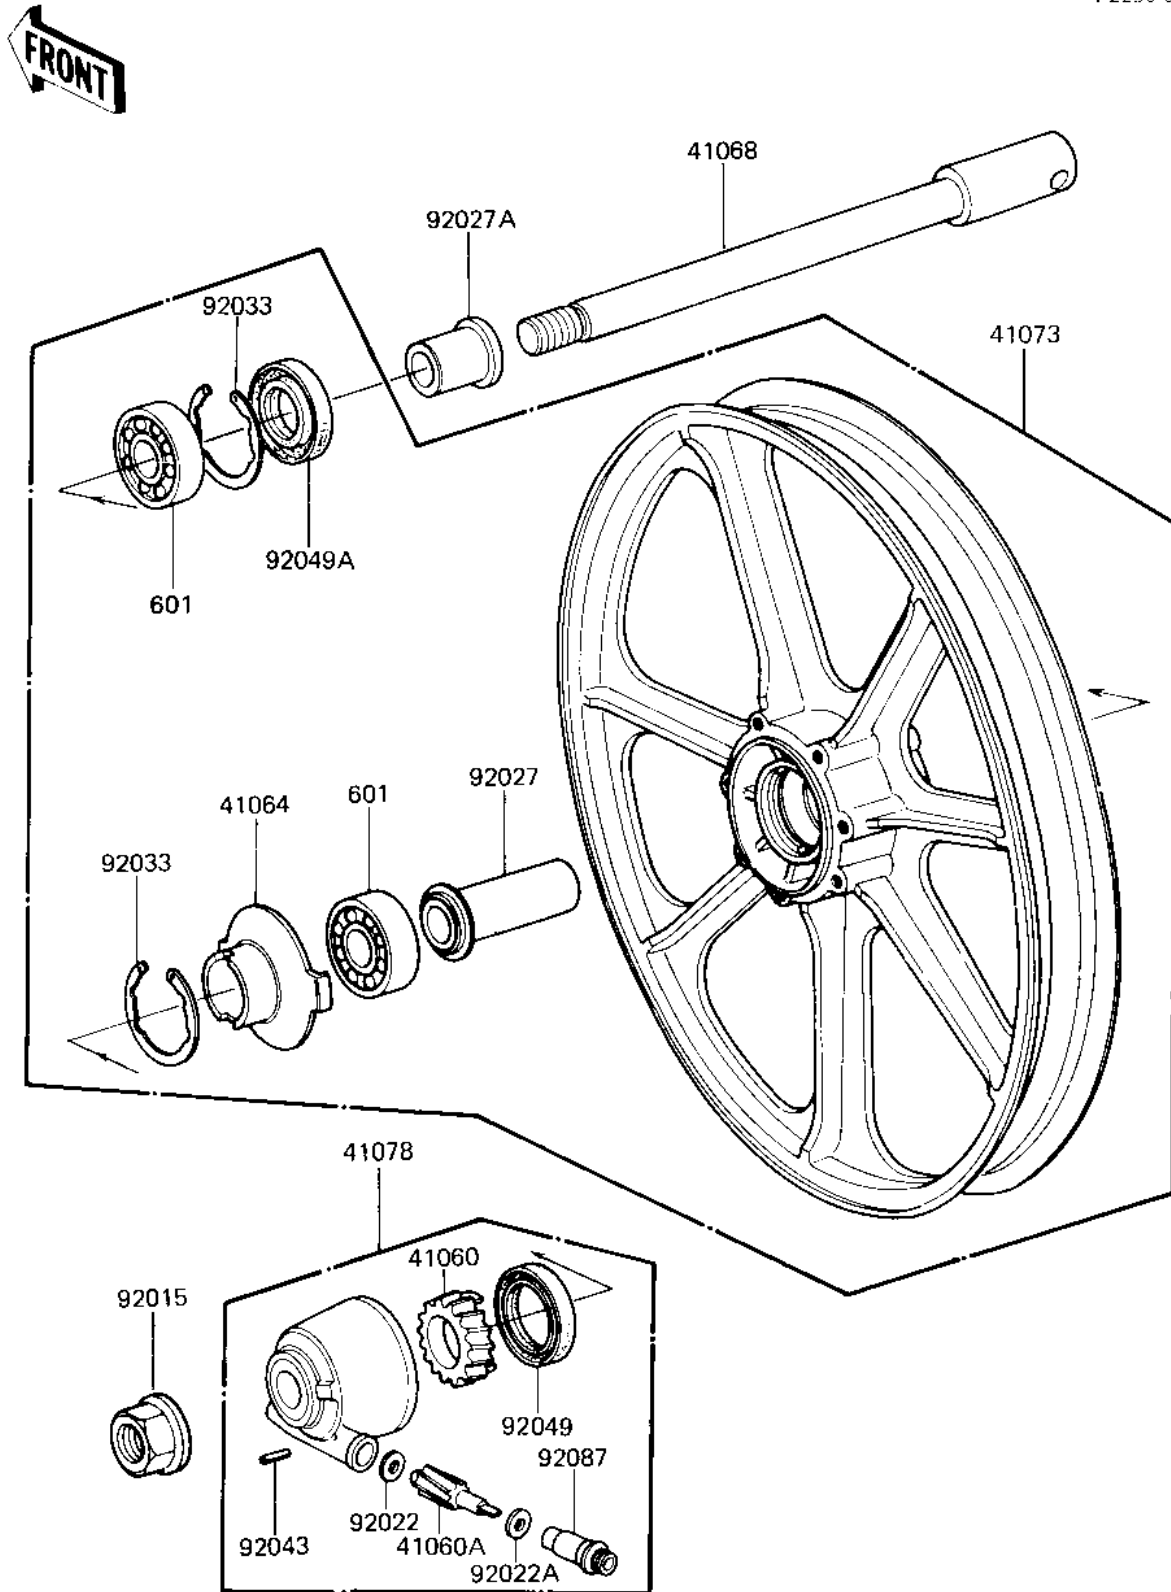

1983 LTD Shaft

PARTS DIAGRAM FRONT WHEEL/HUB

F2230-0003

1983 LTD Shaft

PARTS LIST FRONT WHEEL/HUB

ITEM NAME	PART NUMBER	QUANTITY
-----------	-------------	----------
