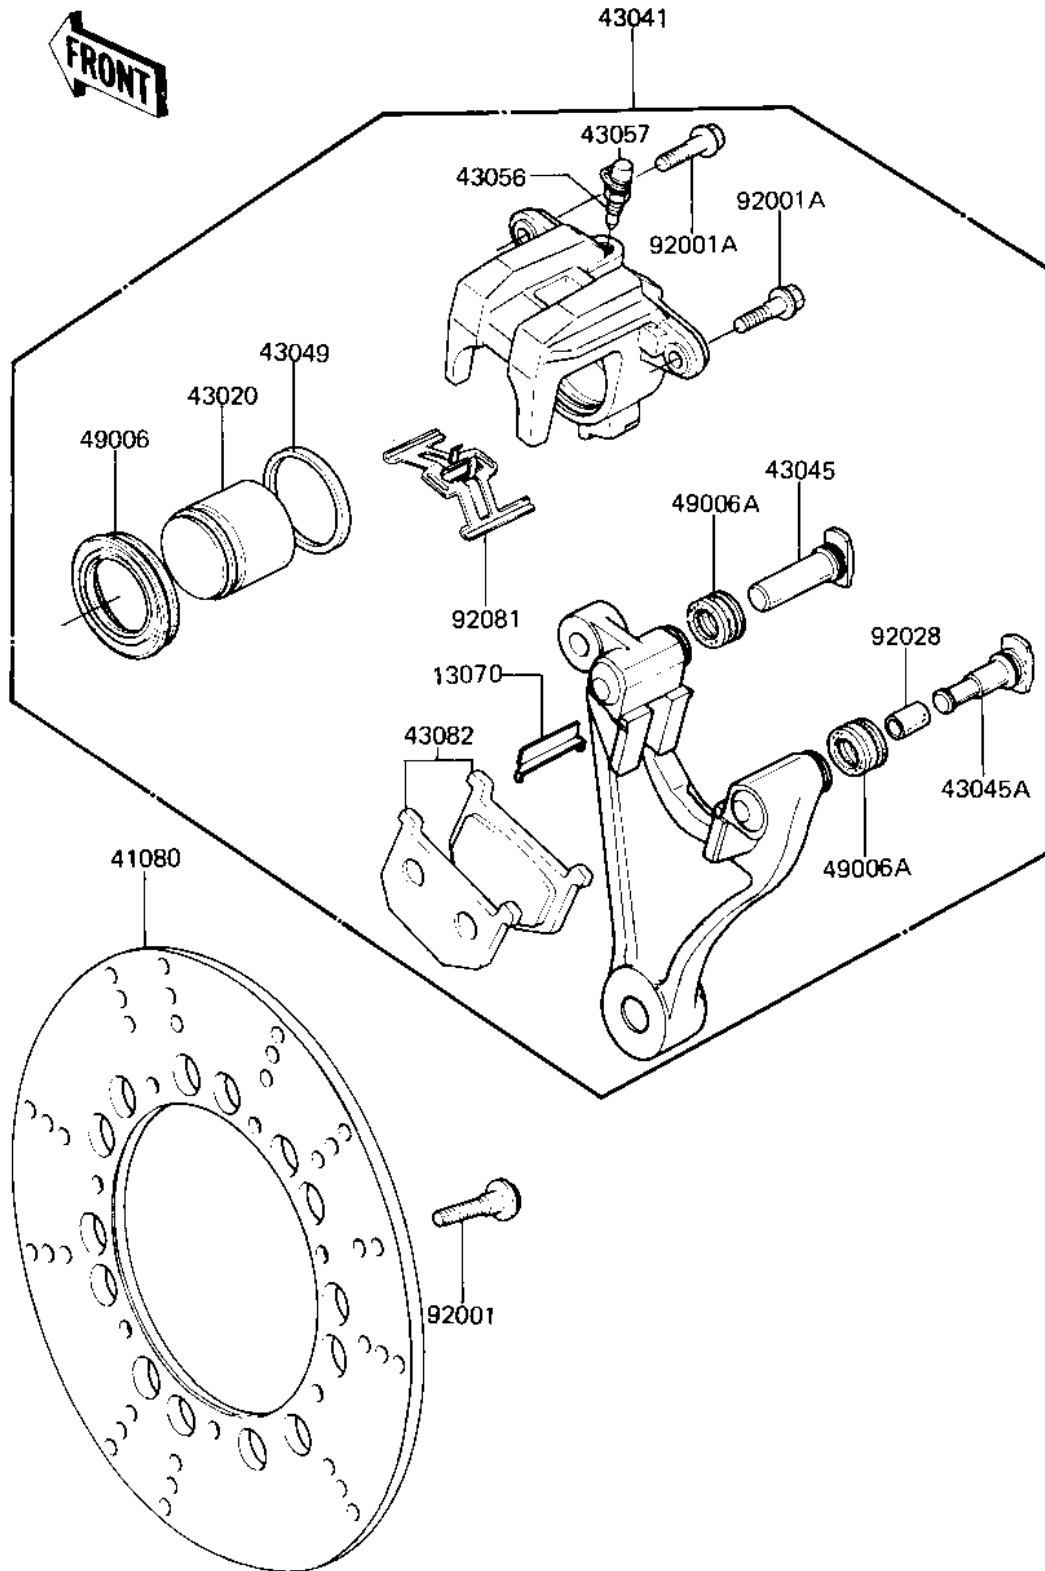

1983 LTD Shaft

PARTS DIAGRAM

REAR BRAKE

F2294-0001

1983 LTD Shaft

PARTS LIST

REAR BRAKE

Kawasaki

Let the Good Times Roll®

ITEM NAME

PART NUMBER

QUANTITY
