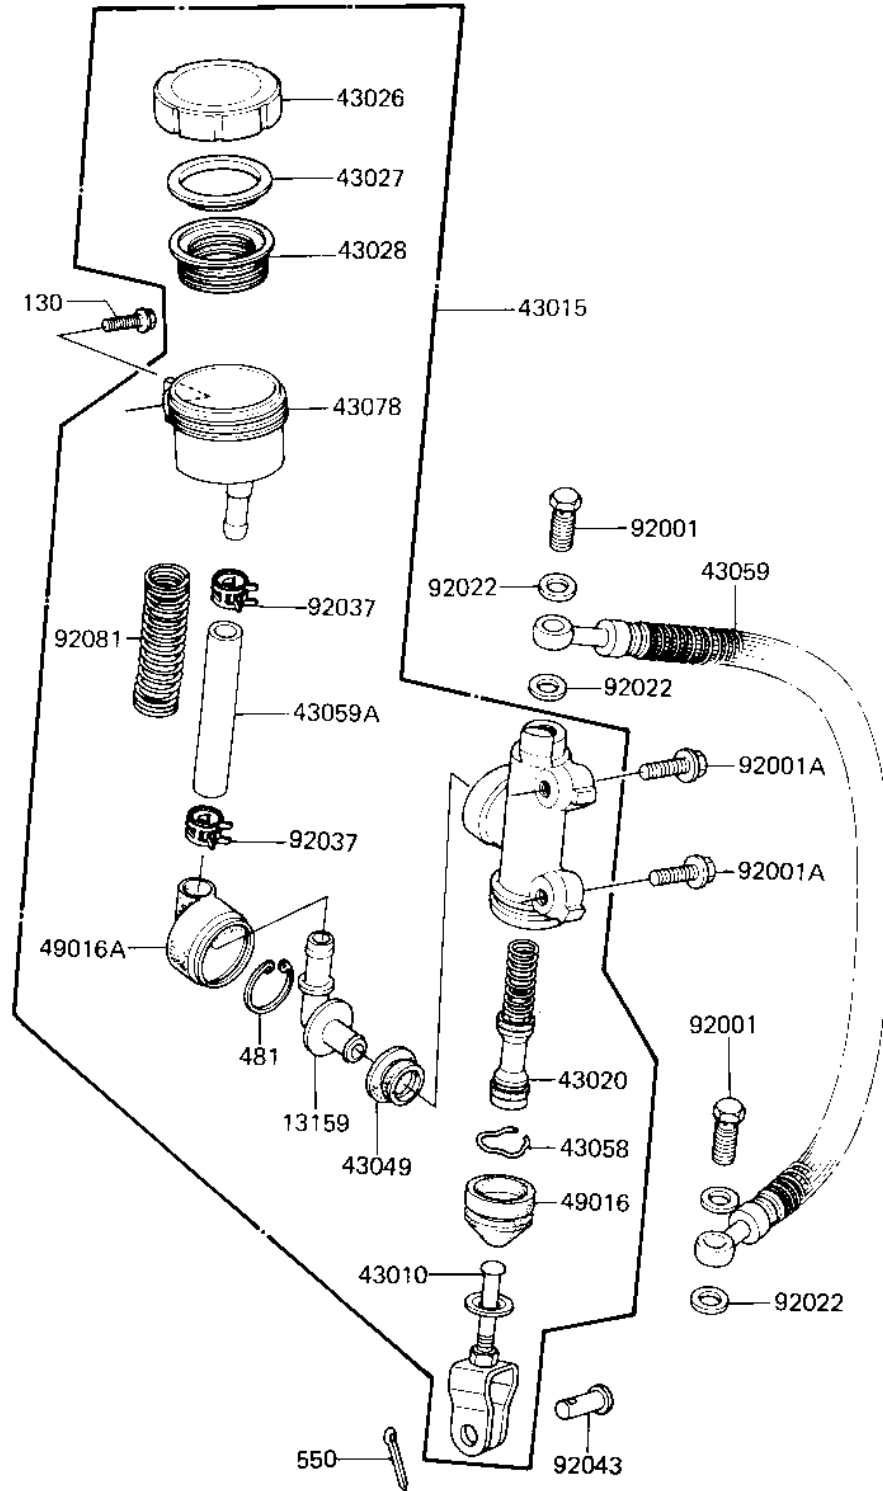

1983 LTD Shaft

PARTS DIAGRAM

REAR MASTER CYLINDER

F2293-0039

1983 LTD Shaft

PARTS LIST

REAR MASTER CYLINDER

ITEM NAME

PART NUMBER

QUANTITY
